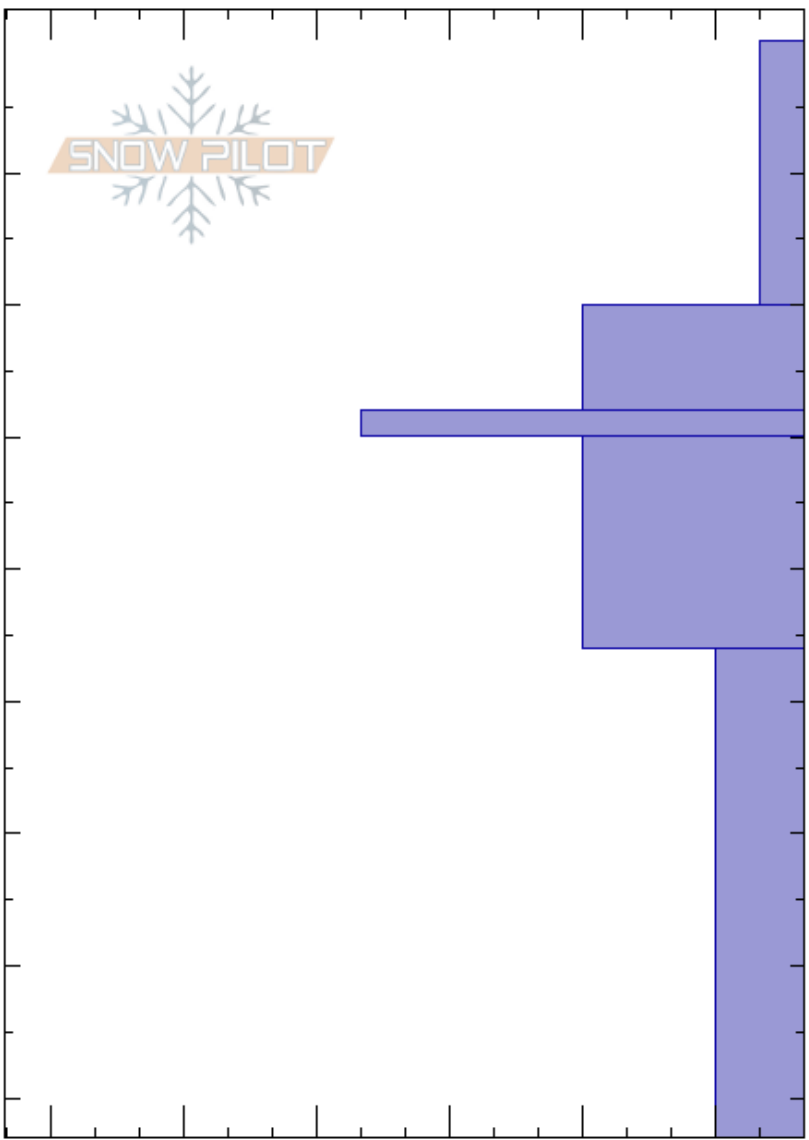

Virgin Bowl Shoulder
 Burnett range
 New Zealand
Elevation: 1980 m
Aspect: S
Specifics:

Alpine Guides
 02/08/2024 - 10:30
Co-ord:
Slope Angle:
Wind Loading:

Stability:
Air Temperature: **HS:83**
Sky Cover: **PF:30** 28-30cm:Problematic layer
Precipitation: **PS:20**
Wind:

Depth (cm)	Crystal		Moisture	ρ kg/m ³	Stability tests & Layer comments
	Form	Size			
0	*r				
10	/r				
20	/				
30	=				← 2x ECTN21 @30cm 2X
40	☐	1			
50					
60	☐	3			
70					
80					
83					

Notes: