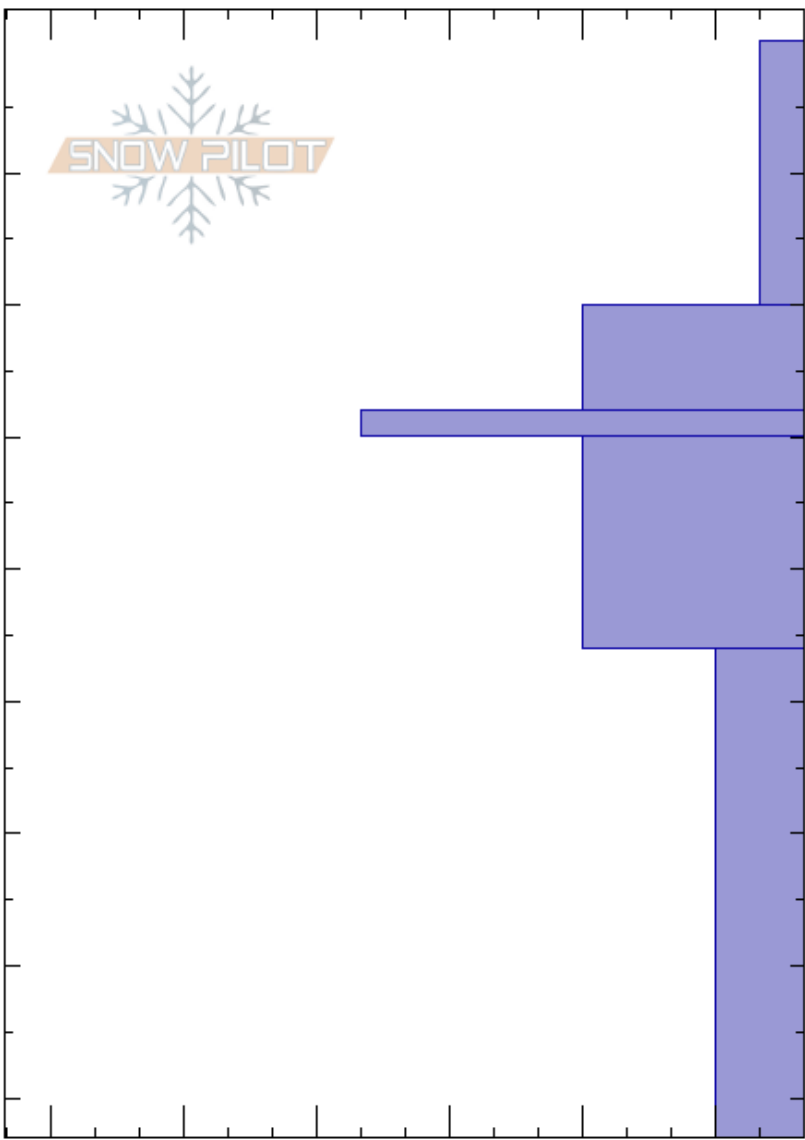

Virgin Bowl Shoulder  
 Burnett range  
 New Zealand  
**Elevation:** 1980 m  
**Aspect:** S  
**Specifics:**

Alpine Guides  
 02/08/2024 - 10:30  
**Co-ord:**  
**Slope Angle:**  
**Wind Loading:**

**Stability:**  
**Air Temperature:** HS:83  
**Sky Cover:** PF:30  
**Precipitation:** PS:20  
**Wind:** 28-30cm:Problematic layer

Crystal Form	Crystal Size	Moisture	$\rho$ kg/m <sup>3</sup>	Stability tests & Layer comments
*r				
/r				
/				
=				← 2x ECTN21 @30cm 2X
☐	1			
☐	3			

Notes: