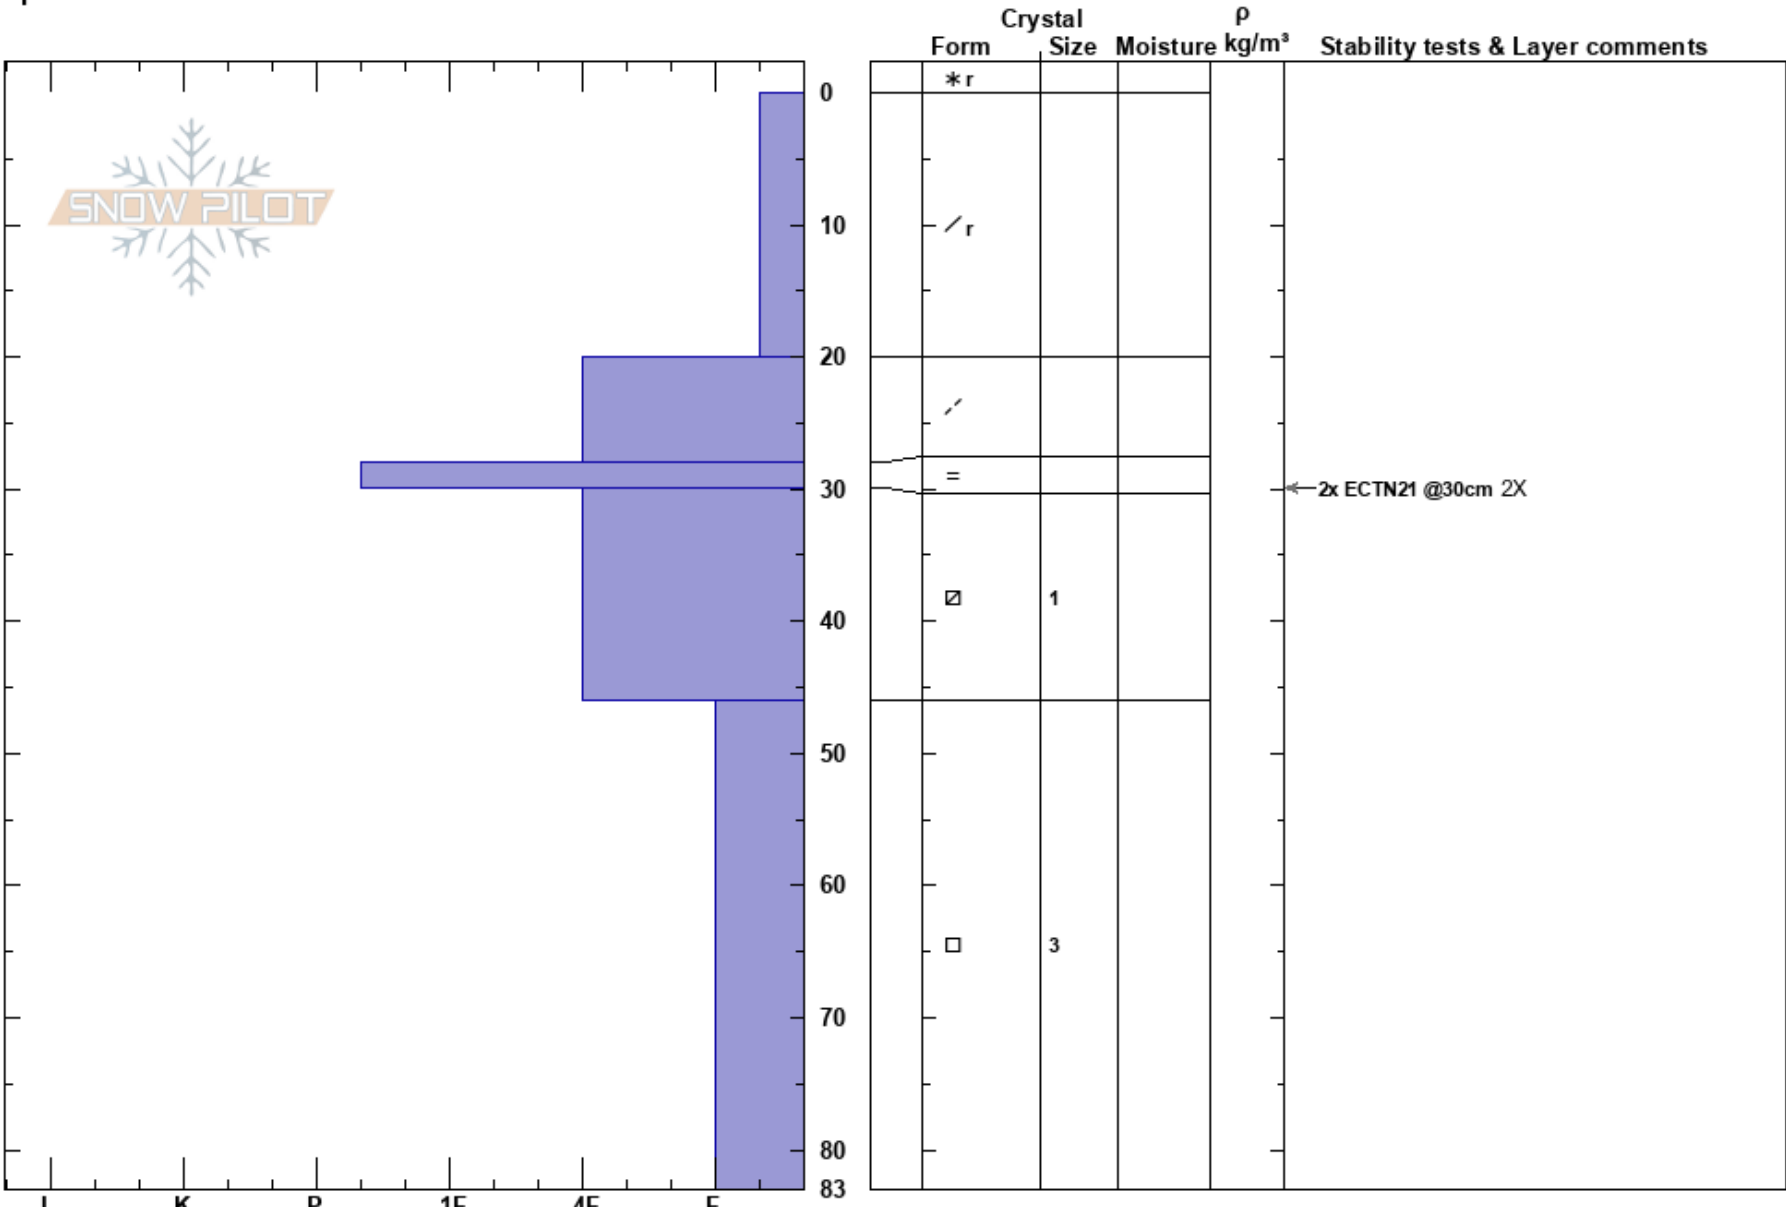

Virgin Bowl Shoulder
 Burnett range
 New Zealand
Elevation: 1980 m
Aspect: S
Specifics:

Alpine Guides
 02/08/2024 - 10:30
Co-ord:
Slope Angle:
Wind Loading:

Stability:
Air Temperature: **HS:**83
Sky Cover: **PF:**30
Precipitation: **PS:**20
Wind: 28-30cm:Problematic layer