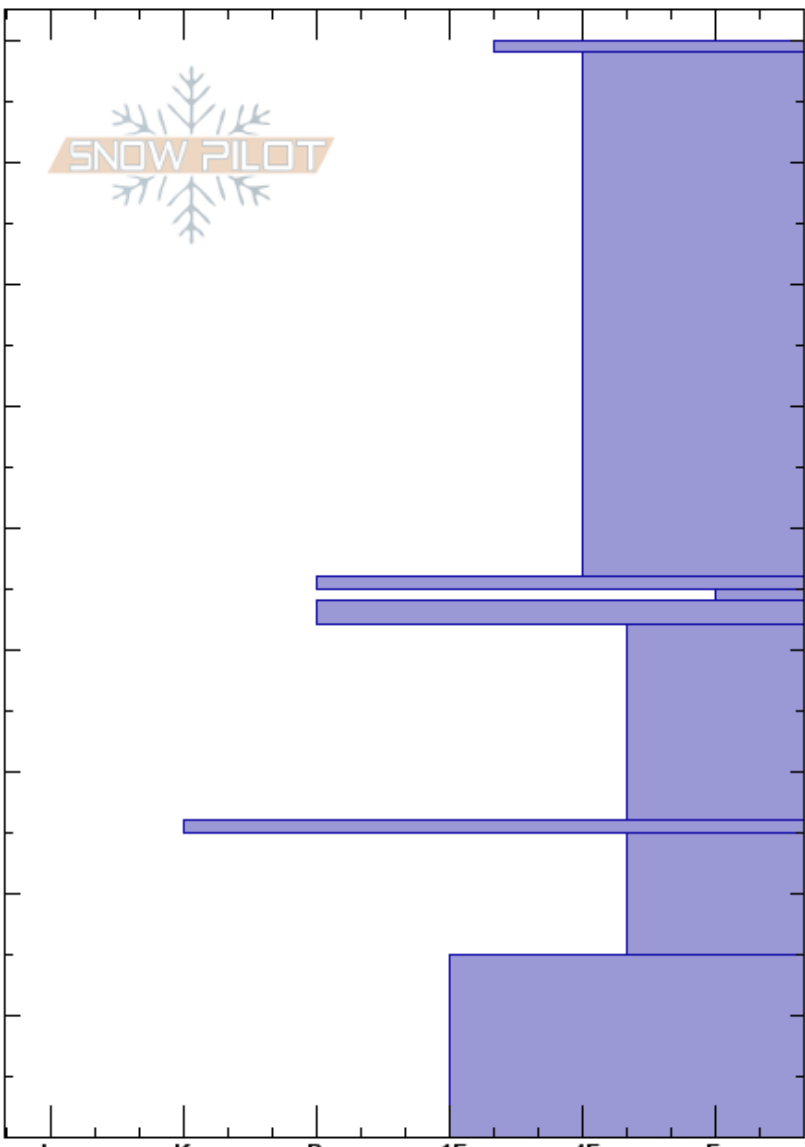

Doolans crown profile
 Remarkables Range
 New Zealand
Elevation: 2000 m
Aspect: SE
Specifics: Pit is adjacent to avalanche: crown;

Remarks Snow Safety
 01/08/2024 - 13:30
Co-ord: -45.05543S, 168.83263E
Slope Angle:
Wind Loading:

Stability:
Air Temperature:
Sky Cover: CLR
Precipitation: NO
Wind:

HS:90
Layer Notes:
 46-45cm: very thin and friable lense
 45-44cm: failure plane

Depth (cm)	Crystal		ρ kg/m ³	Stability tests & Layer comments
	Form	Size		
90	∇_r			
80-90				
70	+ (/)			
60-70				
50	=			
46-45	□	1-2		46-45cm: very thin and friable lense
45-44	●			45-44cm: failure plane
40	● (□)			
30-40				
25	=			
20	□			
10-20	○ (^)			

Notes: Crown profile of a skier remote triggered avalanche. Sp Size 1.5 Sr, 80m.