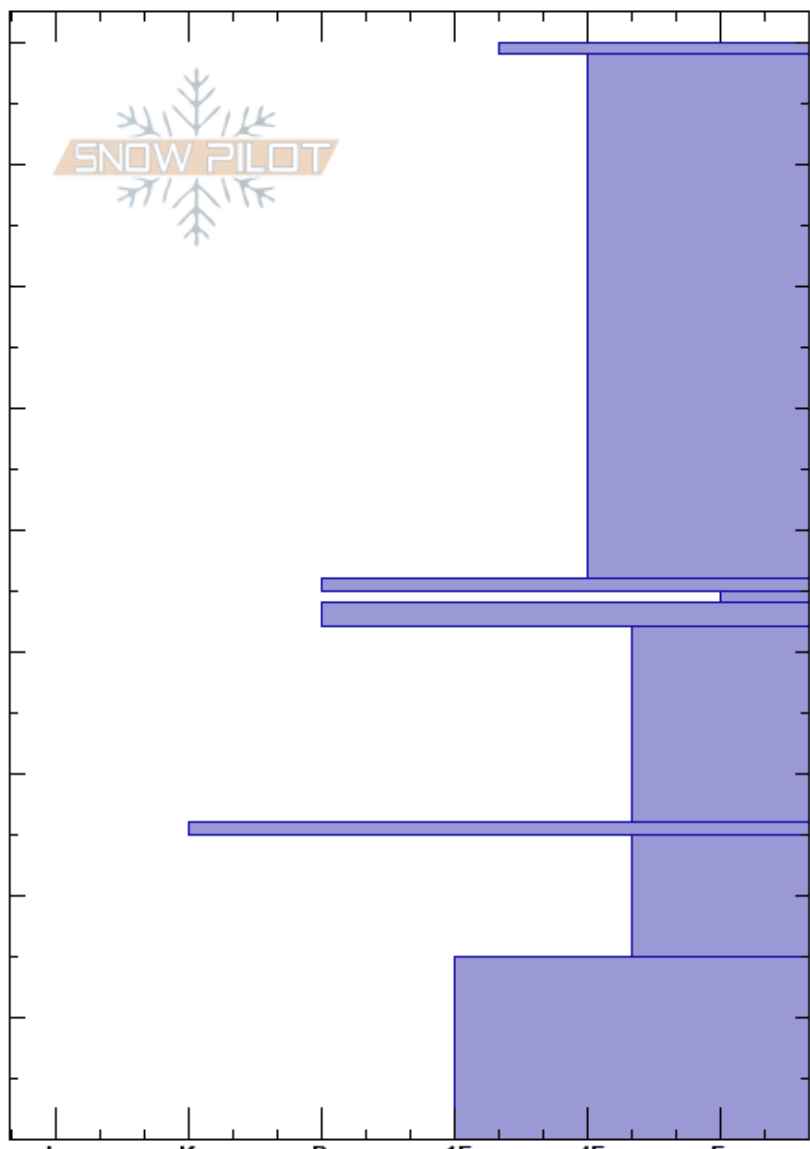

Doolans crown profile
 Remarkables Range
 New Zealand
Elevation: 2000 m
Aspect: SE
Specifics: Pit is adjacent to avalanche: crown;

Remarks Snow Safety
 01/08/2024 - 13:30
Co-ord: -45.05543S, 168.83263E
Slope Angle:
Wind Loading:

Stability:
Air Temperature:
Sky Cover: CLR
Precipitation: NO
Wind:

HS:90
Layer Notes:
 46-45cm: very thin and friable lense
 45-44cm: failure plane

Depth (m)	Crystal		ρ kg/m ³	Stability tests & Layer comments
	Form	Size		
90	∇_r			
65-85	+	(/)		
46-45	=			46-45cm: very thin and friable lense
45-44	□	1-2		45-44cm: failure plane
44	•			
35-40	•	(□)		
25	=			
20	□			
0-15	○	(^)		

Notes: Crown profile of a skier remote triggered avalanche. Sp Size 1.5 Sr, 80m.