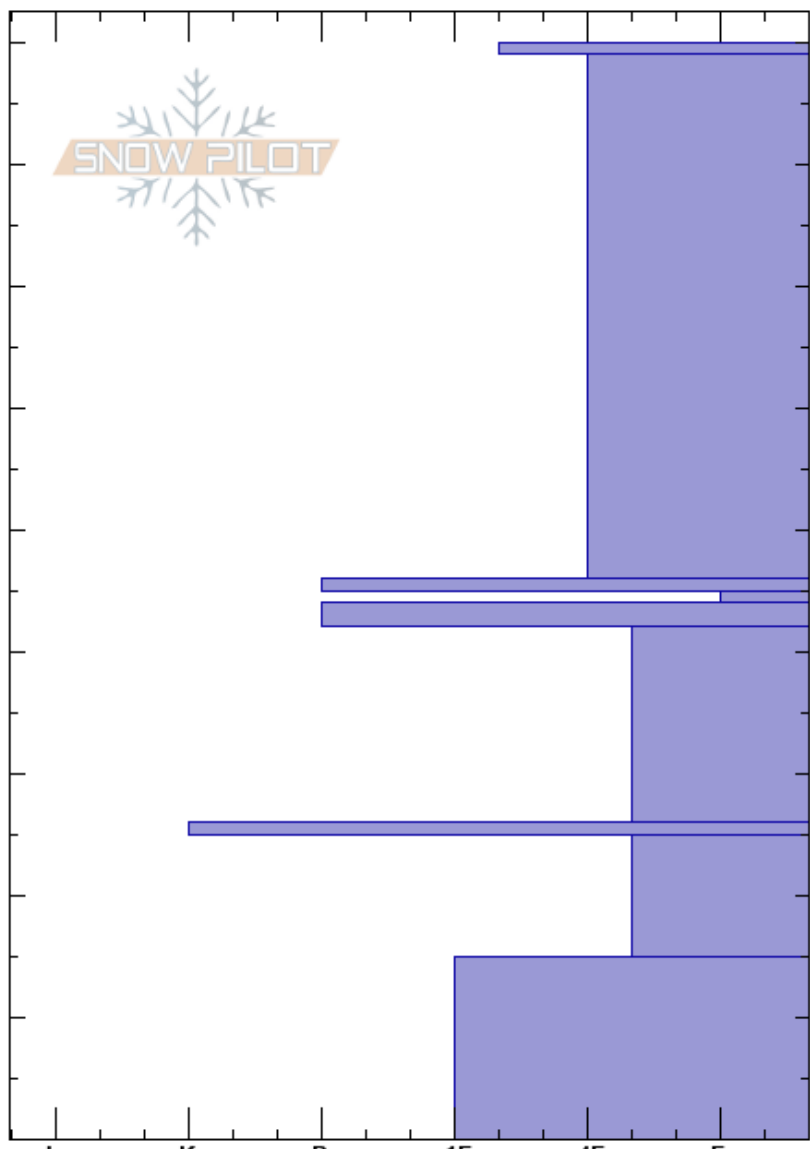

Doolans crown profile
 Remarkables Range
 New Zealand
Elevation: 2000 m
Aspect: SE
Specifics: Pit is adjacent to avalanche: crown;

Remarks Snow Safety
 01/08/2024 - 13:30
Co-ord: -45.05543S, 168.83263E
Slope Angle:
Wind Loading:

Stability:
Air Temperature:
Sky Cover: CLR
Precipitation: NO
Wind:

HS:90
Layer Notes:
 46-45cm: very thin and friable lense
 45-44cm: failure plane

Depth (cm)	Crystal		ρ kg/m ³	Stability tests & Layer comments
	Form	Size		
90	∇_r			
65-85	+	(/)		
46-45	=			46-45cm: very thin and friable lense
45-44	□	1-2		45-44cm: failure plane
40	•			
30-40	•	(□)		
25-30	=			
20	□			
0-15	○	(^)		

Notes: Crown profile of a skier remote triggered avalanche. Sp Size 1.5 Sr, 80m.