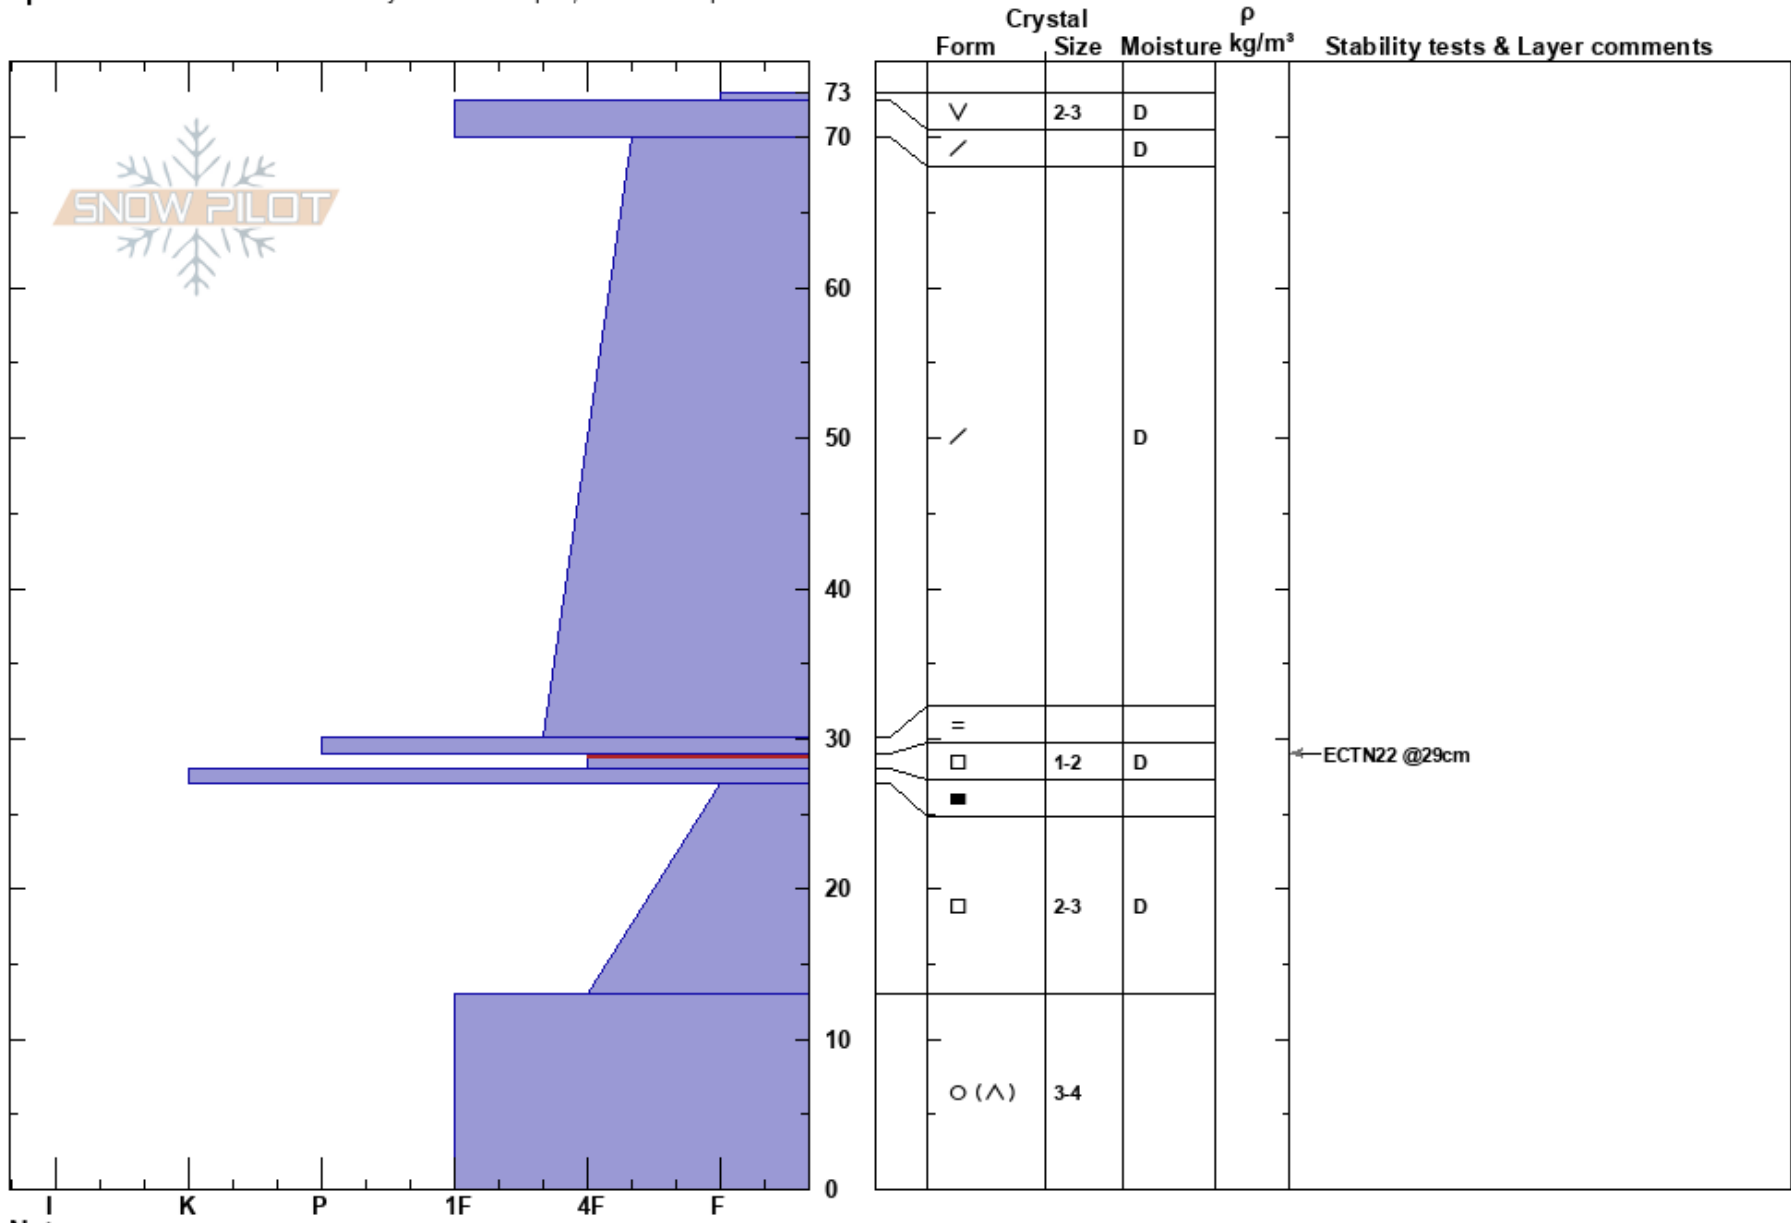

Eagles Nest  
 Remarkables Range  
 New Zealand  
 Elevation: 1980 m  
 Aspect: SW

Remarks Snow Safety  
 02/08/2024 - 11:00  
 Co-ord: -45.05019S, 168.82933E  
 Slope Angle: 30°  
 Wind Loading: no

Stability: Poor  
 Air Temperature: HS:73  
 Sky Cover: CLR  
 Precipitation: NO  
 Wind: S Light Breeze  
 PF:40  
 PS:3  
 29-28cm: Problematic layer

Specifics: Recent avalanche activity on similar slopes; We skied slope

Notes: Pit dug by Grice Adams and Will Rowntree.