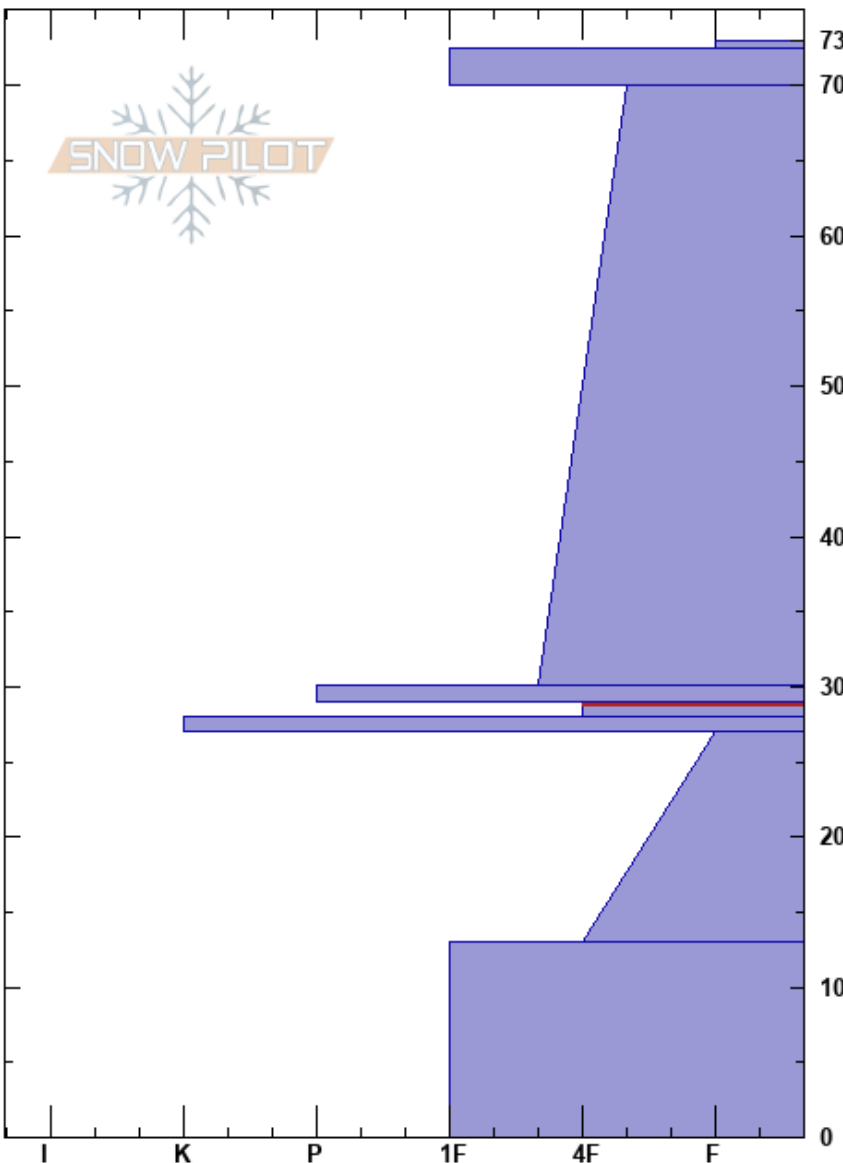

Eagles Nest
 Remarkables Range
 New Zealand
Elevation: 1980 m
Aspect: SW
Specifics: Recent avalanche activity on similar slopes; We skied slope

Remarks Snow Safety
 02/08/2024 - 11:00
Co-ord: -45.05019S, 168.82933E
Slope Angle: 30°
Wind Loading: no

Stability: Poor
Air Temperature: HS:73
Sky Cover: CLR
Precipitation: NO
Wind: S Light Breeze
PF:40
PS: 3
 29-28cm: Problematic layer

Depth (m)	Crystal		Moisture	ρ kg/m ³	Stability tests & Layer comments
	Form	Size			
73	∨	2-3	D		
70	/		D		
50	/		D		
30	=				
30	□	1-2	D		← ECTN22 @29cm
30	■				
20	□	2-3	D		
10	○ (^)	3-4			

Notes: Pit dug by Grice Adams and Will Rowntree.