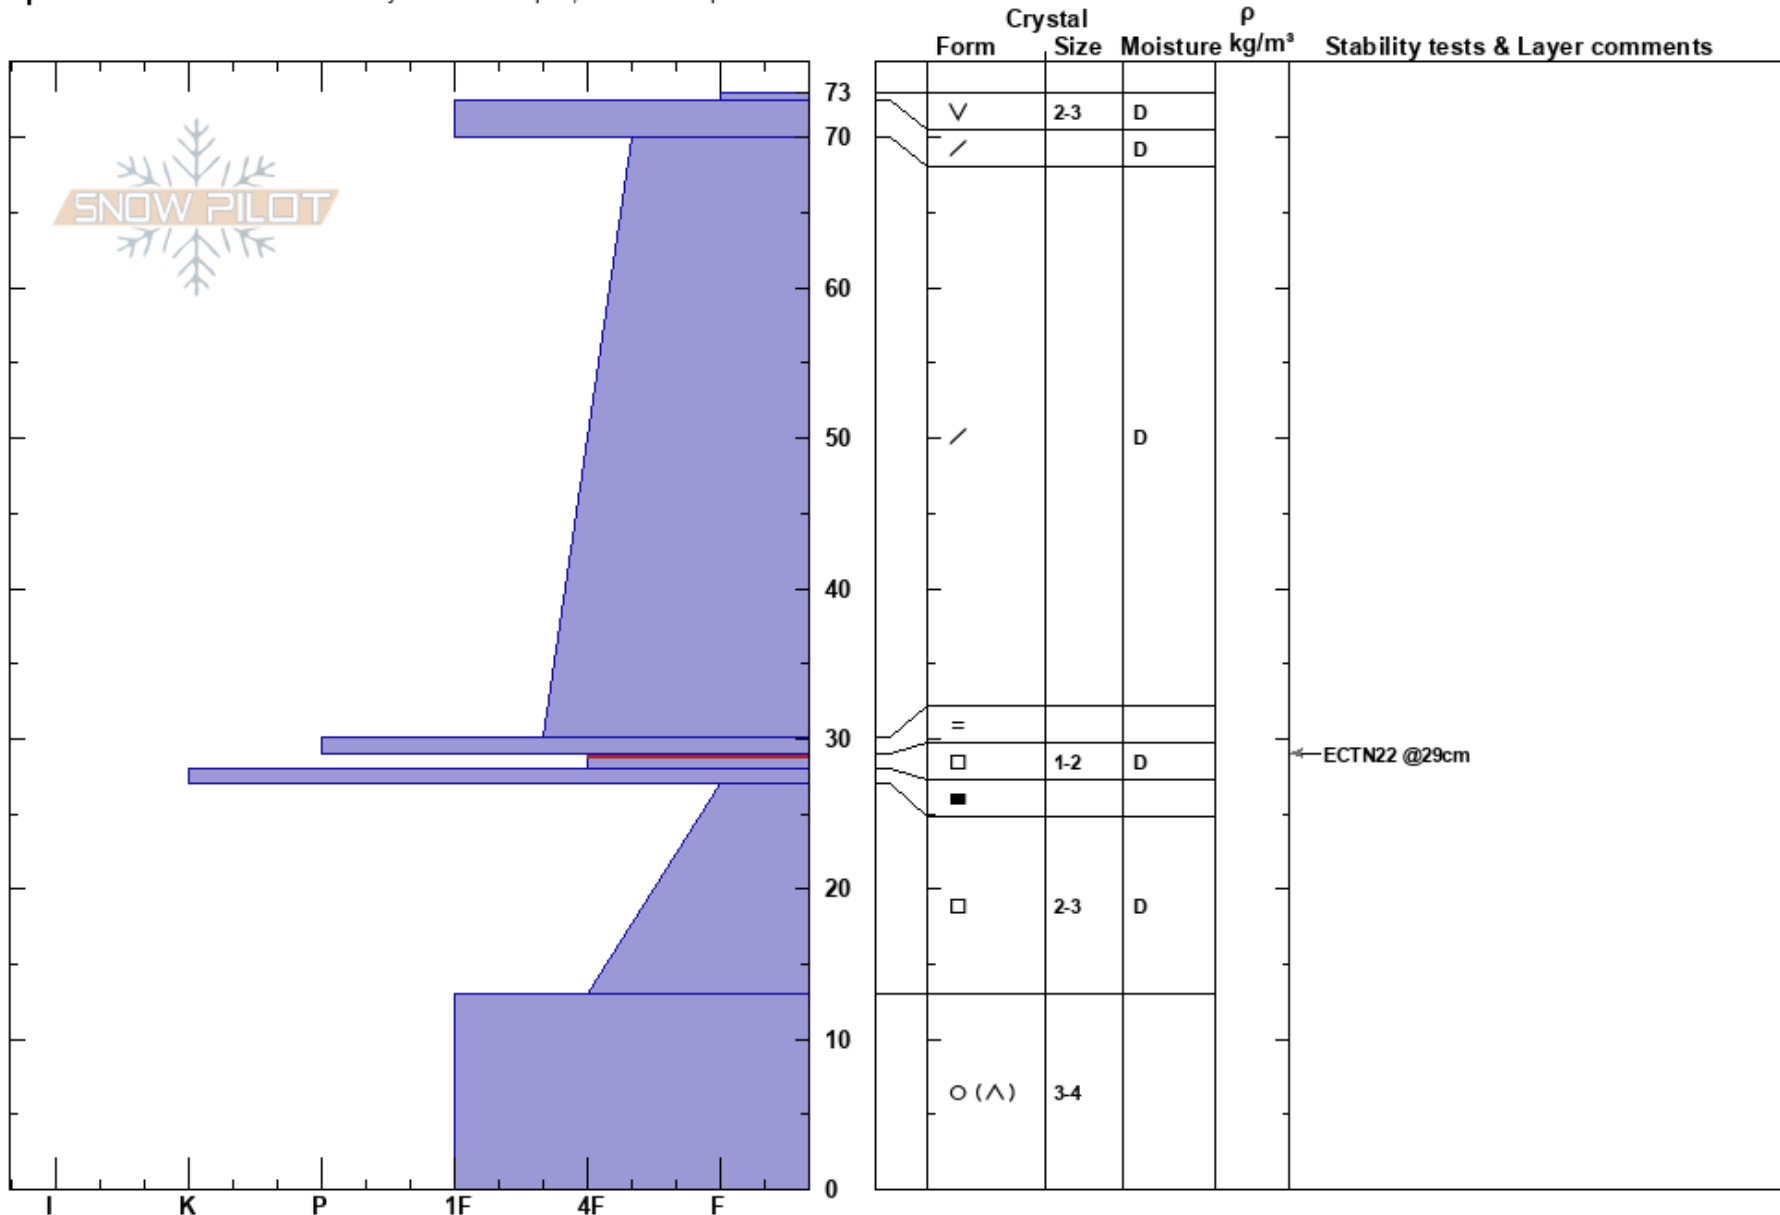

Eagles Nest
 Remarkables Range
 New Zealand
Elevation: 1980 m
Aspect: SW

Remarks Snow Safety
 02/08/2024 - 11:00
Co-ord: -45.05019S, 168.82933E
Slope Angle: 30°
Wind Loading: no

Stability: Poor
Air Temperature: HS:73
Sky Cover: CLR
Precipitation: NO
Wind: S Light Breeze
PF:40
PS: 3
 29-28cm: Problematic layer

Specifics: Recent avalanche activity on similar slopes; We skied slope

Notes: Pit dug by Grice Adams and Will Rowntree.