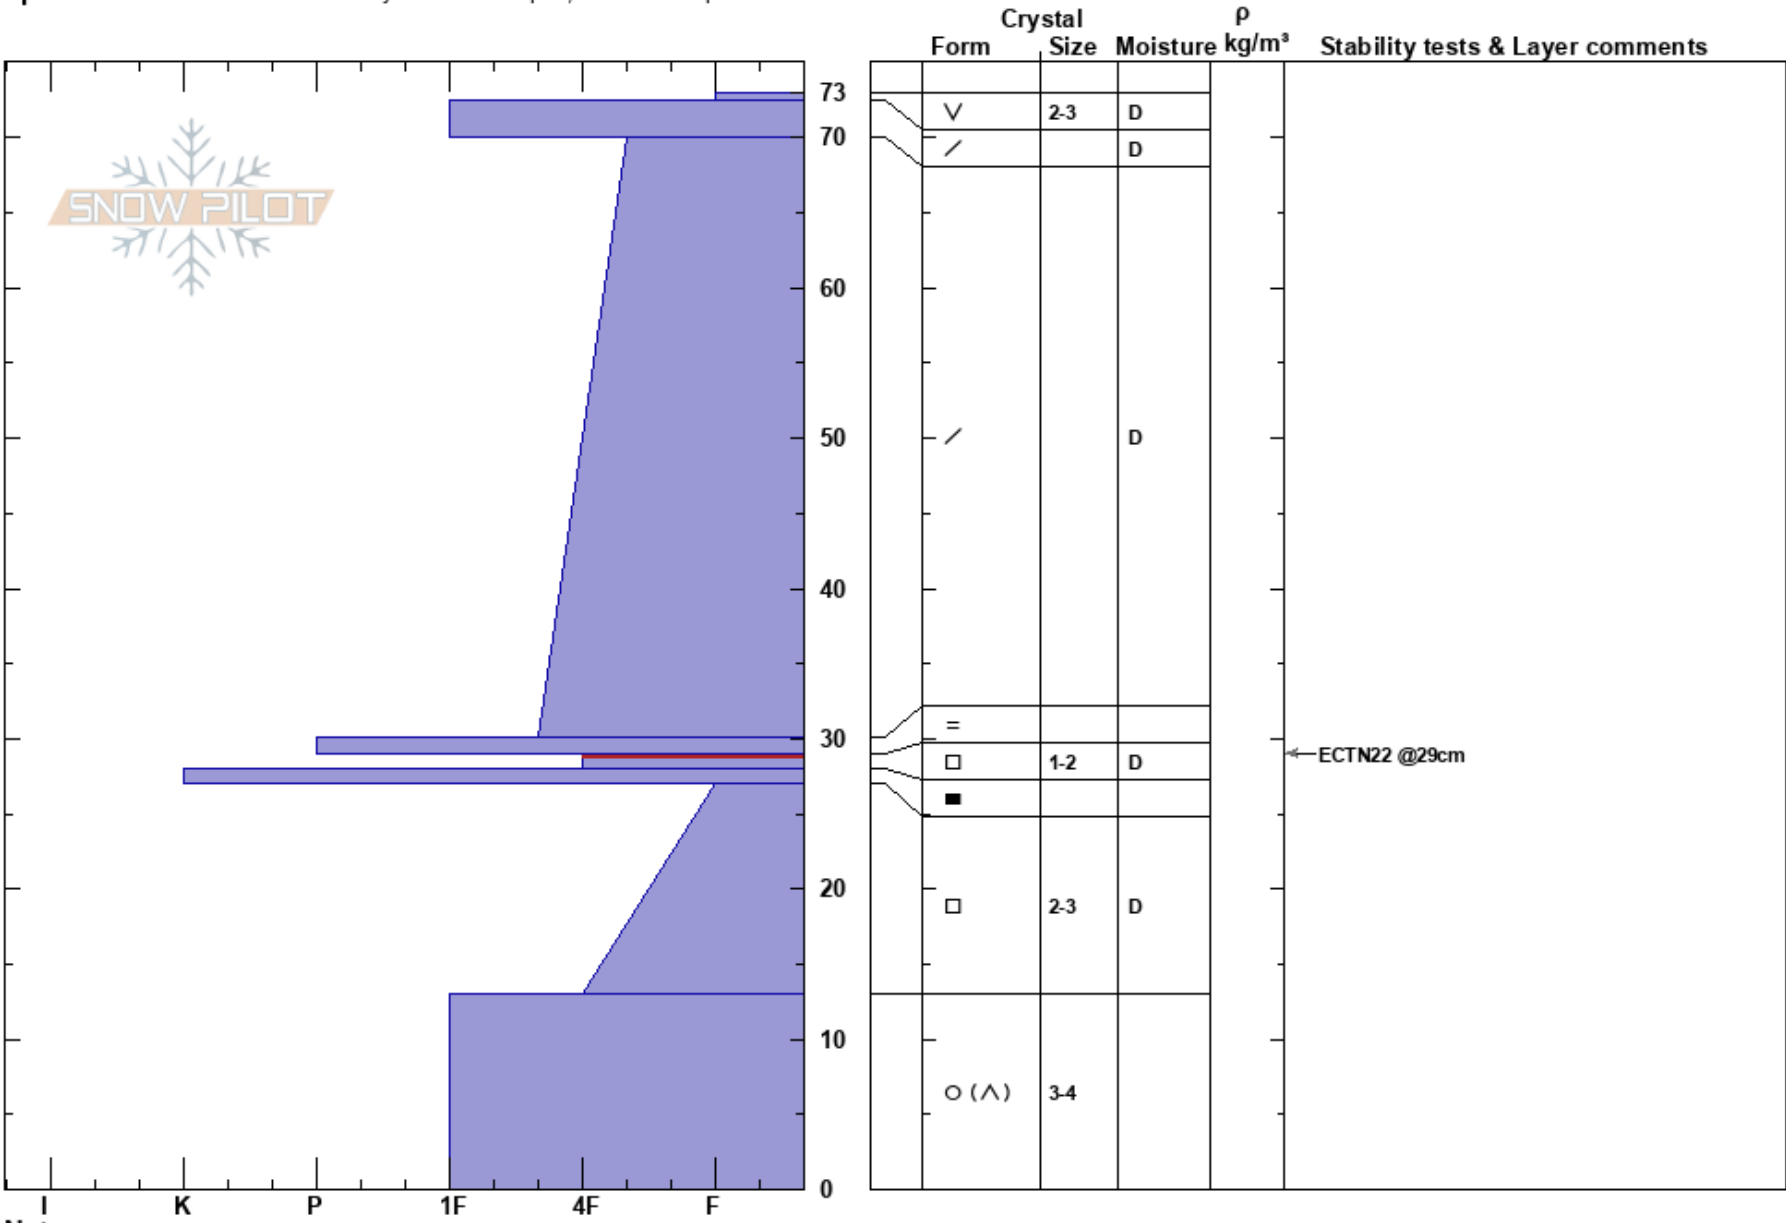

Eagles Nest
 Remarkables Range
 New Zealand
Elevation: 1980 m
Aspect: SW
Specifics: Recent avalanche activity on similar slopes; We skied slope

Remarks Snow Safety
 02/08/2024 - 11:00
Co-ord: -45.05019S, 168.82933E
Slope Angle: 30°
Wind Loading: no

Stability: Poor
Air Temperature: HS:73
Sky Cover: CLR
Precipitation: NO
Wind: S Light Breeze

PF:40
PS: 3
 29-28cm: Problematic layer

Notes: Pit dug by Grice Adams and Will Rowntree.