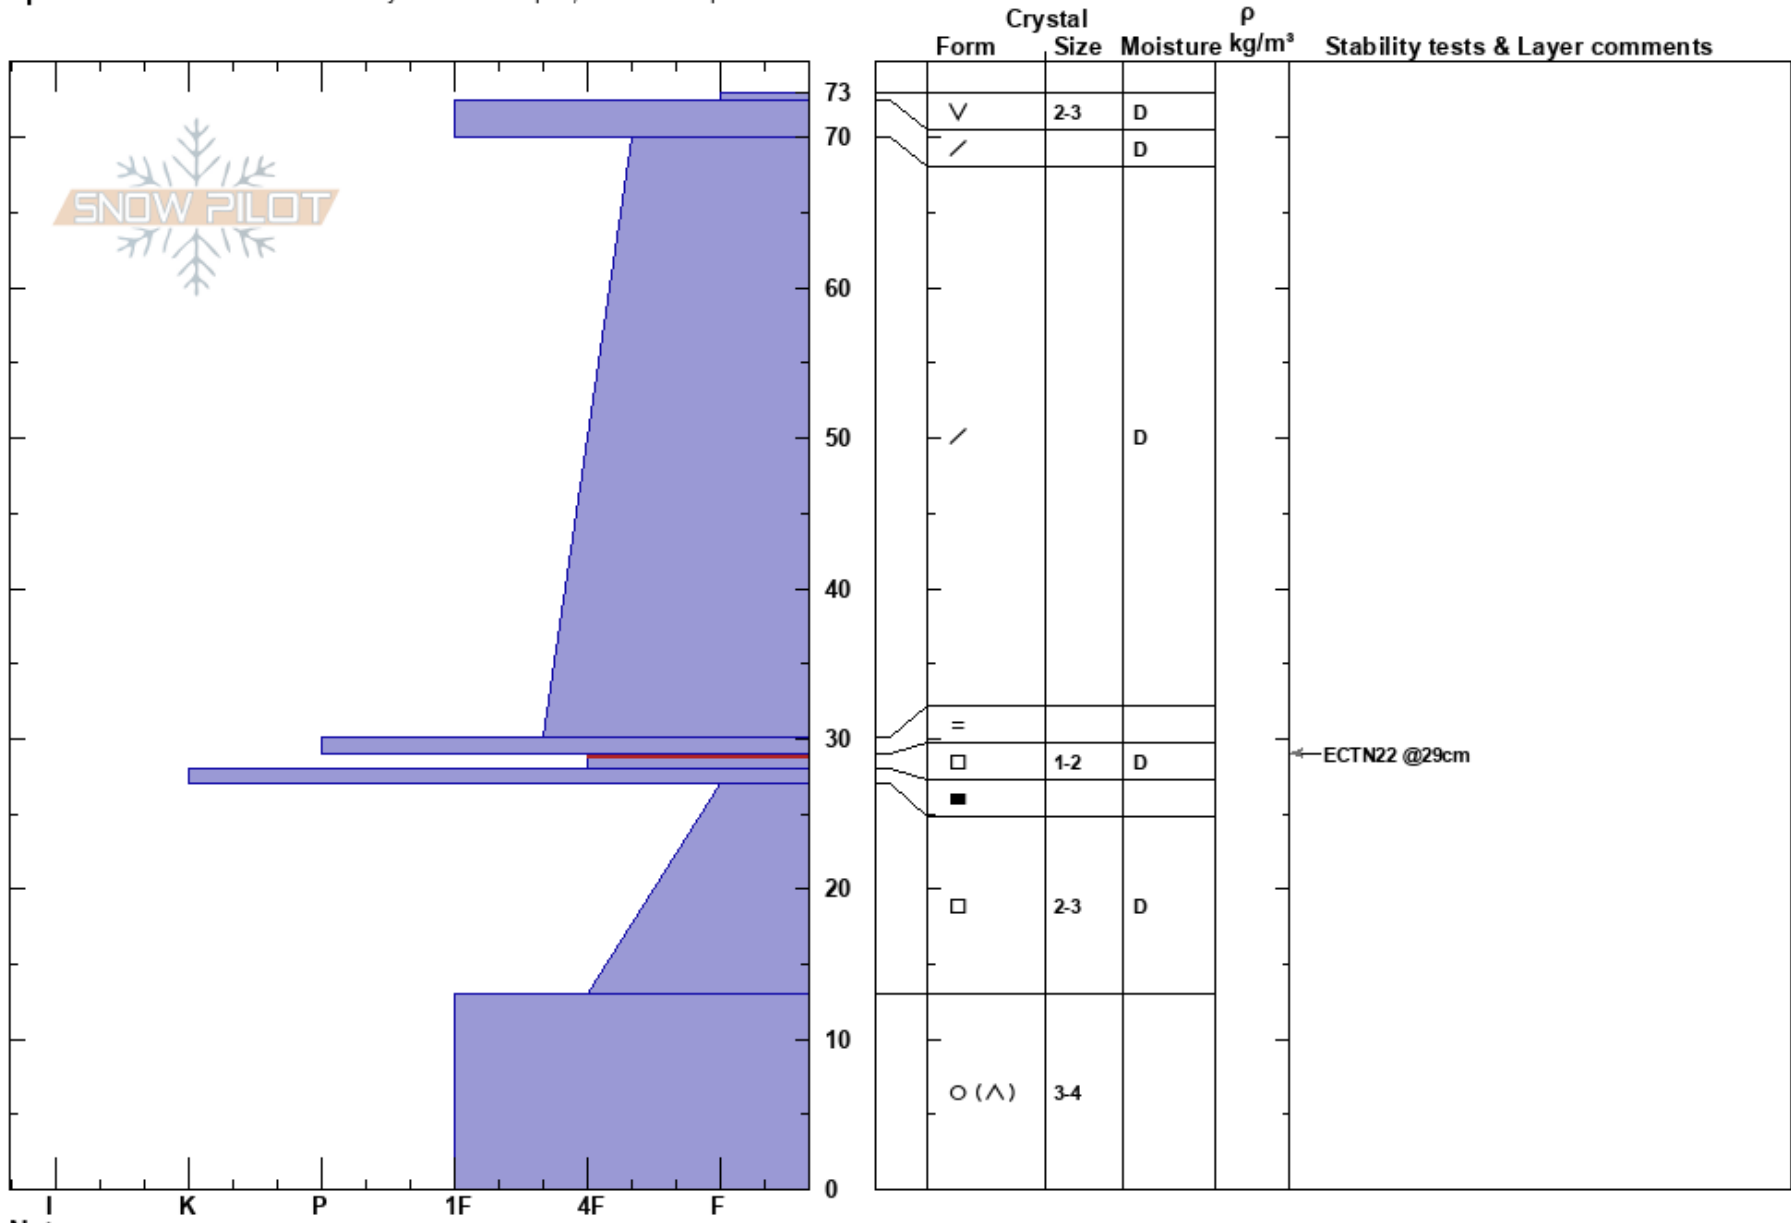

Eagles Nest
 Remarkables Range
 New Zealand
 Elevation: 1980 m
 Aspect: SW

Remarks Snow Safety
 02/08/2024 - 11:00
 Co-ord: -45.05019S, 168.82933E
 Slope Angle: 30°
 Wind Loading: no

Stability: Poor
 Air Temperature: HS:73
 Sky Cover: CLR
 Precipitation: NO
 Wind: S Light Breeze
 PF:40
 PS: 3
 29-28cm: Problematic layer

Specifics: Recent avalanche activity on similar slopes; We skied slope

Notes: Pit dug by Grice Adams and Will Rowntree.