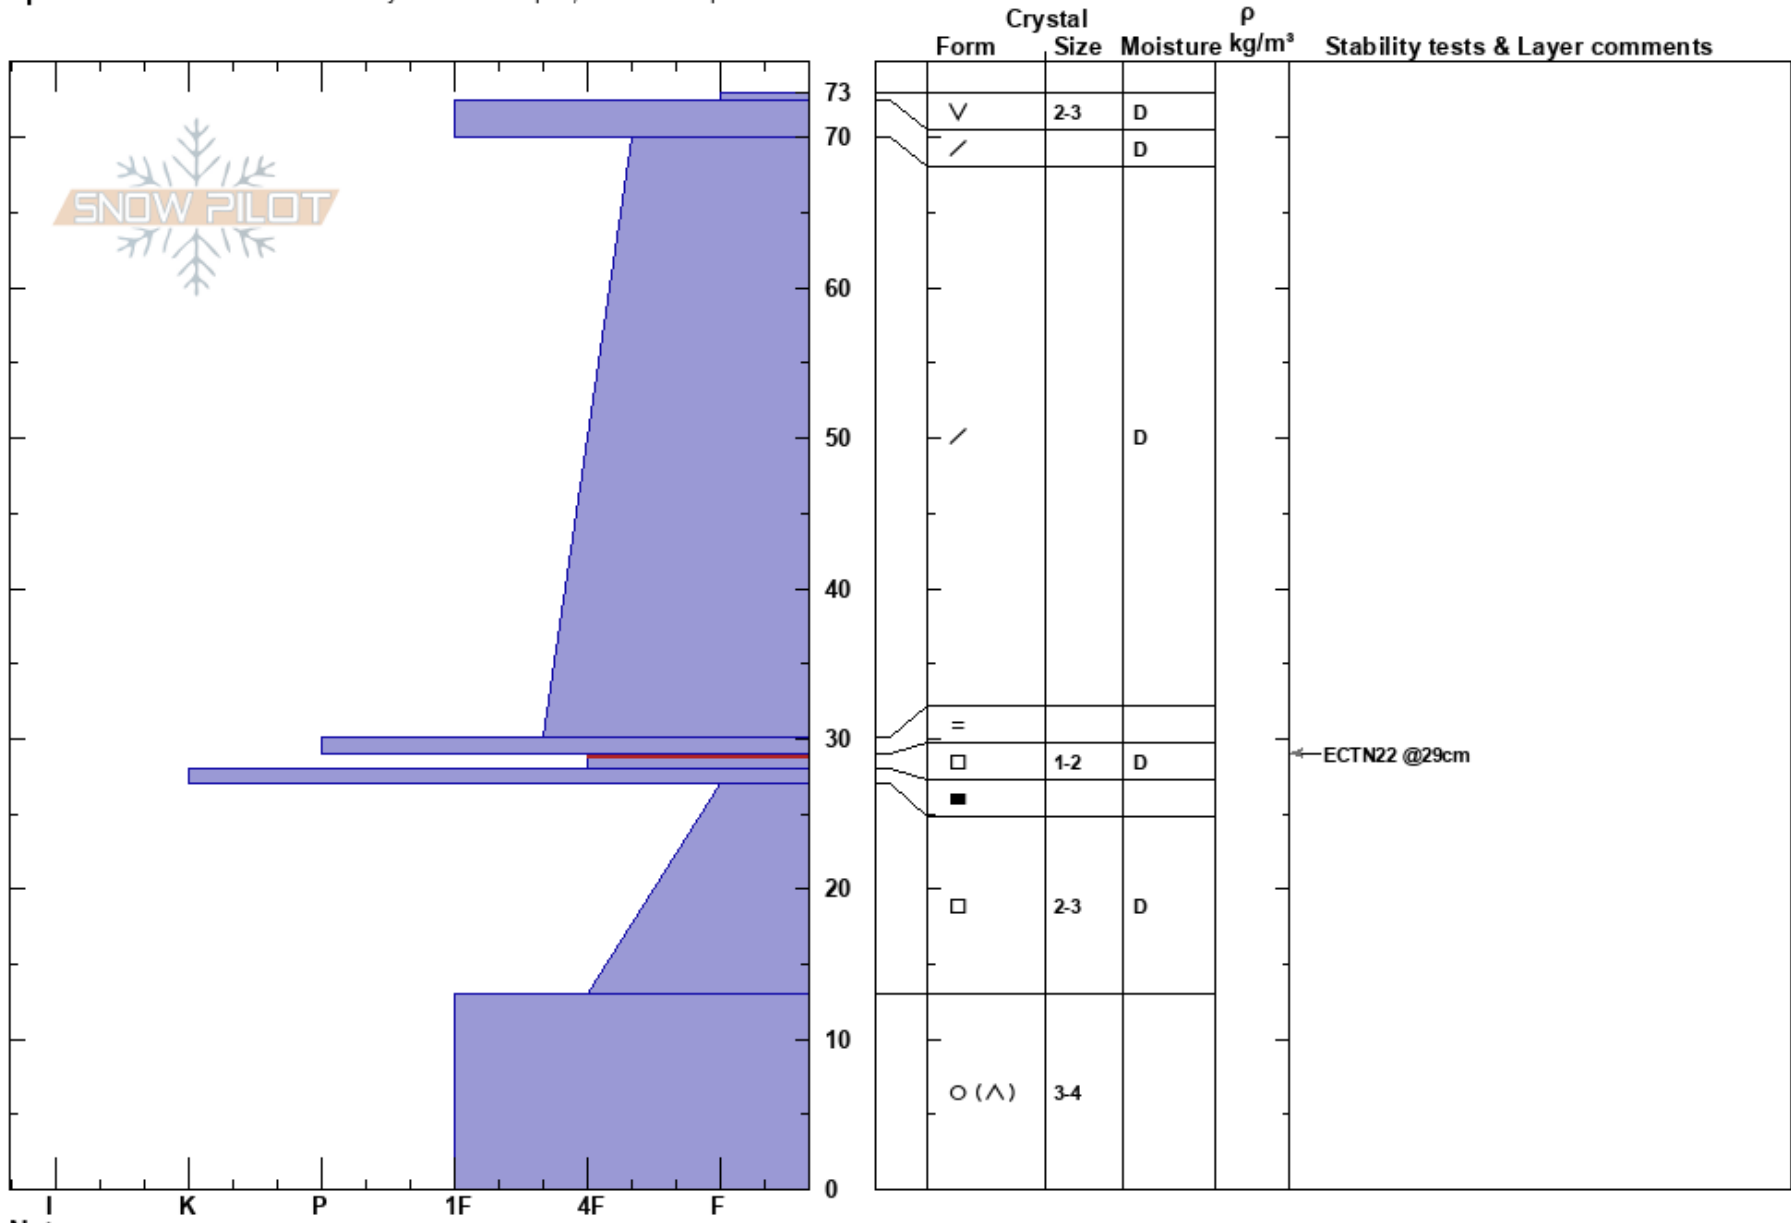

Eagles Nest
 Remarkables Range
 New Zealand
 Elevation: 1980 m
 Aspect: SW

Remarks Snow Safety
 02/08/2024 - 11:00
 Co-ord: -45.05019S, 168.82933E
 Slope Angle: 30°
 Wind Loading: no

Stability: Poor
 Air Temperature: HS:73
 Sky Cover: CLR
 Precipitation: NO
 Wind: S Light Breeze
 PF:40
 PS:3
 29-28cm: Problematic layer

Specifics: Recent avalanche activity on similar slopes; We skied slope

Notes: Pit dug by Grice Adams and Will Rowntree.