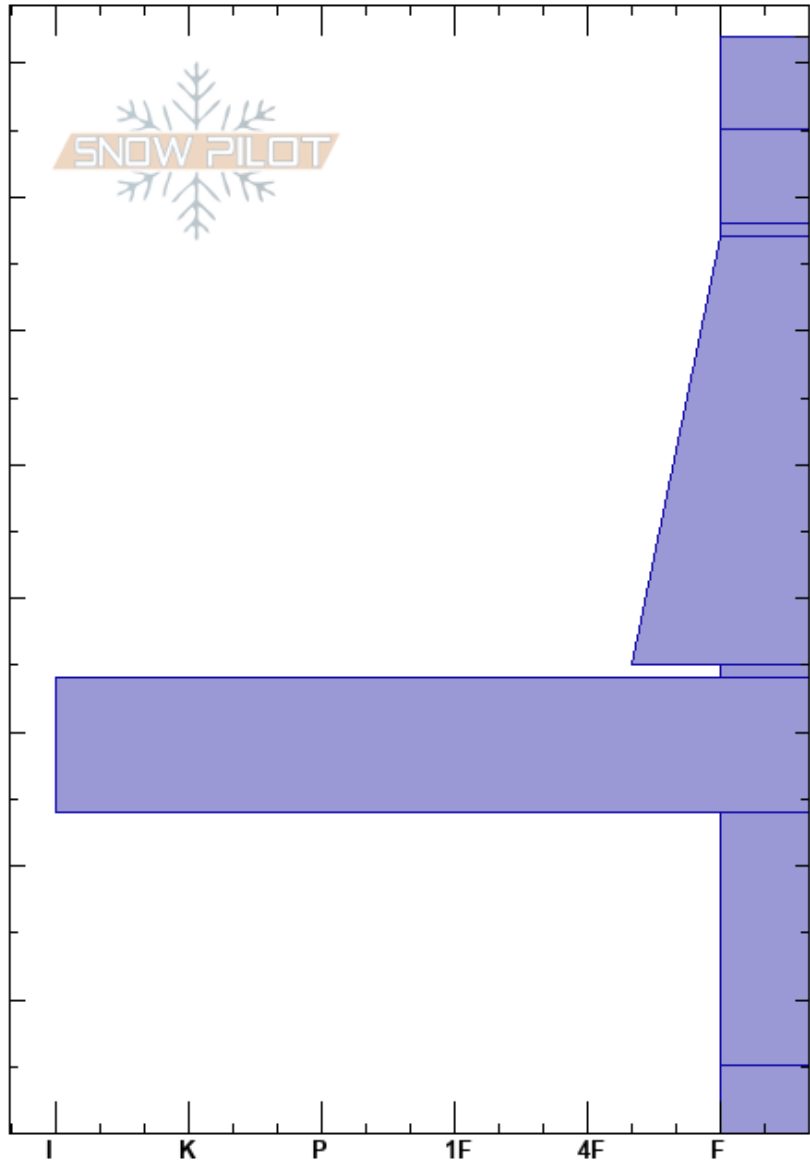

Soho, Rose's
 Cardrona
 New Zealand
Elevation: 1800 m
Aspect: SW
Specifics:

Steve Schreiber
 01/08/2024 - 11:00
Co-ord: -44.86625S, 168.94192E
Slope Angle: 30°
Wind Loading: yes

Stability:
Air Temperature:
Sky Cover: CLR
Precipitation: NO
Wind: Calm

HS:82
PF:20 35-34cm:Problematic layer
PS: 10

Crystal Form	Crystal Size	Moisture	ρ kg/m ³	Stability tests & Layer comments
/				
•				
∨				←CTV, RP @67cm
/ (□)				
∨				←CT20, SP @35cm
=				
□				
∧				←CT20, BRK @0cm