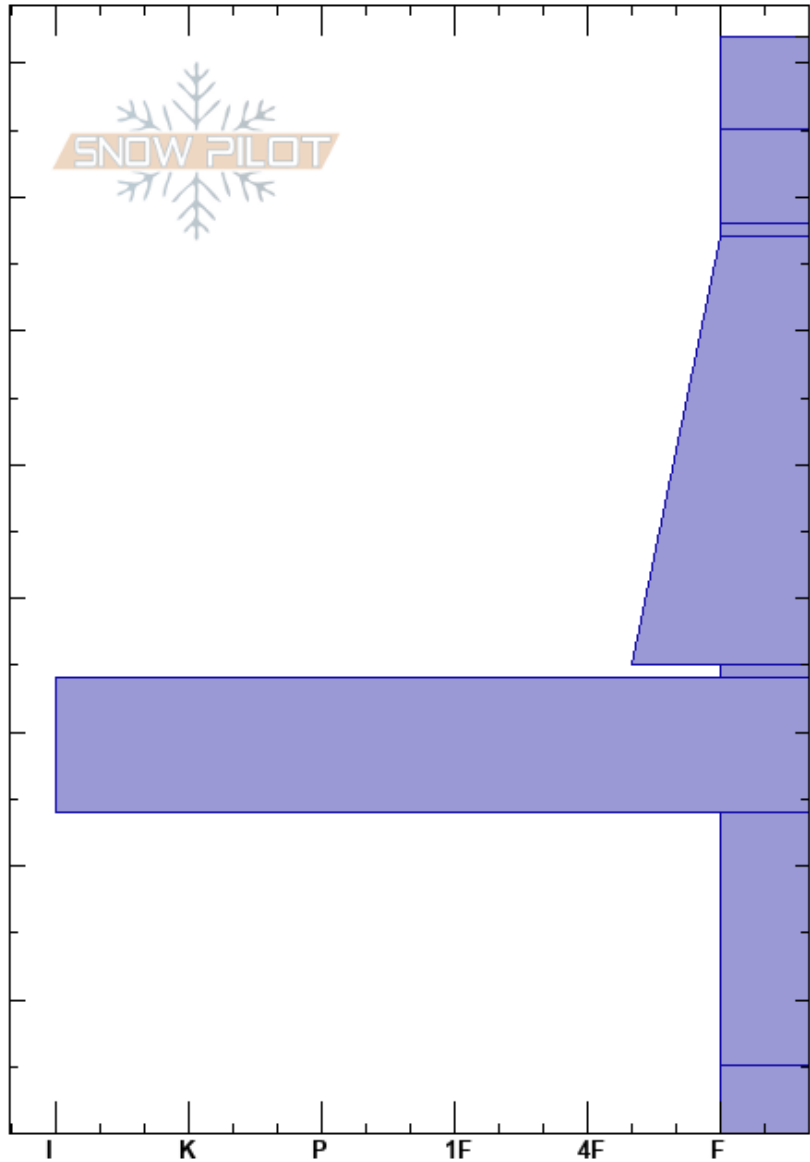

Soho, Rose's  
 Cardrona  
 New Zealand  
 Elevation: 1800 m  
 Aspect: SW  
 Specifics:

Steve Schreiber  
 01/08/2024 - 11:00  
 Co-ord: -44.86625S, 168.94192E  
 Slope Angle: 30°  
 Wind Loading: yes

Stability:  
 Air Temperature:  
 Sky Cover: CLR  
 Precipitation: NO  
 Wind: Calm

HS:82  
 PF:20 35-34cm:Problematic layer  
 PS: 10

Crystal Form	Crystal Size	Moisture	$\rho$ kg/m <sup>3</sup>	Stability tests & Layer comments
/				
•				
∇				←CTV, RP @67cm
/ (□)				
∇				←CT20, SP @35cm
=				
□				
^				←CT20, BRK @0cm