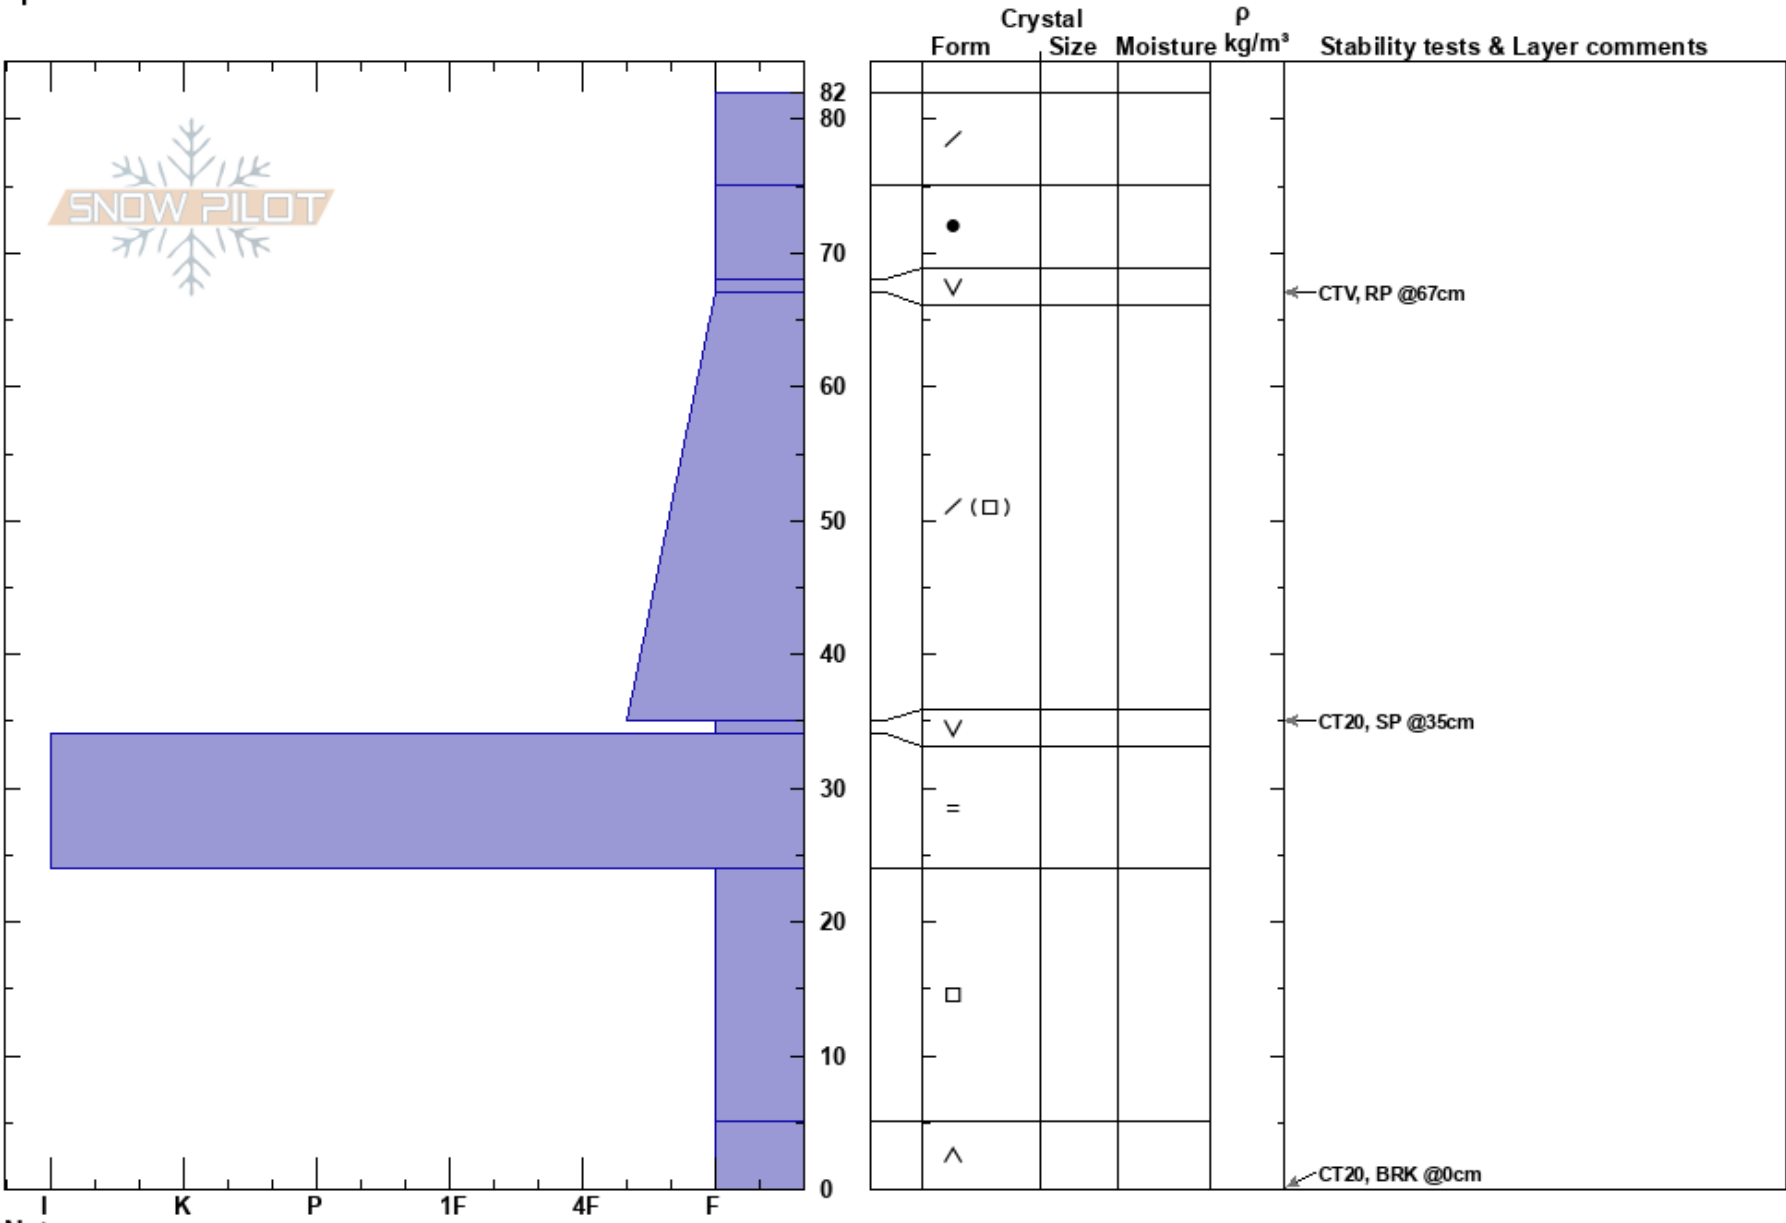

Soho, Rose's
 Cardrona
 New Zealand
Elevation: 1800 m
Aspect: SW
Specifics:

Steve Schreiber
 01/08/2024 - 11:00
Co-ord: -44.86625S, 168.94192E
Slope Angle: 30°
Wind Loading: yes

Stability:
Air Temperature:
Sky Cover: CLR
Precipitation: NO
Wind: Calm

HS:82
PF:20 35-34cm:Problematic layer
PS: 10

Notes: