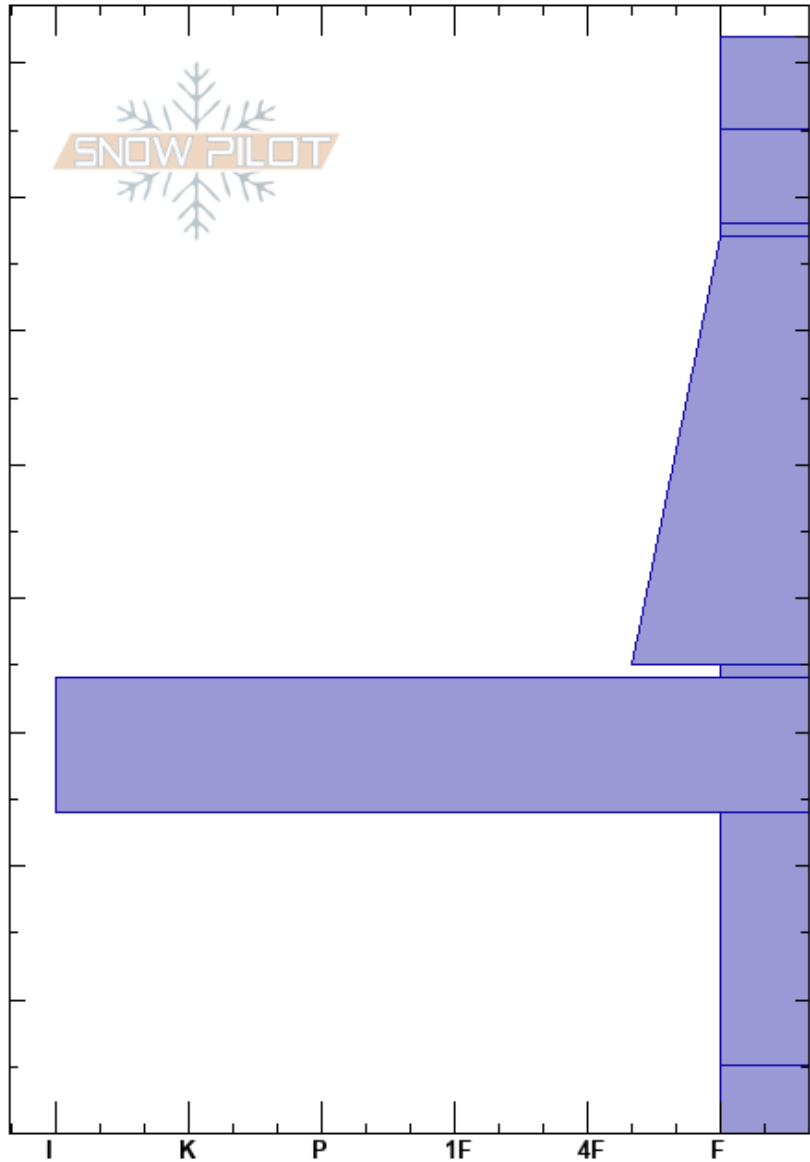

Soho, Rose's
 Cardrona
 New Zealand
Elevation: 1800 m
Aspect: SW
Specifics:

Steve Schreiber
 01/08/2024 - 11:00
Co-ord: -44.86625S, 168.94192E
Slope Angle: 30°
Wind Loading: yes

Stability:
Air Temperature:
Sky Cover: CLR
Precipitation: NO
Wind: Calm

HS:82
PF:20 35-34cm:Problematic layer
PS: 10

Crystal Form	Crystal Size	Moisture	ρ kg/m ³	Stability tests & Layer comments
/				
•				
∇				←CTV, RP @67cm
/ (□)				
∇				←CT20, SP @35cm
=				
□				
^				←CT20, BRK @0cm