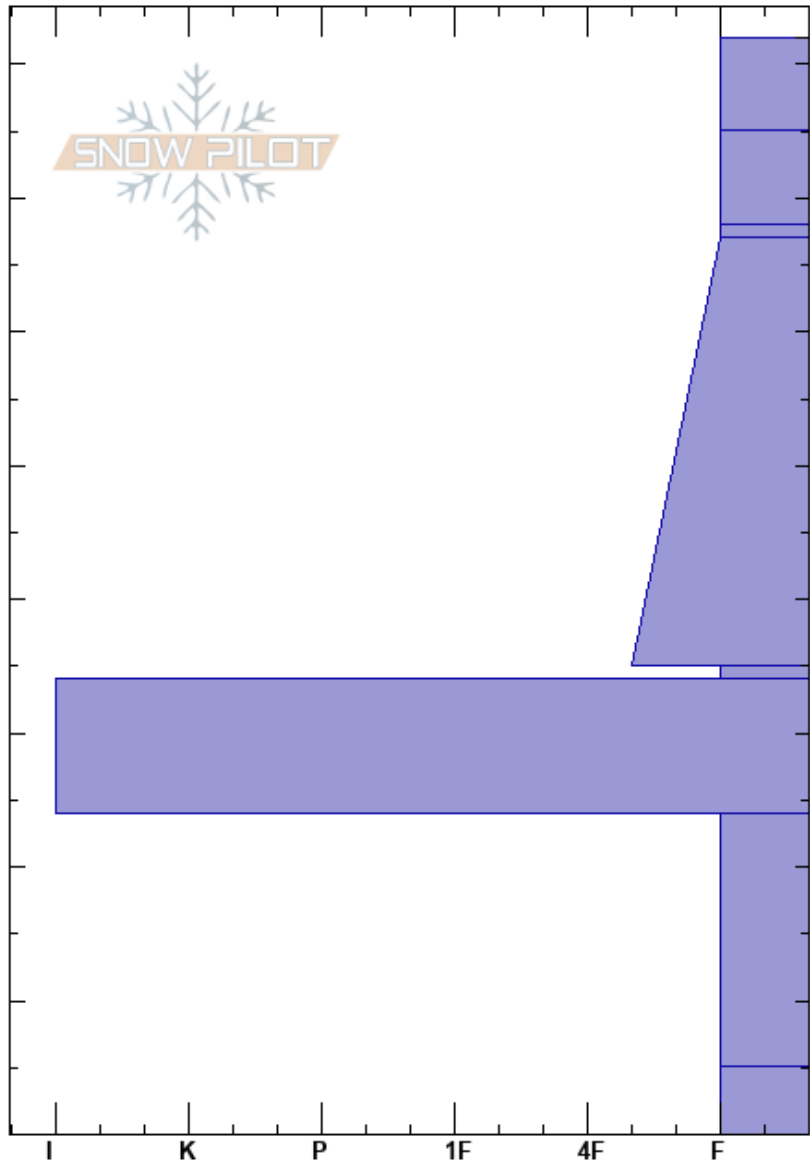

Soho, Rose's
 Cardrona
 New Zealand
 Elevation: 1800 m
 Aspect: SW
 Specifics:

Steve Schreiber
 01/08/2024 - 11:00
 Co-ord: -44.86625S, 168.94192E
 Slope Angle: 30°
 Wind Loading: yes

Stability:
 Air Temperature:
 Sky Cover: CLR
 Precipitation: NO
 Wind: Calm

HS:82
 PF:20 35-34cm:Problematic layer
 PS: 10

Crystal Form	Crystal Size	Moisture	ρ kg/m ³	Stability tests & Layer comments
/				
•				
∇				←CTV, RP @67cm
/ (□)				
∇				←CT20, SP @35cm
=				
□				
^				←CT20, BRK @0cm