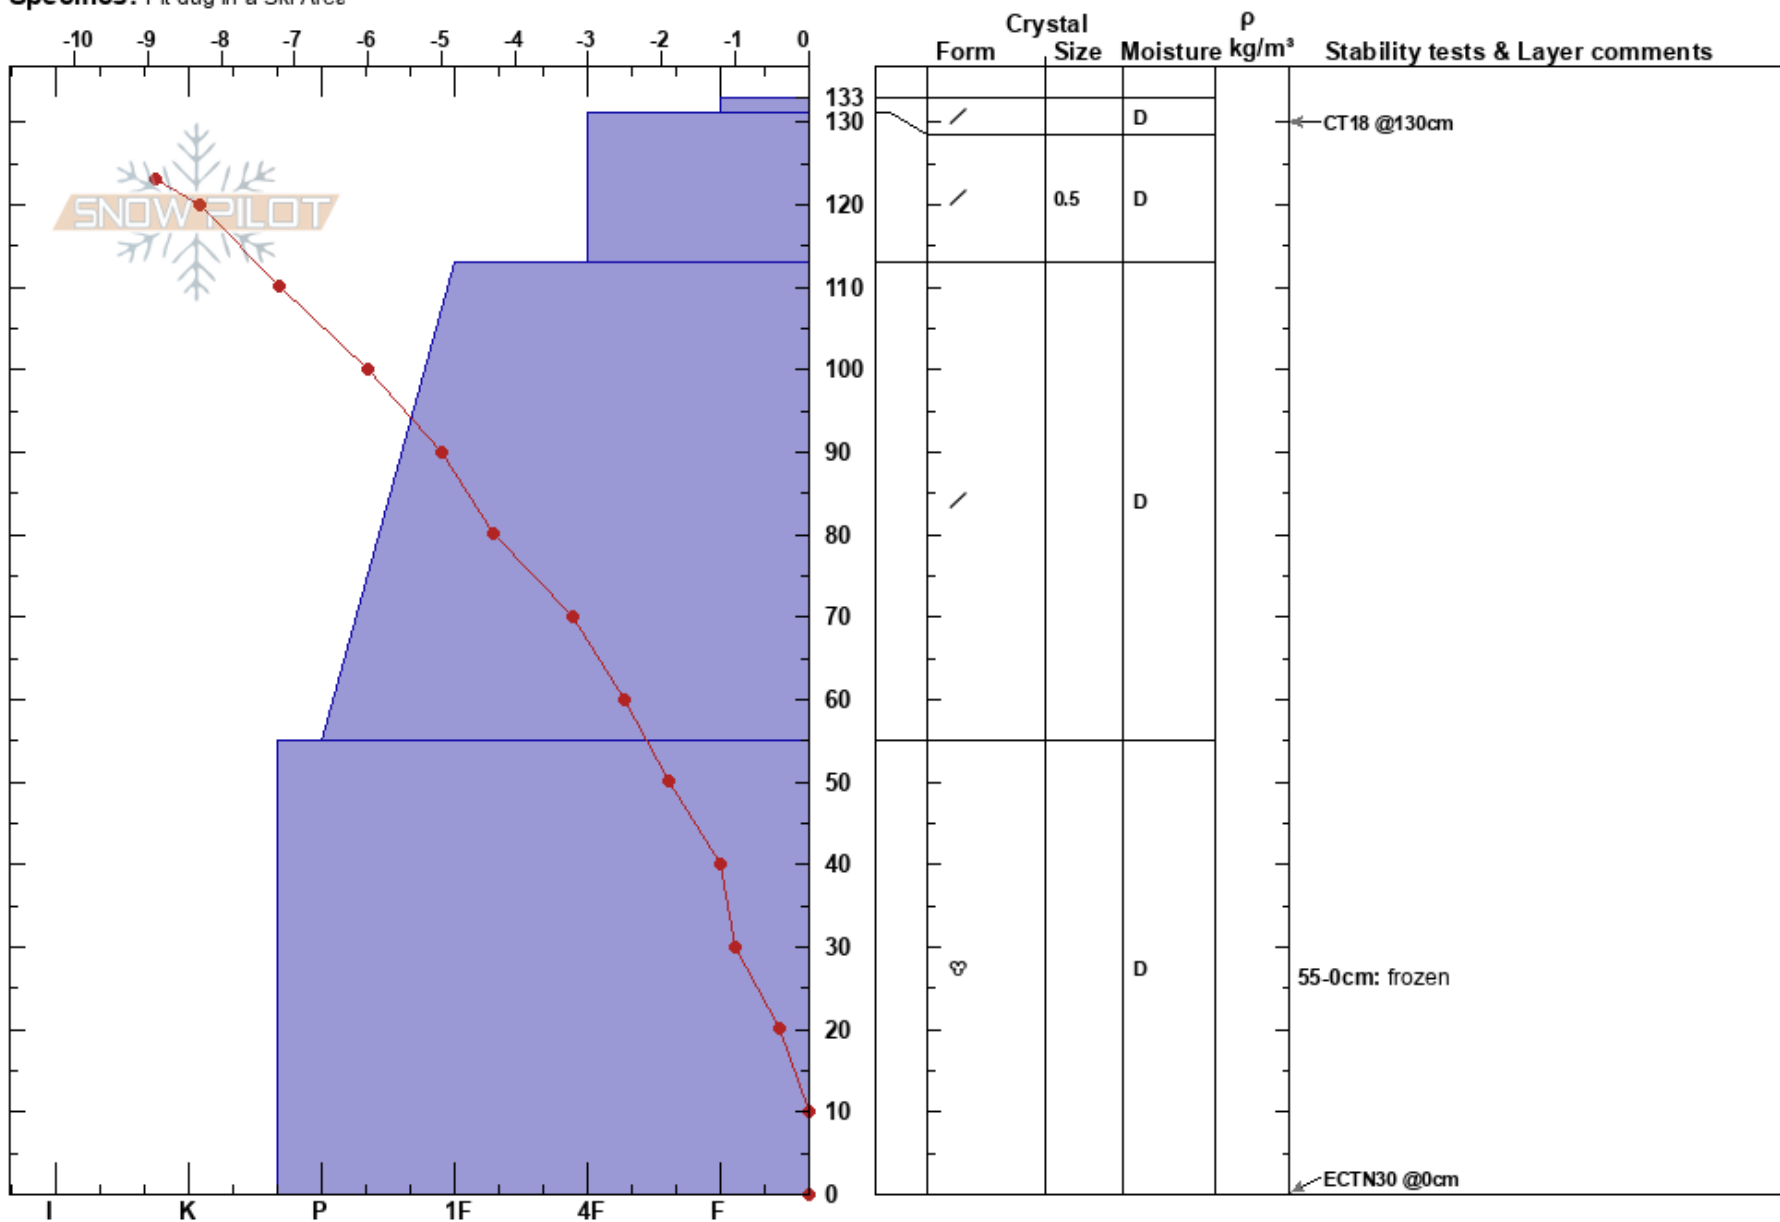

Hells Bowls TP
 Coronet Peak
 New Zealand
Elevation: 1550 m
Aspect: SW
Specifics: Pit dug in a Ski Area

Noah Bangle
 01/08/2024 - 13:00
Co-ord:
Slope Angle:
Wind Loading: previous

Stability:
Air Temperature:
Sky Cover: FEW
Precipitation: NO
Wind: NE Light Breeze

HS: 133
Layer Notes:
 133-131cm: Problematic layer
 55-0cm: frozen

Notes: