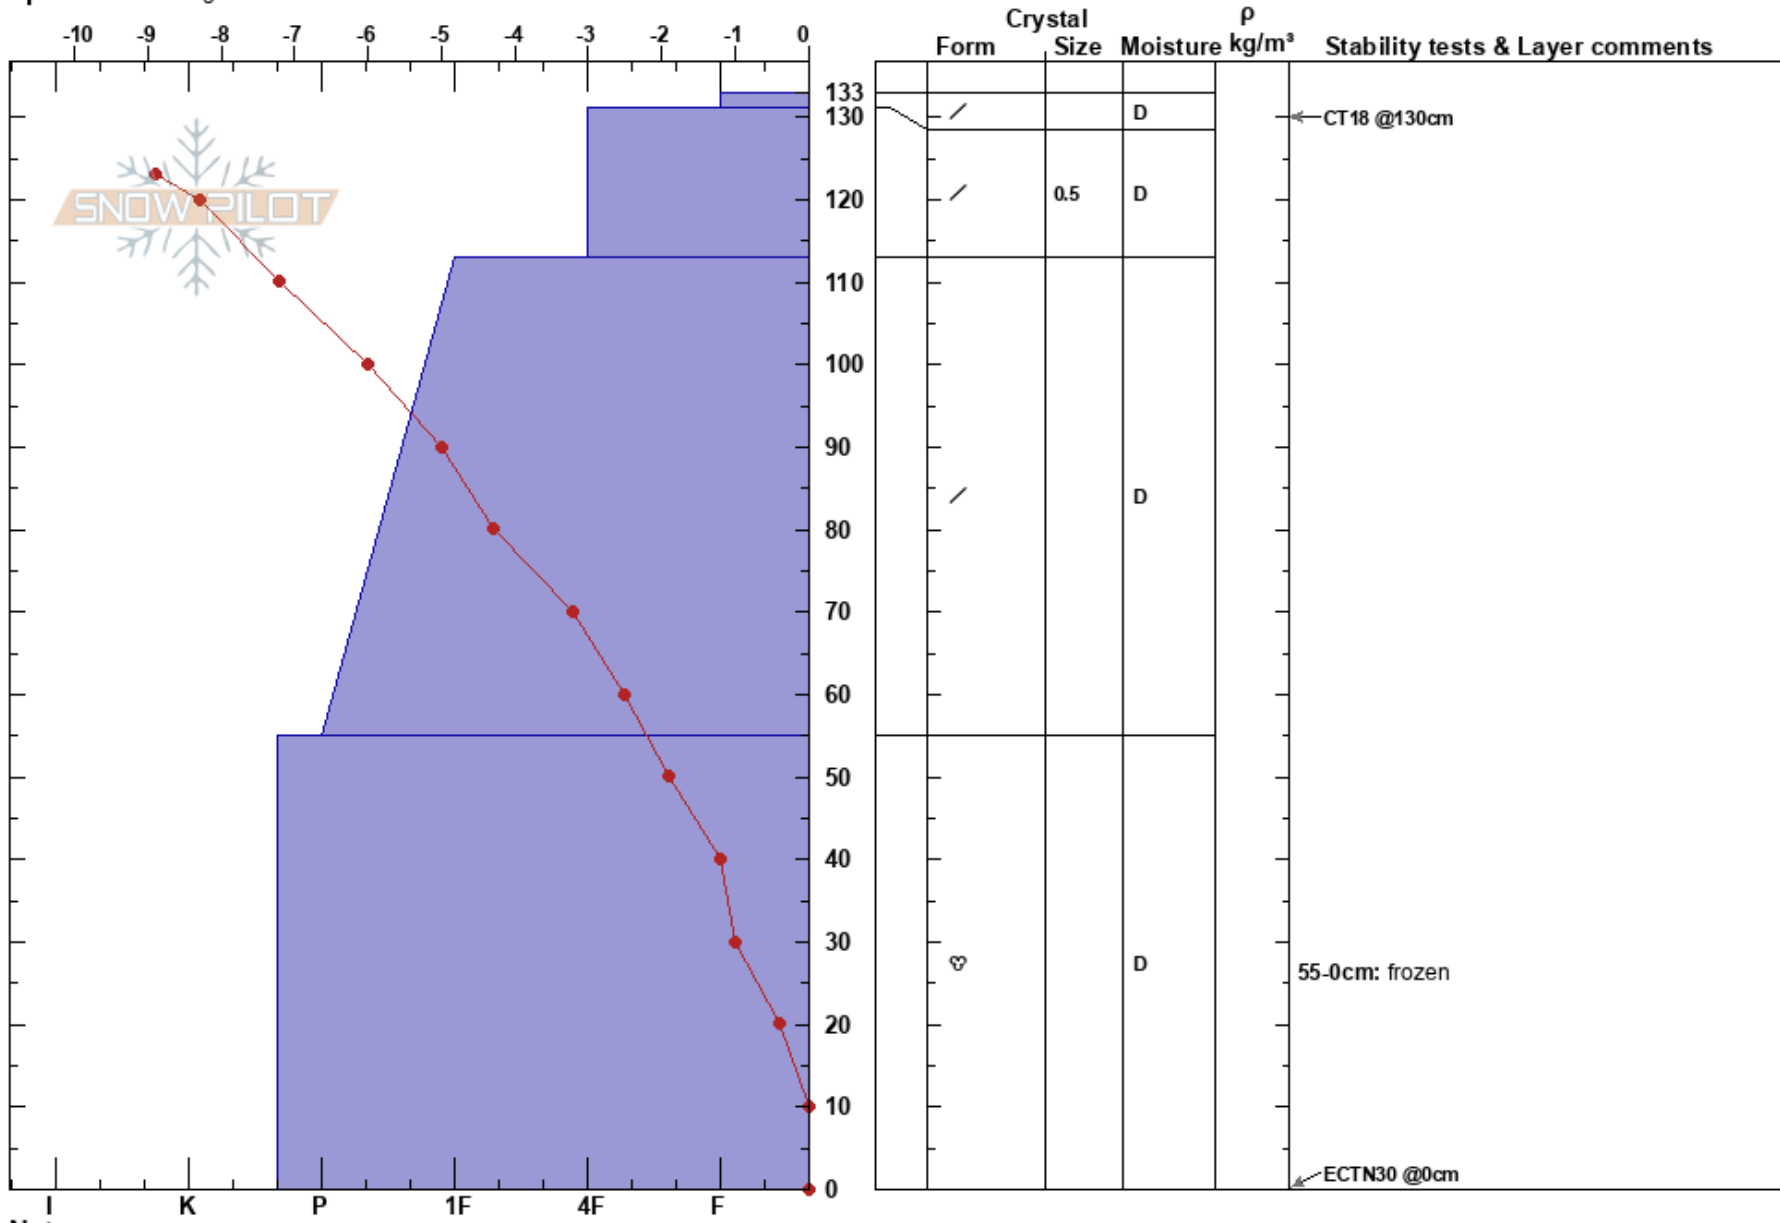

Hells Bowls TP  
 Coronet Peak  
 New Zealand  
**Elevation:** 1550 m  
**Aspect:** SW  
**Specifics:** Pit dug in a Ski Area

Noah Bangle  
 01/08/2024 - 13:00  
**Co-ord:**  
**Slope Angle:**  
**Wind Loading:** previous

**Stability:**  
**Air Temperature:**  
**Sky Cover:** FEW  
**Precipitation:** NO  
**Wind:** NE Light Breeze

**HS:** 133  
**Layer Notes:**  
 133-131cm: Problematic layer  
 55-0cm: frozen

Notes: