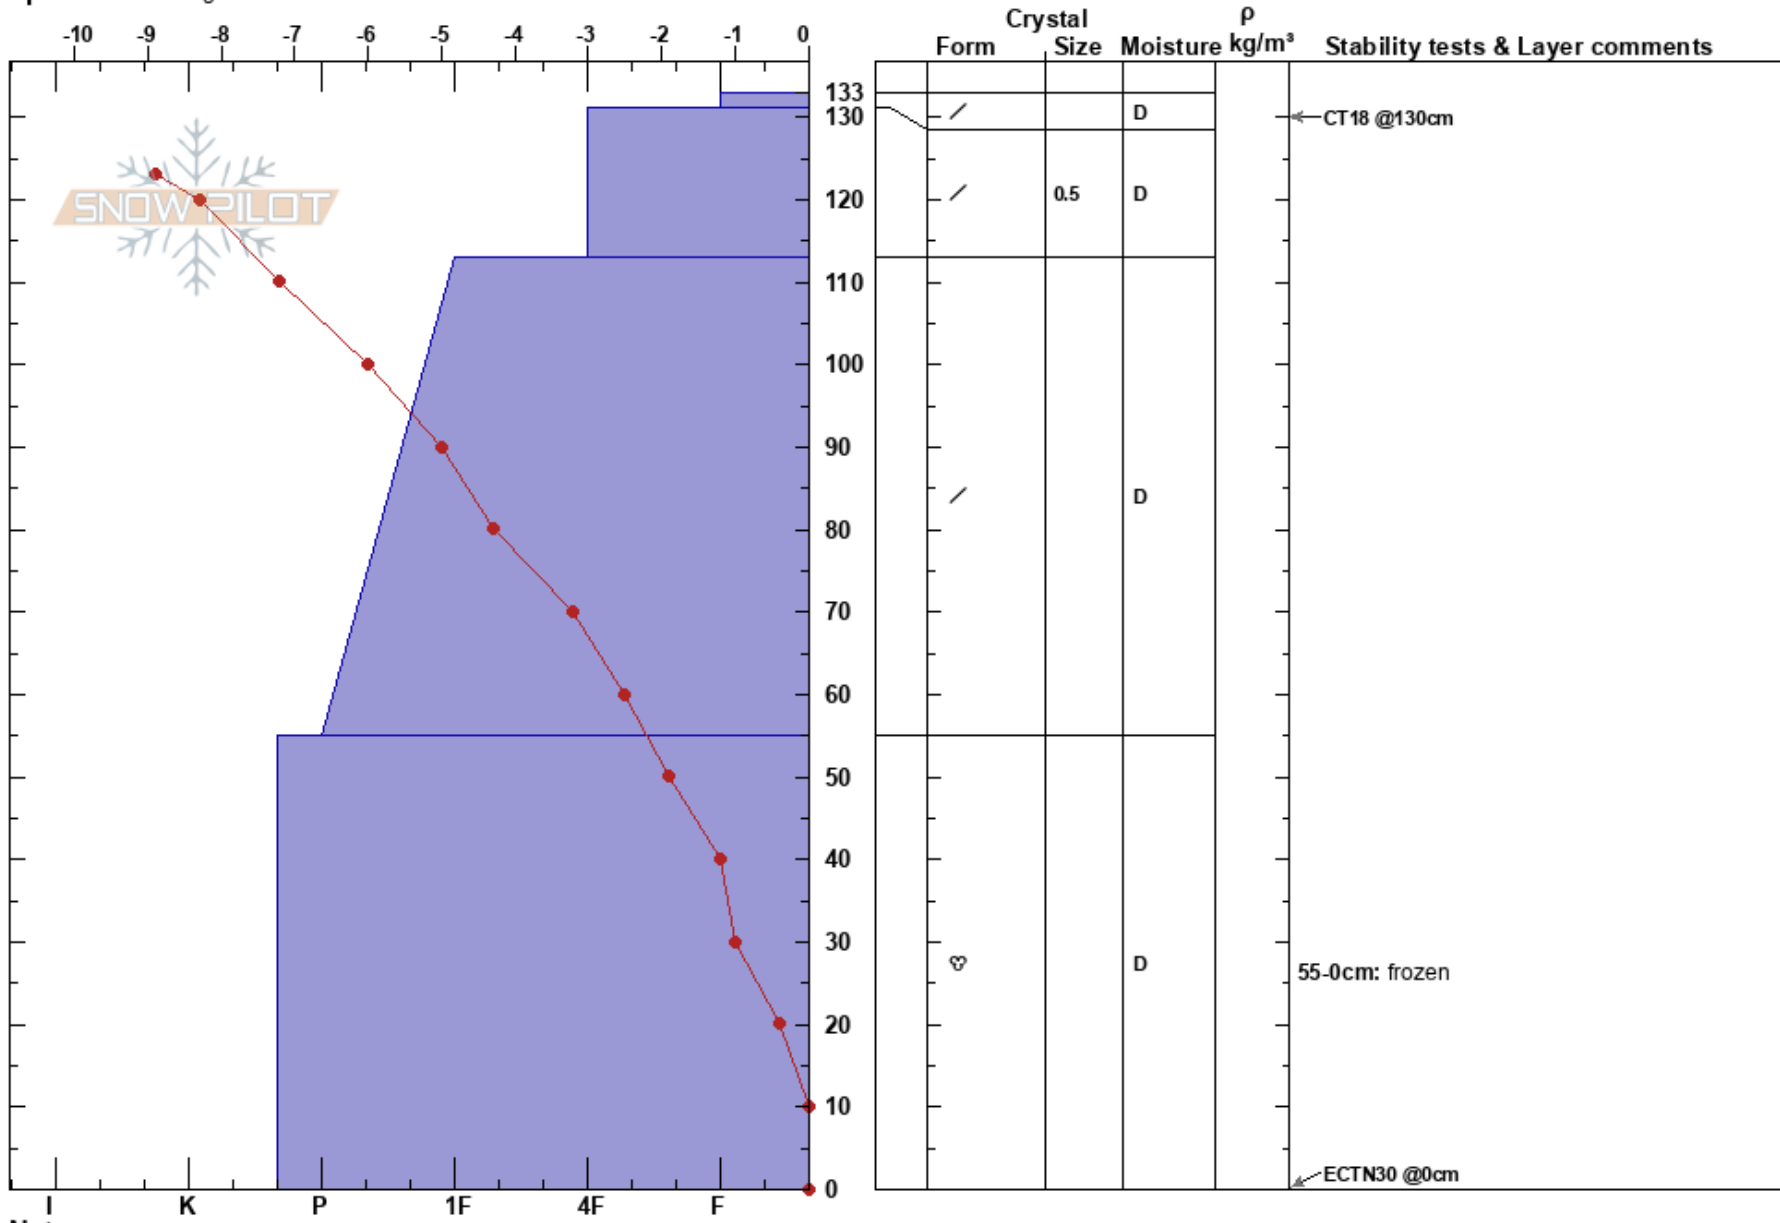

Hells Bowls TP
 Coronet Peak
 New Zealand
Elevation: 1550 m
Aspect: SW
Specifics: Pit dug in a Ski Area

Noah Bangle
 01/08/2024 - 13:00
Co-ord:
Slope Angle:
Wind Loading: previous

Stability:
Air Temperature:
Sky Cover: FEW
Precipitation: NO
Wind: NE Light Breeze

HS: 133
Layer Notes:
 133-131cm: Problematic layer
 55-0cm: frozen

Notes: