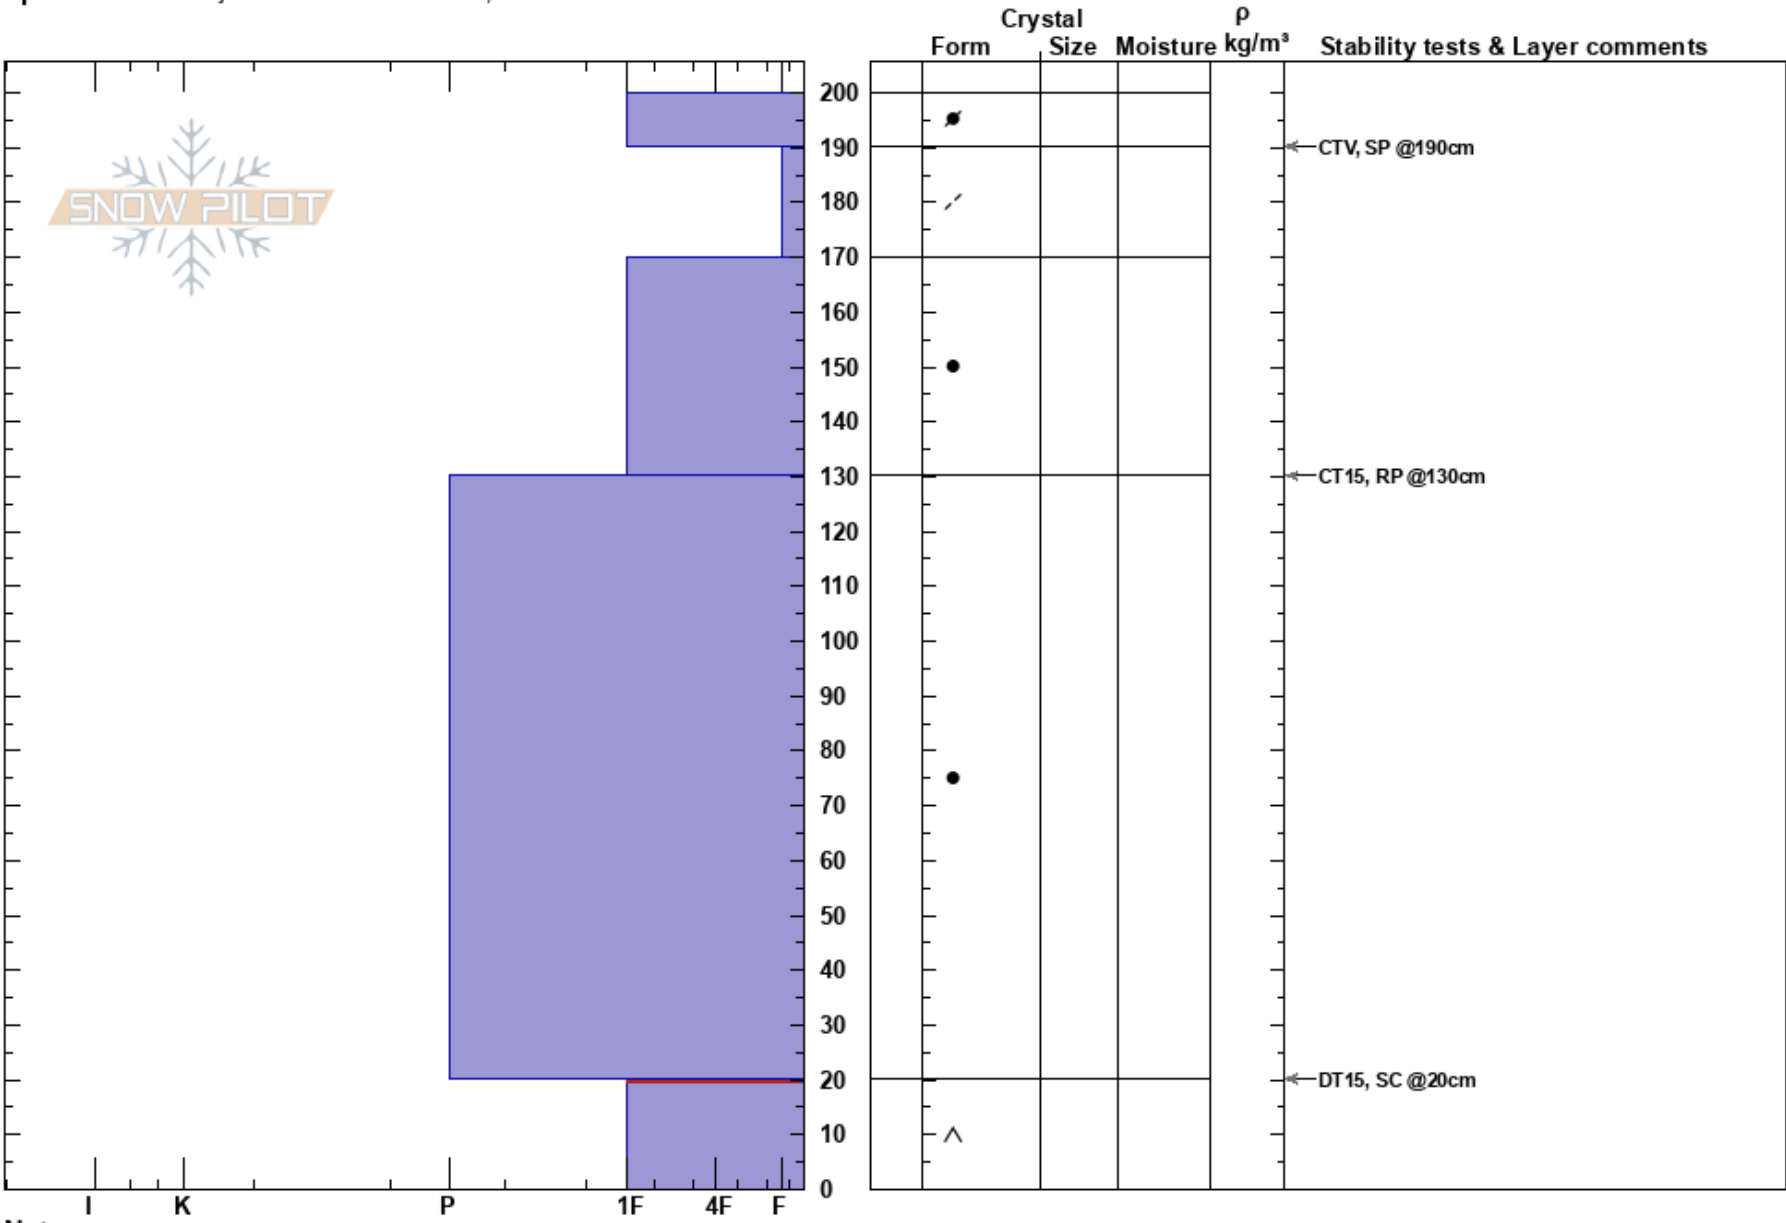

20180208 Watrous
 Front Range
 CO
Elevation: 12400 ft
Aspect: E
Specifics: Pit is adjacent to avalanche: crown;

Spencer Logan
 02/08/2018 - 11:00am
Co-ord: 39.72566N, -105.84536W
Slope Angle: 30°
Wind Loading: yes

Stability:
Air Temperature:
Sky Cover: BKN
Precipitation: NO
Wind: W Moderate

HS:200
Layer Notes:
 20-0cm: Problematic layer

Notes: