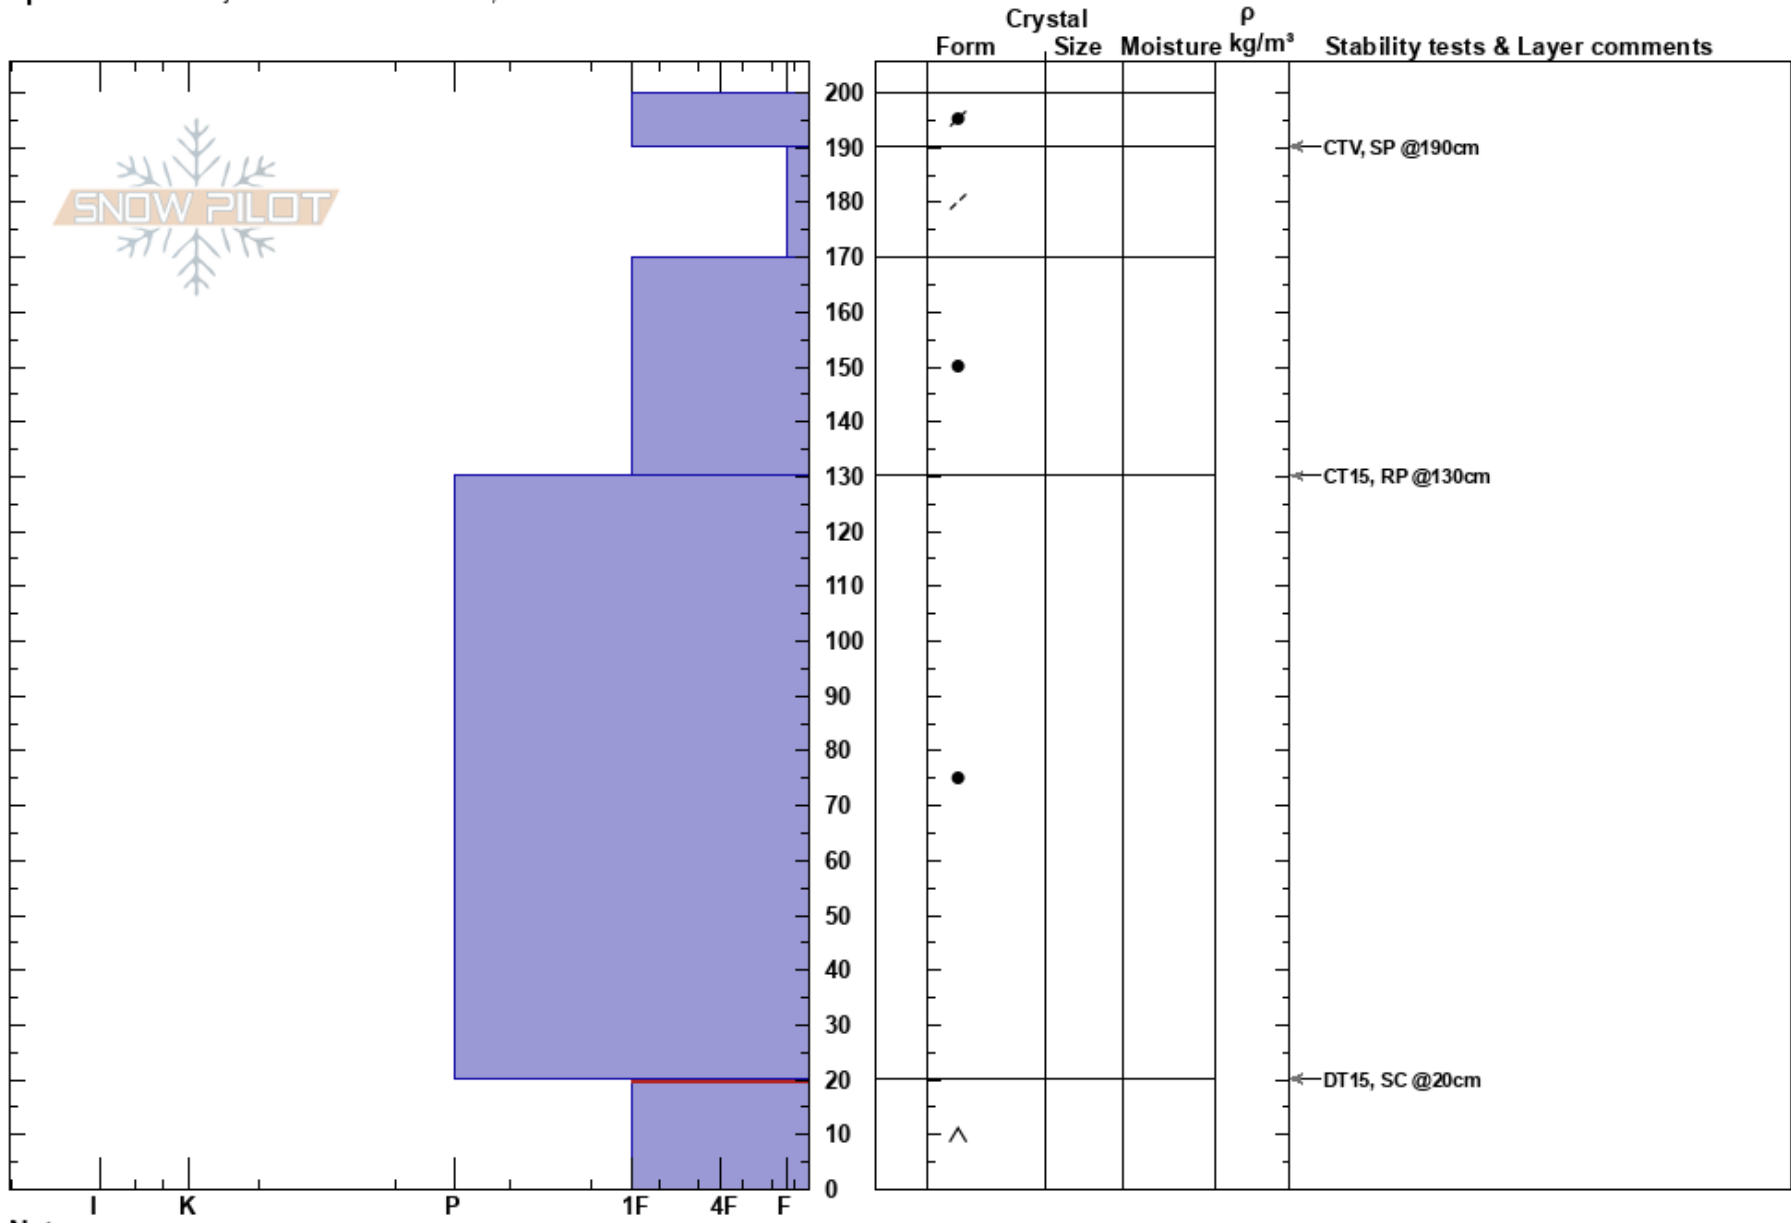

20180208 Watrous

Spencer Logan

Stability:

HS:200

Layer Notes:

Front Range

02/08/2018 - 11:00am

Air Temperature:

20-0cm: Problematic layer

CO

Co-ord: 39.72566N, -105.84536W

Sky Cover: BKN

Elevation: 12400 ft

Slope Angle: 30°

Precipitation: NO

Aspect: E

Wind Loading: yes

Wind: W Moderate

Specifics: Pit is adjacent to avalanche: crown;

Notes: