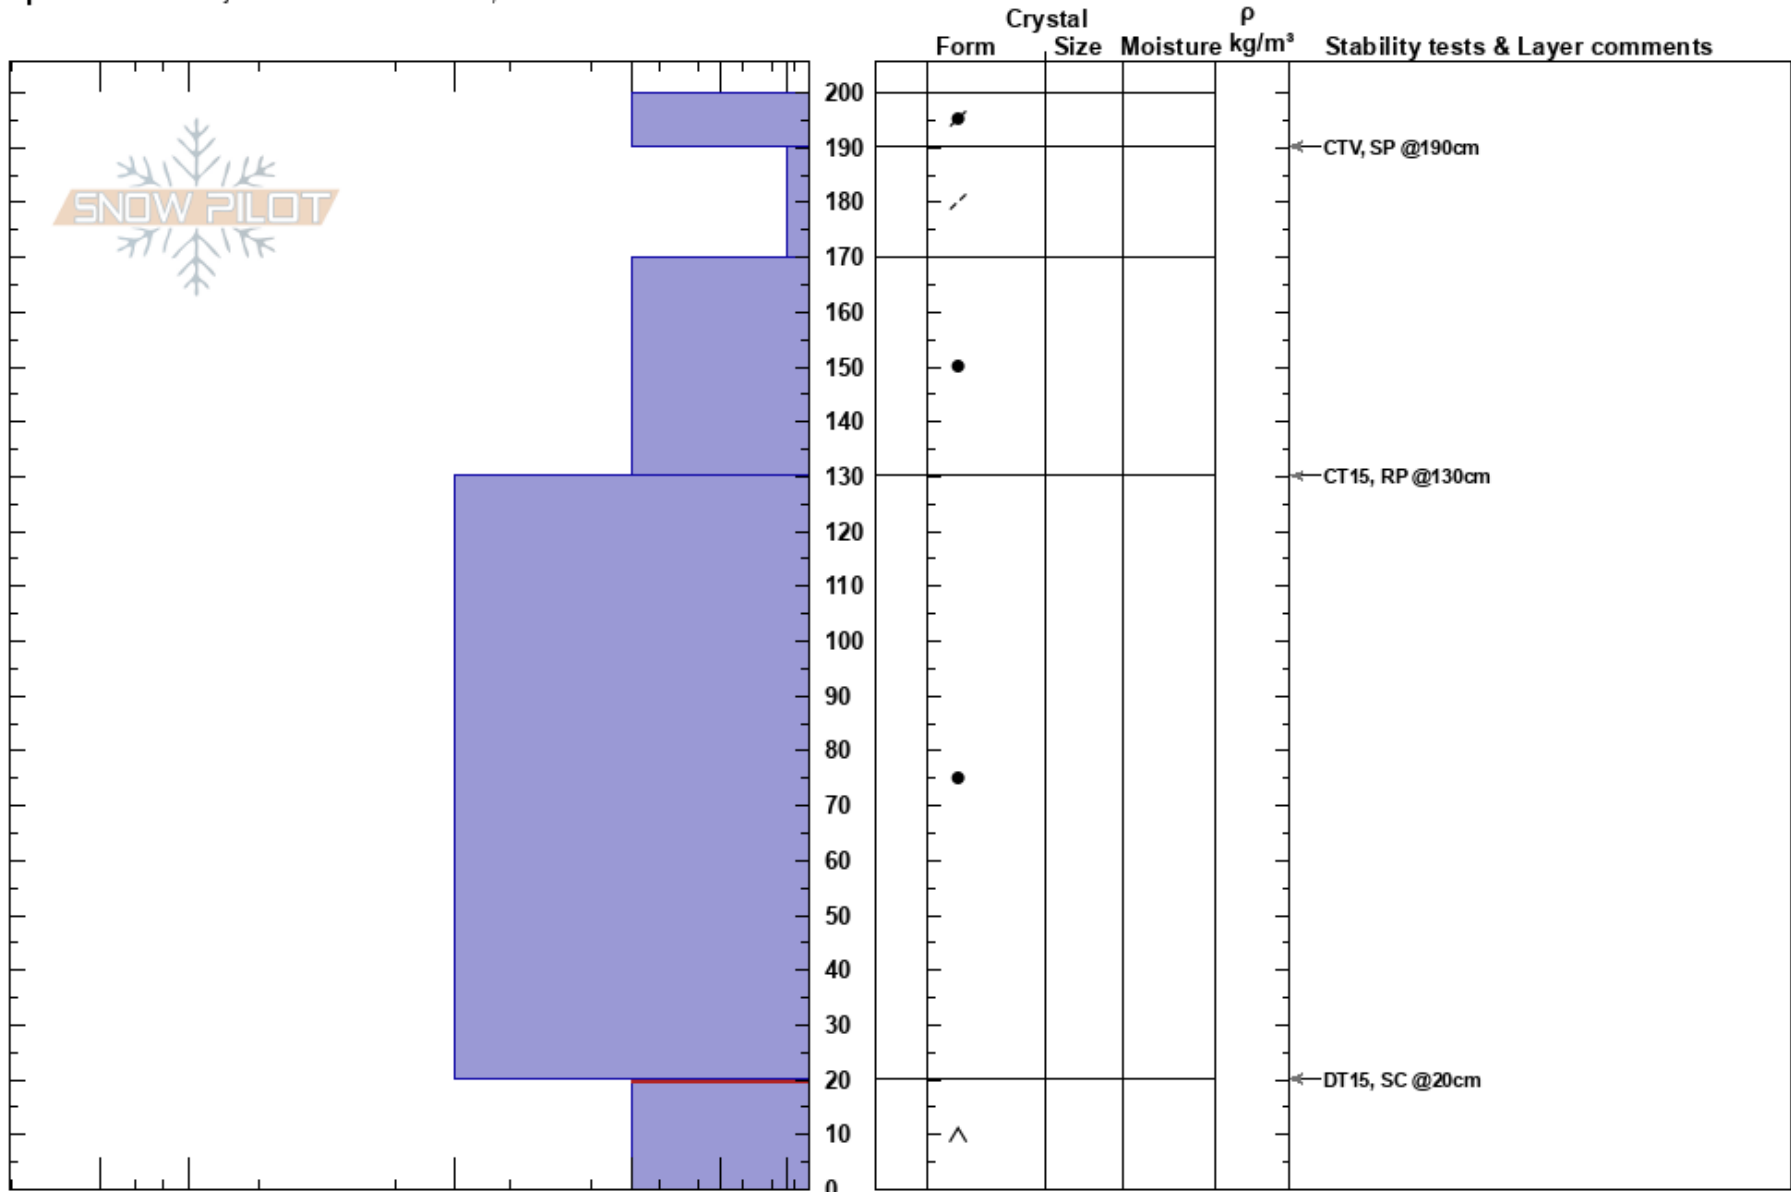

20180208 Watrous

Spencer Logan

Stability:

HS:200

Layer Notes:

Front Range

02/08/2018 - 11:00am

Air Temperature:

20-0cm: Problematic layer

CO

Co-ord: 39.72566N, -105.84536W

Sky Cover: BKN

Elevation: 12400 ft

Slope Angle: 30°

Precipitation: NO

Aspect: E

Wind Loading: yes

Wind: W Moderate

Specifics: Pit is adjacent to avalanche: crown;

Notes: