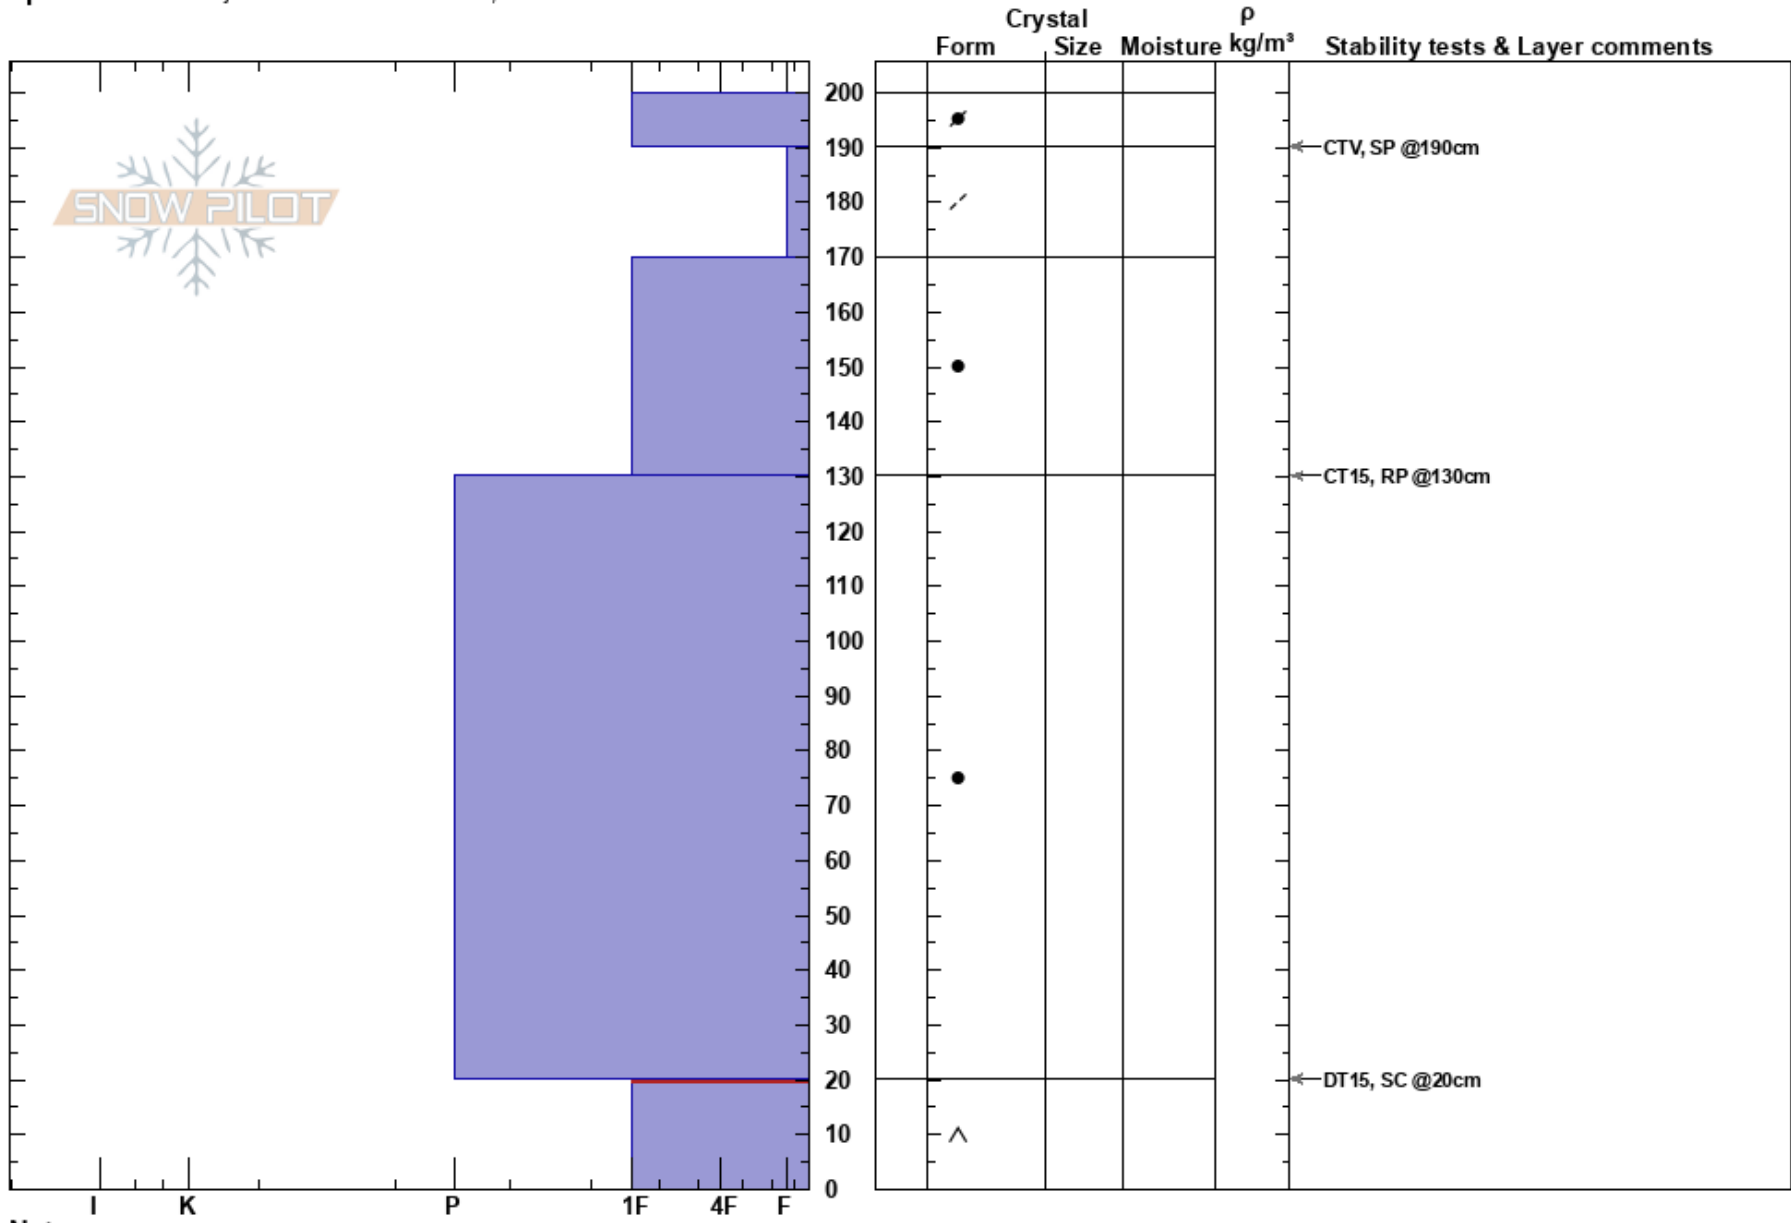

20180208 Watrous

Spencer Logan

Stability:

HS:200

Layer Notes:

Front Range

02/08/2018 - 11:00am

Air Temperature:

20-0cm: Problematic layer

CO

Co-ord: 39.72566N, -105.84536W

Sky Cover: BKN

Elevation: 12400 ft

Slope Angle: 30°

Precipitation: NO

Aspect: E

Wind Loading: yes

Wind: W Moderate

Specifics: Pit is adjacent to avalanche: crown;

Notes:

I K P 1F 4F F