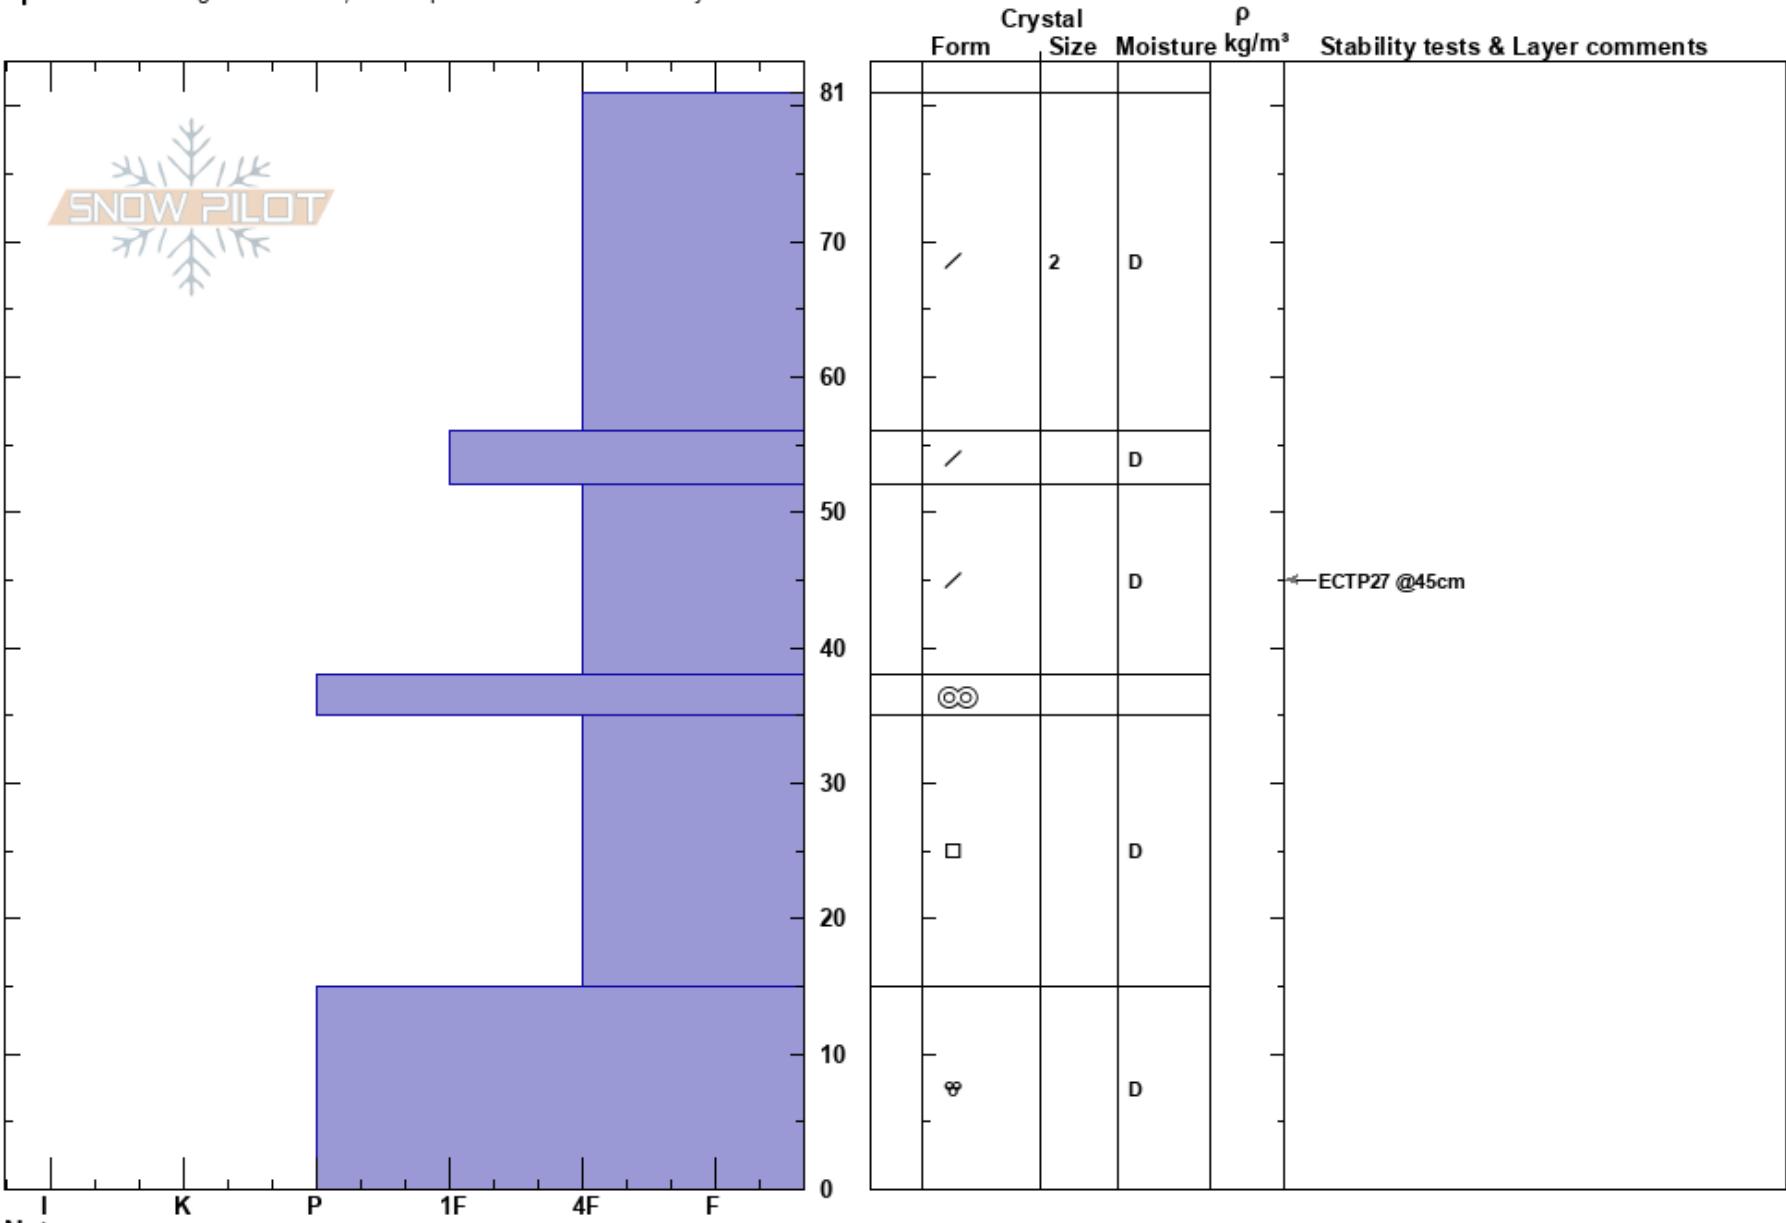

TEST BB 4
 Coronet Peak
 New Zealand
Elevation: 1550 m
Aspect: SE
Specifics: Pit dug in a Ski Area; Pit is representative of backcountry

Noah Bangle
 01/08/2024 - 11:00
Co-ord:
Slope Angle:
Wind Loading: previous

Stability:
Air Temperature:
Sky Cover: FEW
Precipitation: NO
Wind: E Light Breeze

HS:81
PF:70
PS:17
 56-52cm: Problematic layer

Notes: