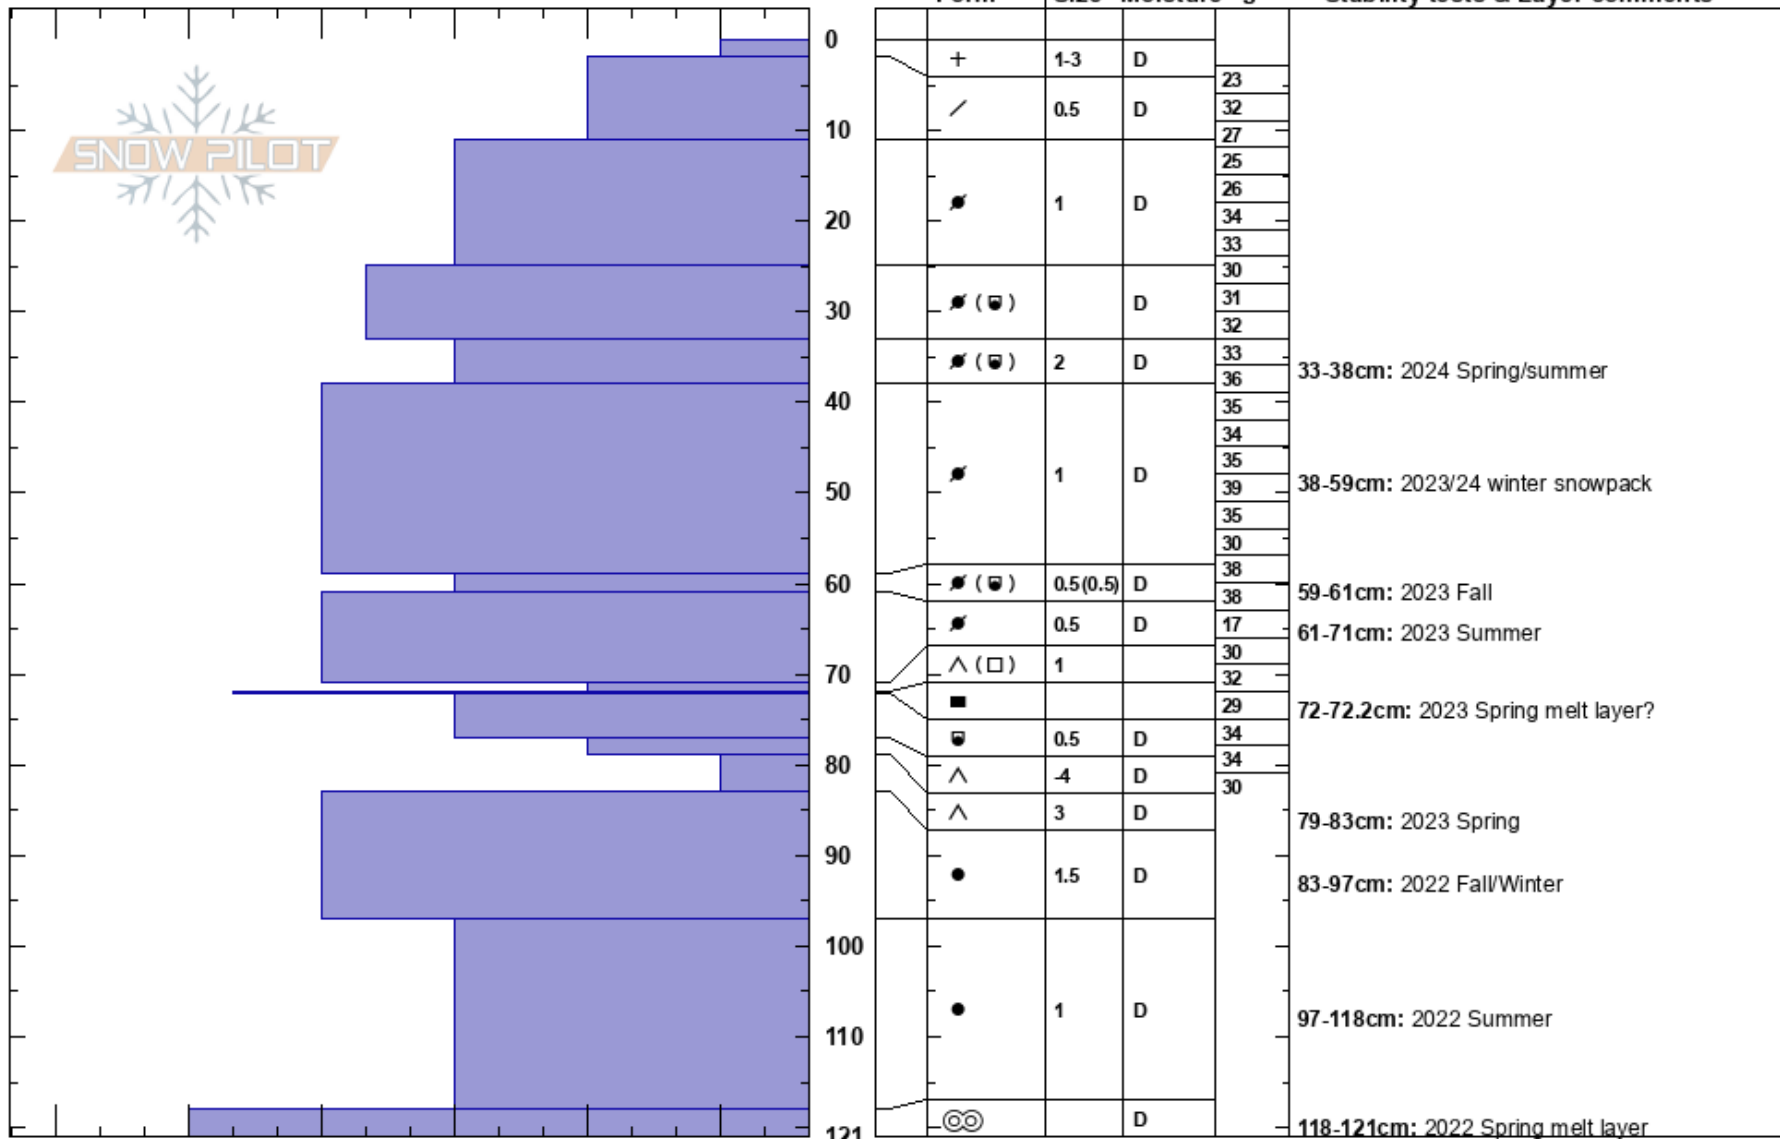

Walden Snowpit

Caleigh Warner

18/07/2024 - 10:00

Greenland

Co-ord: 72.57385N, -38.46156W

Elevation: 3210 m

Slope Angle: 0°

Aspect:

33-38cm: 2024 Spring/summer

38-59cm: 2023/24 winter snowpack

59-61cm: 2023 Fall

61-71cm: 2023 Summer

72-72.2cm: 2023 Spring melt layer?

[More Layer Comments below]

Notes: Additional Layer Comments: 72.2-72cm: Problematic layer; 83-79cm: 2023 Spring; 97-83cm: 2022 Fall/Winter; 118-97cm: 2022 Summer; 121-118cm: 2022 Spring melt layer;