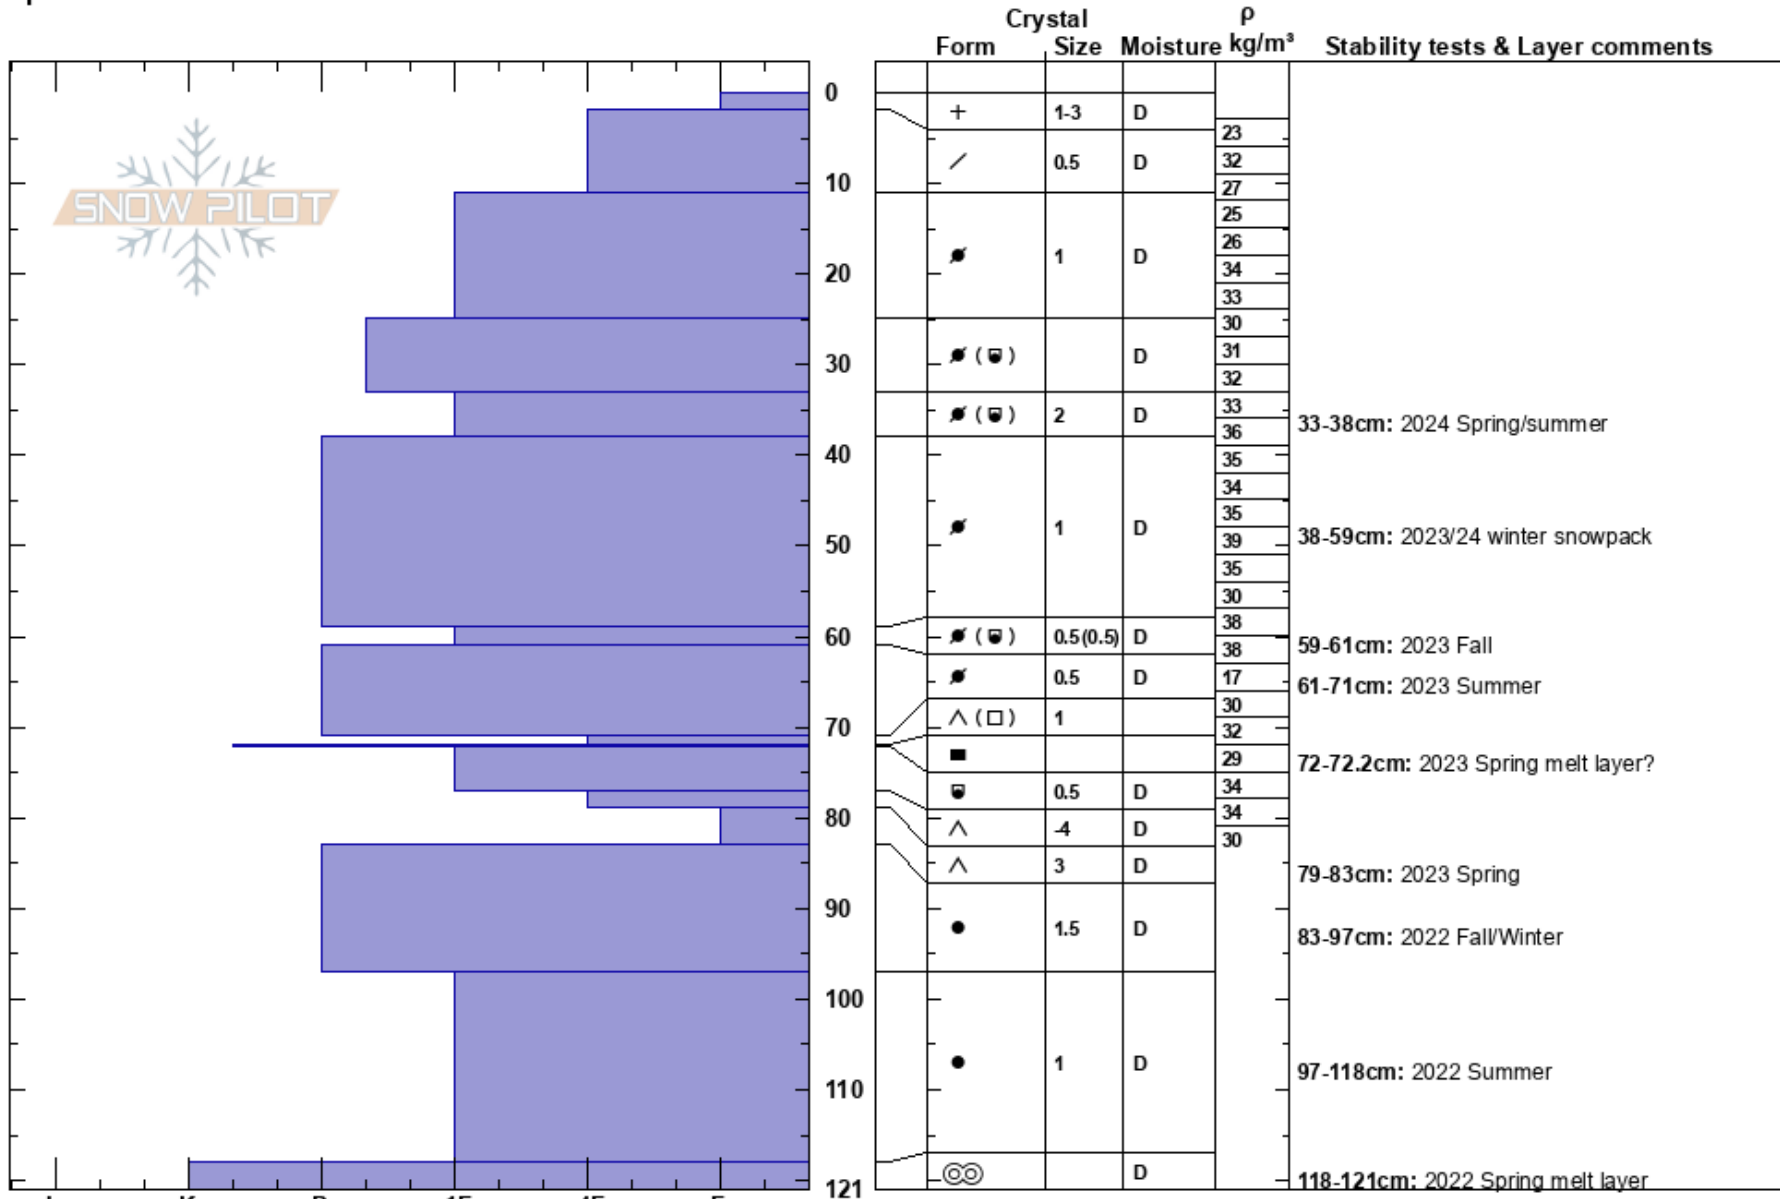

59-61cm: 2023 Fall

61-71cm: 2023 Summer

72-72.2cm: 2023 Spring melt layer?

[More Layer Comments below]

Greenland

Co-ord: 72.57385N, -38.46156W

Sky Cover: FEW

Precipitation: NO

Wind: SE Calm

Elevation: 3210 m

Slope Angle: 0°

Aspect:

Wind Loading: no

Specifics:

Notes: Additional Layer Comments: 72.2-72cm: Problematic layer; 83-79cm: 2023 Spring; 97-83cm: 2022 Fall/Winter; 118-97cm: 2022 Summer; 121-118cm: 2022 Spring melt layer;