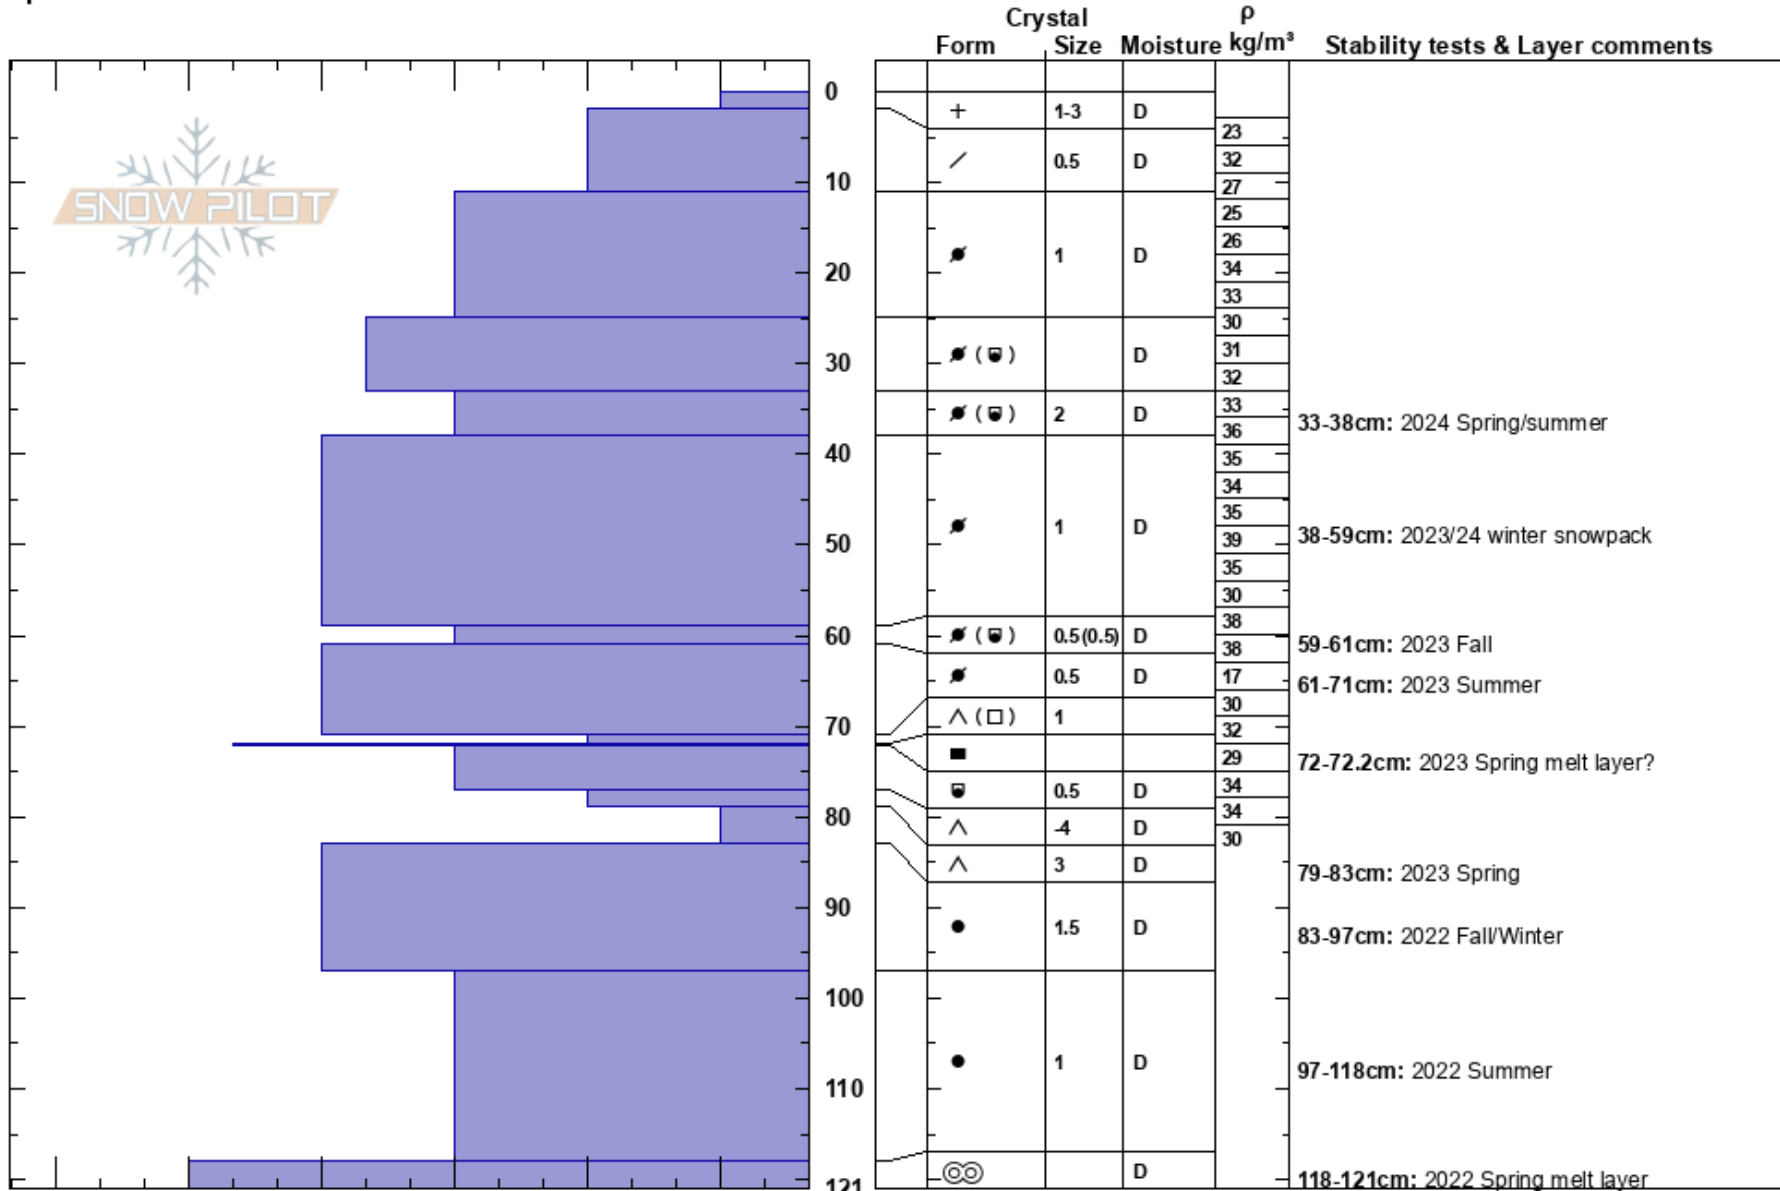

59-61cm: 2023 Fall

61-71cm: 2023 Summer

72-72.2cm: 2023 Spring melt layer?

[More Layer Comments below]

Greenland

Co-ord: 72.57385N, -38.46156W

Sky Cover: FEW

Precipitation: NO

Wind: SE Calm

Elevation: 3210 m

Slope Angle: 0°

Aspect:

Wind Loading: no

Specifics:

Notes: Additional Layer Comments: 72.2-72cm: Problematic layer; 83-79cm: 2023 Spring; 97-83cm: 2022 Fall/Winter; 118-97cm: 2022 Summer; 121-118cm: 2022 Spring melt layer;