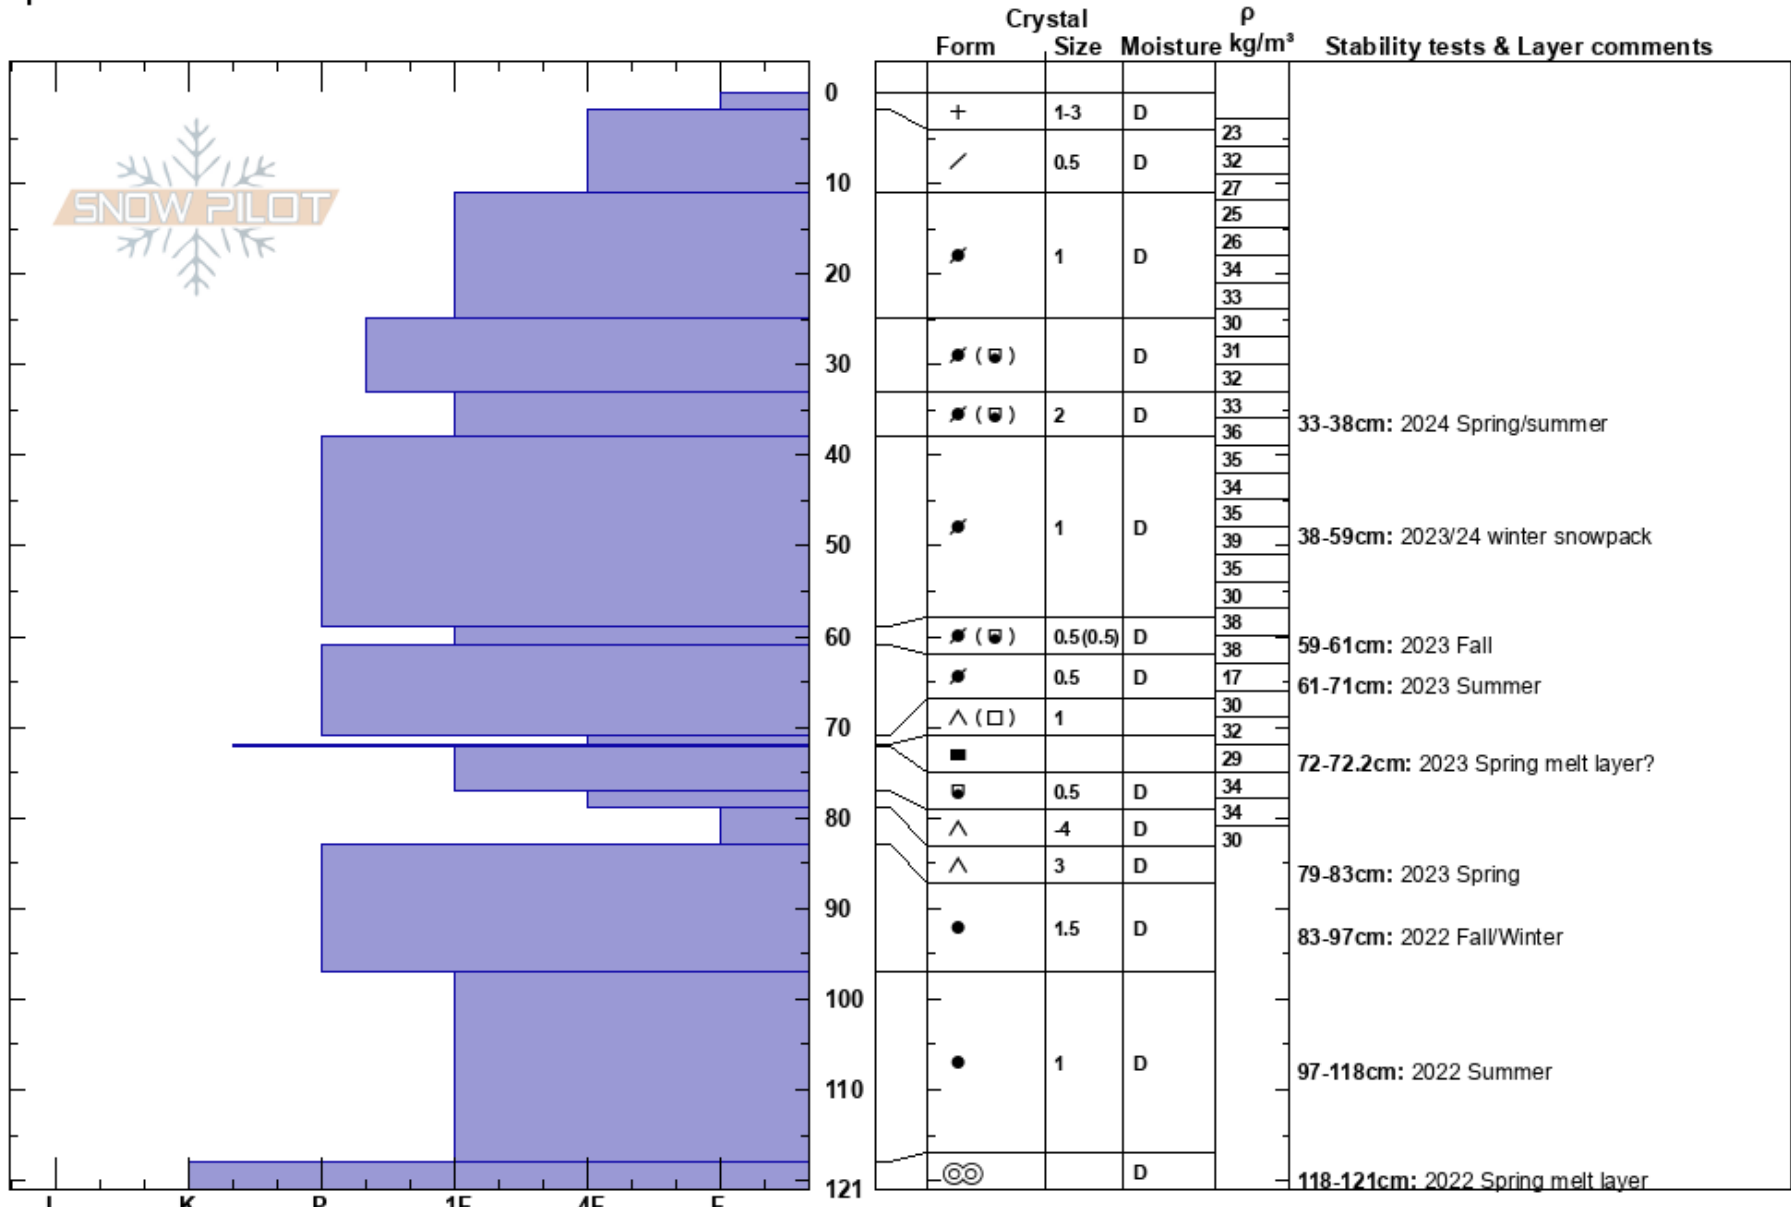

Walden Snowpit

Caleigh Warner

18/07/2024 - 10:00

Greenland

Co-ord: 72.57385N, -38.46156W

Elevation: 3210 m

Slope Angle: 0°

Aspect:

33-38cm: 2024 Spring/summer

38-59cm: 2023/24 winter snowpack

59-61cm: 2023 Fall

61-71cm: 2023 Summer

72-72.2cm: 2023 Spring melt layer?

[More Layer Comments below]

Notes: Additional Layer Comments: 72.2-72cm: Problematic layer; 83-79cm: 2023 Spring; 97-83cm: 2022 Fall/Winter; 118-97cm: 2022 Summer; 121-118cm: 2022 Spring melt layer;