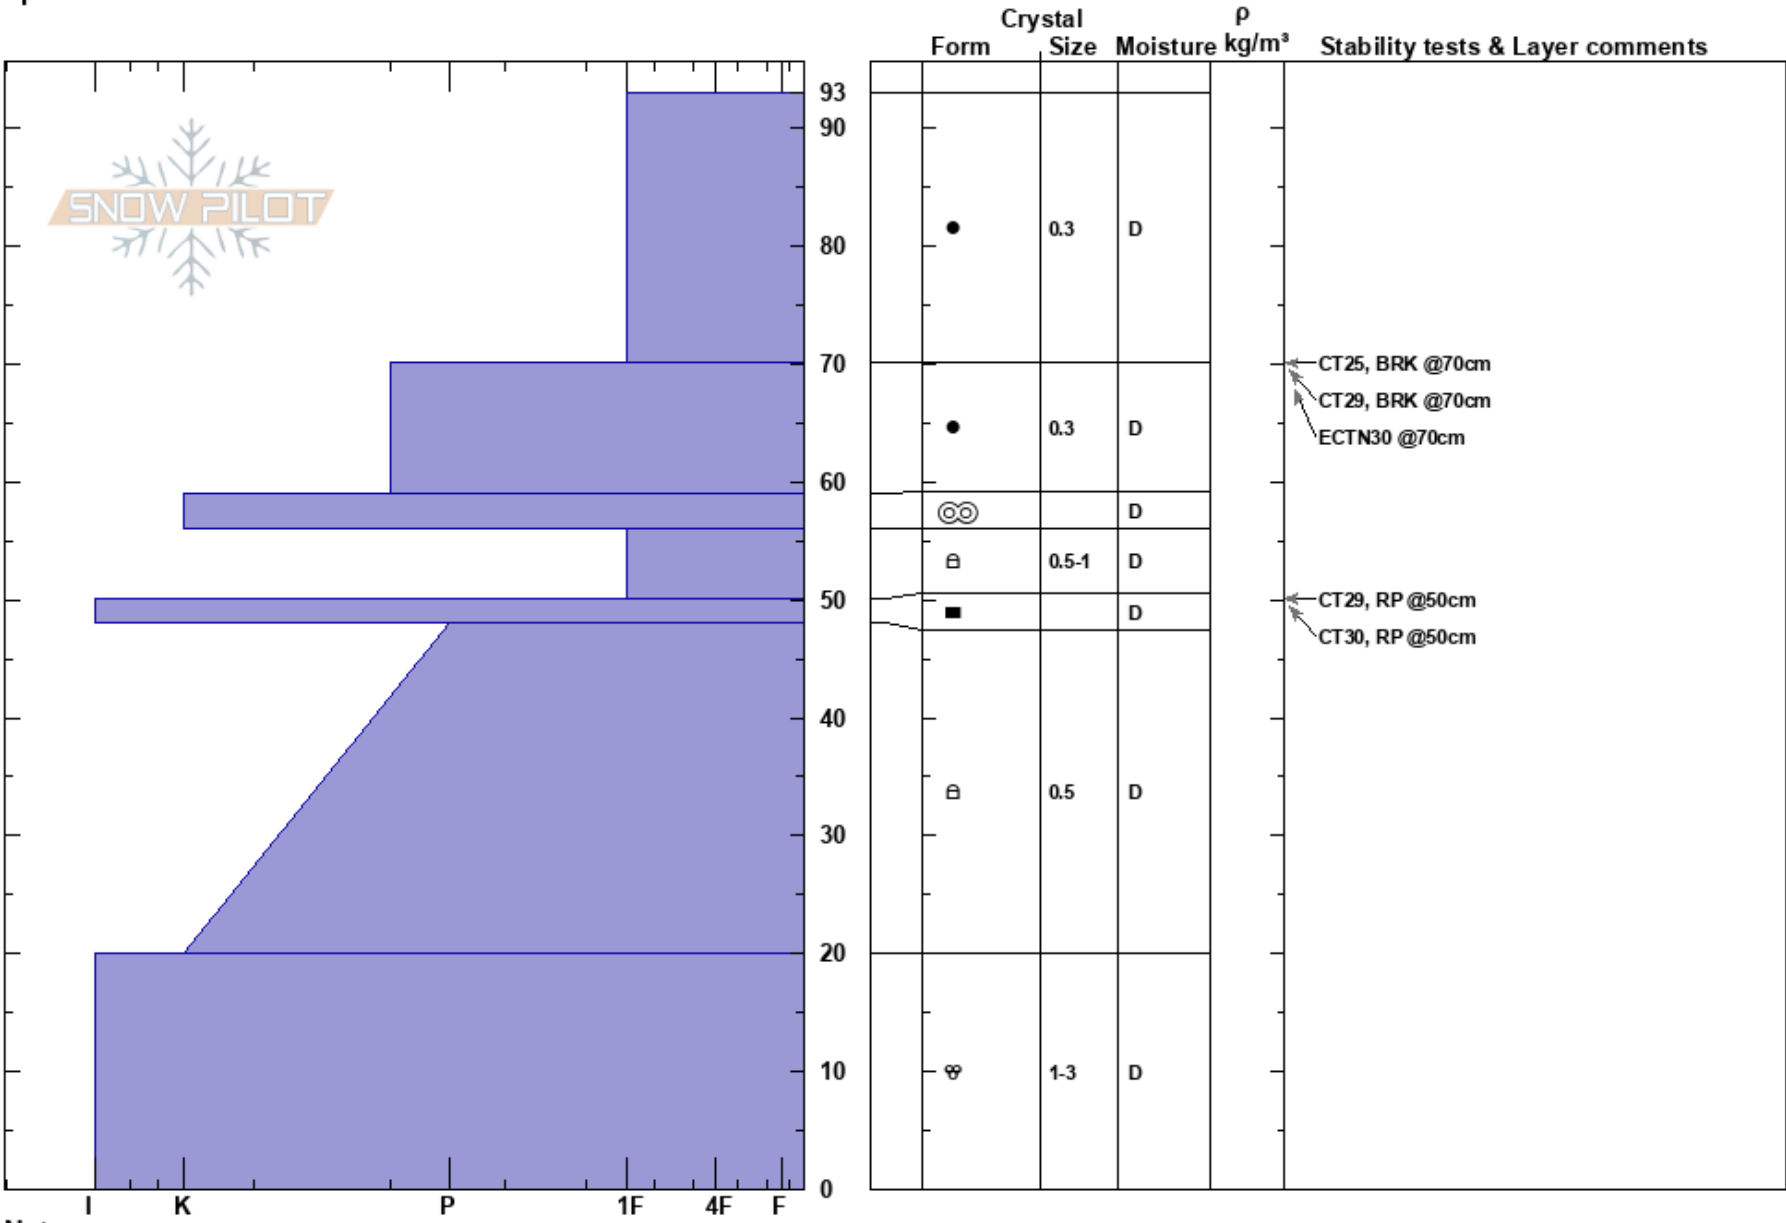

Central  
 Baguales  
 Argentina  
 Elevation: 1860 m  
 Aspect: 135°  
 Specifics:

Colin Mitchell  
 30/07/2024 - 10:45  
 Co-ord: -41.50913N, -71.27542W  
 Slope Angle: 22°  
 Wind Loading: no

Stability:  
 Air Temperature: -2°C  
 Sky Cover: BKN  
 Precipitation: NO  
 Wind: NW Light Breeze

HS:93  
 PF:25  
 56-50cm: Problematic layer

Layer Notes:

Notes: