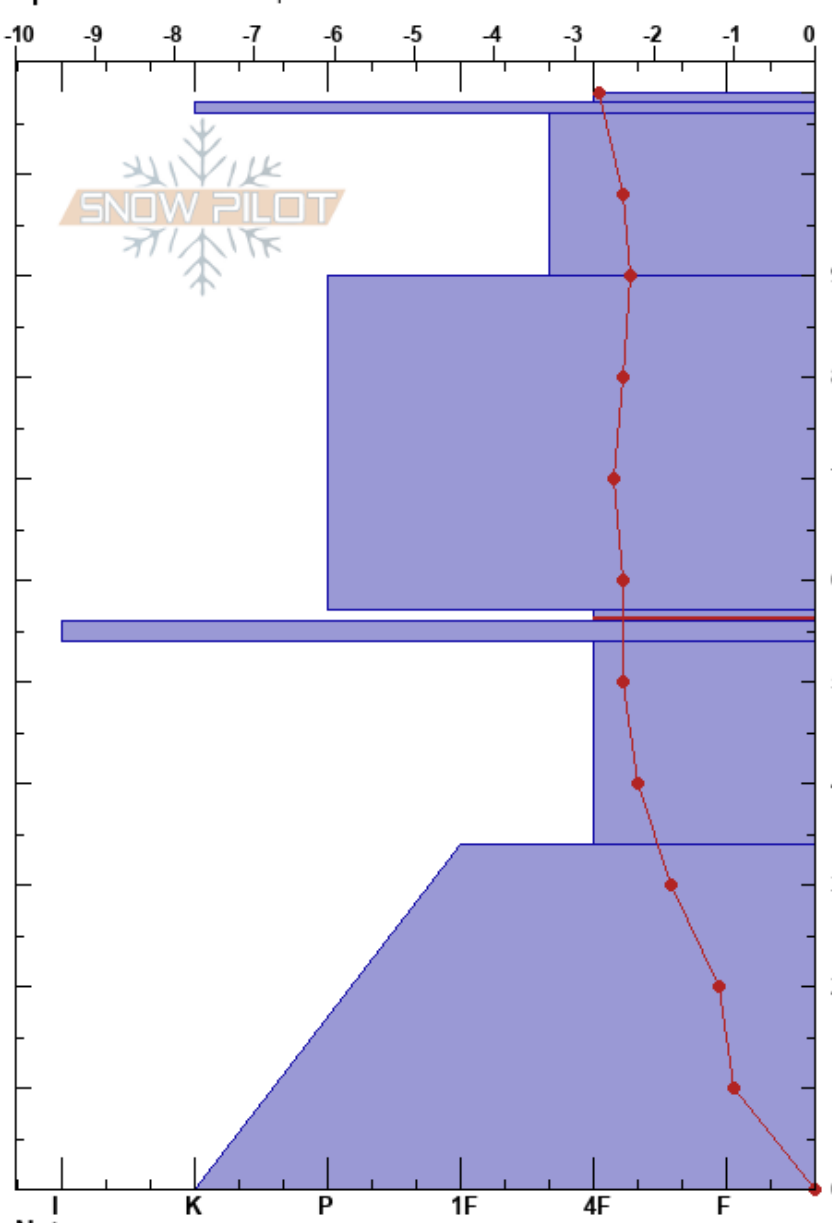

Telex Fans
 Remarkables Range
 New Zealand
Elevation: 1975 m
Aspect: SE
Specifics: We skied slope

Remarks Snow Safety
 25/07/2024 - 12:45
Co-ord: -45.06299S, 168.80457E
Slope Angle: 37°
Wind Loading: no

Stability: Good **HS:**108 **Layer Notes:**
Air Temperature: -2°C **PF:**10 57-56cm:Problematic layer
Sky Cover: CLR **PS:** 1
Precipitation: NO
Wind: SW Light Breeze

Height (cm)	Crystal		ρ kg/m ³	Stability tests & Layer comments
	Form	Size		
108	-	1	D	
100	■	1	D	
90	■	1	D	←ECTN21 @91cm
80	●	0.5	D	
70	●	0.5	D	
60	●	0.5	D	
55	□	1.5-2.5	D	
50	=			
40	□	2-3	D	
30	□	2-3	D	
20	□ (□)	1-3	D	
10	□ (□)	1-3	D	
0				

Notes: Pit dug by Grice Adams and Olive Butcher.