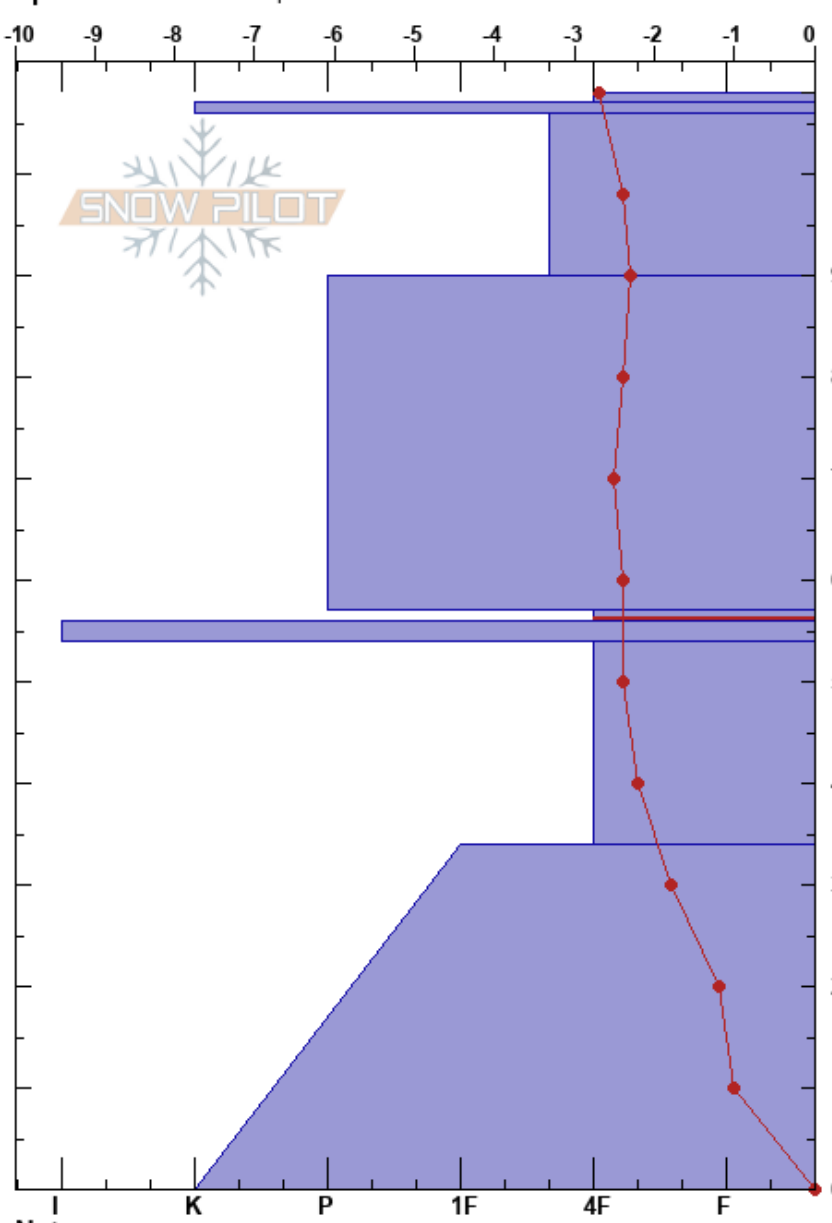

Telex Fans
 Remarkables Range
 New Zealand
Elevation: 1975 m
Aspect: SE
Specifics: We skied slope

Remarks Snow Safety
 25/07/2024 - 12:45
Co-ord: -45.06299S, 168.80457E
Slope Angle: 37°
Wind Loading: no

Stability: Good **HS:**108 **Layer Notes:**
Air Temperature: -2°C **PF:**10 57-56cm:Problematic layer
Sky Cover: CLR **PS:** 1
Precipitation: NO
Wind: SW Light Breeze

| Height (cm) | Crystal | | ρ kg/m ³ | Stability tests & Layer comments |
|-------------|---------|---------|-----------------------------|----------------------------------|
| | Form | Size | | |
| 108 | - | 1 | D | |
| 100 | ■ | 1 | D | |
| 90 | ☉ | 0.5 | D | ← ECTN21 @91cm |
| 60 | □ | 1.5-2.5 | D | |
| 50 | = | | | |
| 40 | □ | 2-3 | D | |
| 20 | ▣ (□) | 1-3 | D | |

Notes: Pit dug by Grice Adams and Olive Butcher.