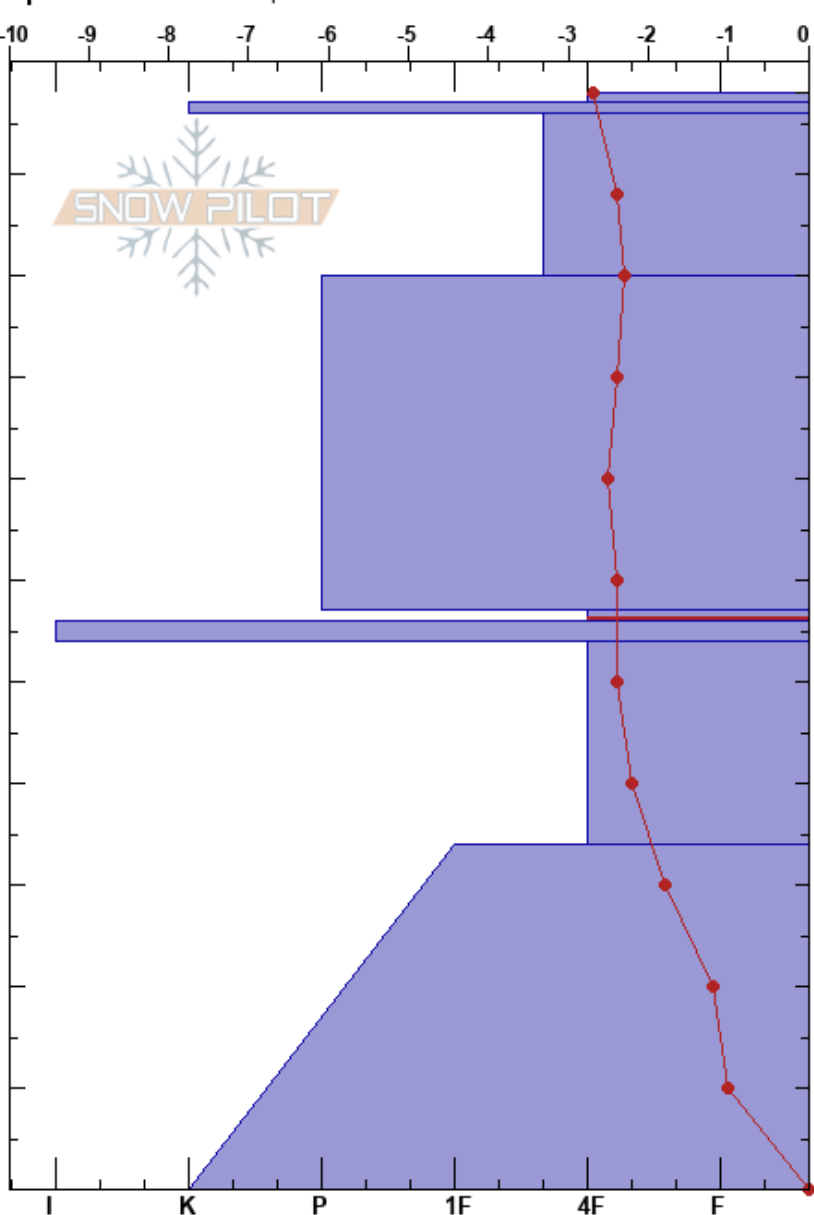

Telex Fans
 Remarkables Range
 New Zealand
Elevation: 1975 m
Aspect: SE
Specifics: We skied slope

Remarks Snow Safety
 25/07/2024 - 12:45
Co-ord: -45.06299S, 168.80457E
Slope Angle: 37°
Wind Loading: no

Stability: Good **HS:**108 **Layer Notes:**
Air Temperature: -2°C **PF:**10 57-56cm:Problematic layer
Sky Cover: CLR **PS:** 1
Precipitation: NO
Wind: SW Light Breeze

Height (cm)	Crystal		ρ kg/m ³	Stability tests & Layer comments
	Form	Size		
108	-	1	D	
100	■	1	D	
90	■	1	D	←ECTN21 @91cm
80	●	0.5	D	
70	●	0.5	D	
60	●	0.5	D	
57-56	□	1.5-2.5	D	
50	=			
40	□	2-3	D	
30	□	2-3	D	
20	□ (□)	1-3	D	
10	□	1-3	D	
0				

Notes: Pit dug by Grice Adams and Olive Butcher.