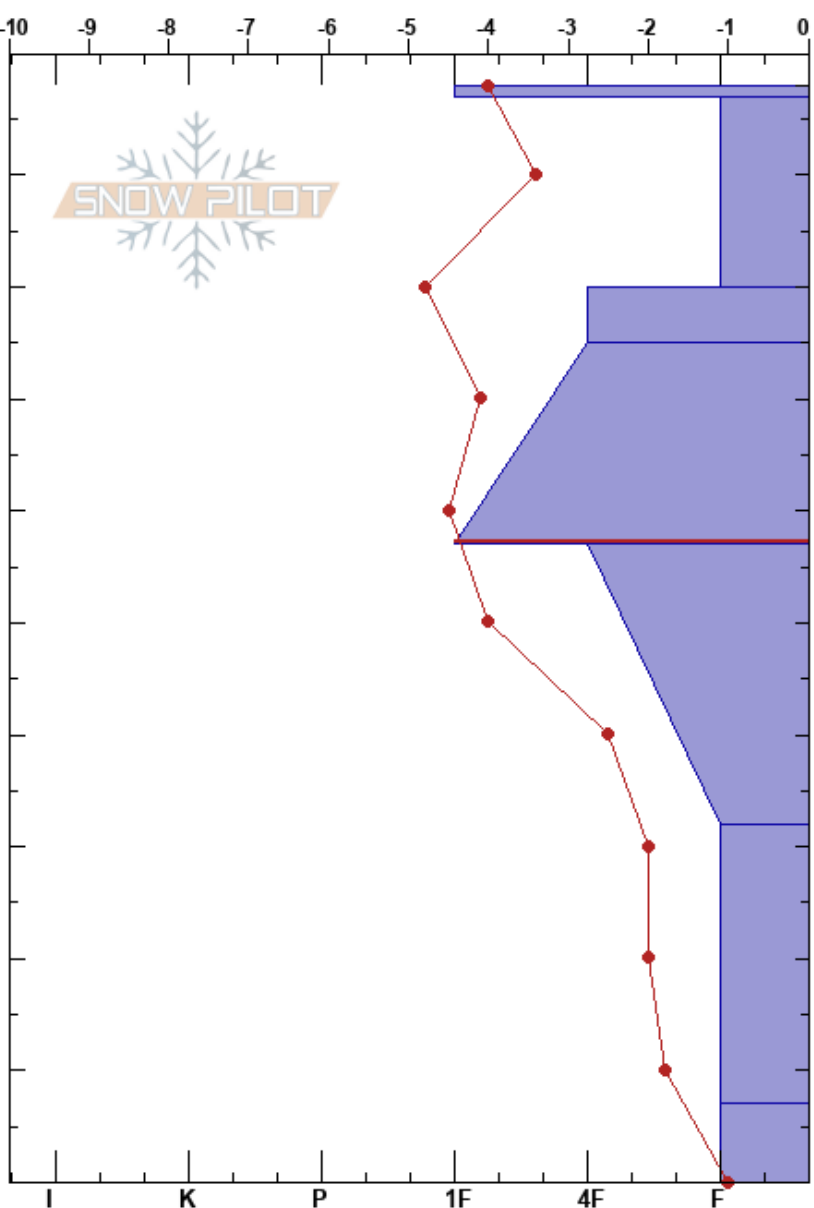

Breck Lower Pitchfork
 Vail/Summit County
 CO
Elevation: 11210 ft
Aspect: E

Cameron Prickett
 02/08/2018 - 1:23pm
Co-ord: 39.44937N, -106.07266W
Slope Angle: 18°
Wind Loading: previous

Stability: Fair **HS:**98 **Layer Notes:**
Air Temperature: -3.5°C **PS:** 18 75-57cm:Problematic layer
Sky Cover: SCT
Precipitation: NO
Wind: NW Calm

Specifics: Pit dug in a Ski Area; Pit is representative of backcountry; We skied slope

Form	Crystal		ρ kg/m ³	Stability tests & Layer comments
	Size	Moisture		
•	1	D		
/	1-2	D		
⊖	1	D		←ECTP22 @76cm
⊖	1-2	D		
⊖	2-3	D-M		←CT13, Q2 @58cm BREAK ←CT22, Q2 @54cm RP
□	3-4			
△	3-5			