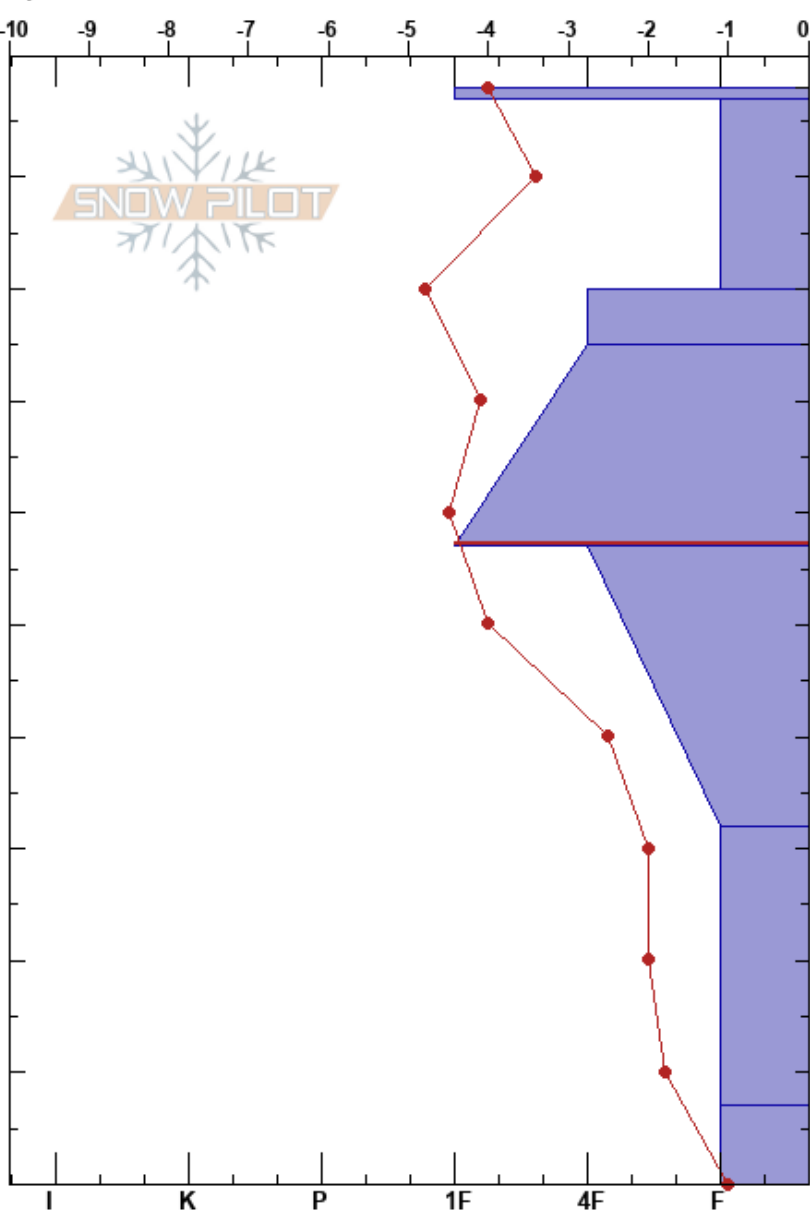

Breck Lower Pitchfork
 Vail/Summit County
 CO
Elevation: 11210 ft
Aspect: E

Cameron Prickett
 02/08/2018 - 1:23pm
Co-ord: 39.44937N, -106.07266W
Slope Angle: 18°
Wind Loading: previous

Stability: Fair **HS:**98 **Layer Notes:**
Air Temperature: -3.5°C **PS:** 18 75-57cm:Problematic layer
Sky Cover: SCT
Precipitation: NO
Wind: NW Calm

Specifics: Pit dug in a Ski Area; Pit is representative of backcountry; We skied slope

Form	Crystal		ρ kg/m ³	Stability tests & Layer comments
	Size	Moisture		
•	1	D		
/	1-2	D		
⊖	1	D		←ECTP22 @76cm
⊖	1-2	D		
⊖	2-3	D-M		←CT13, Q2 @58cm BREAK ←CT22, Q2 @54cm RP
□	3-4			
△	3-5			