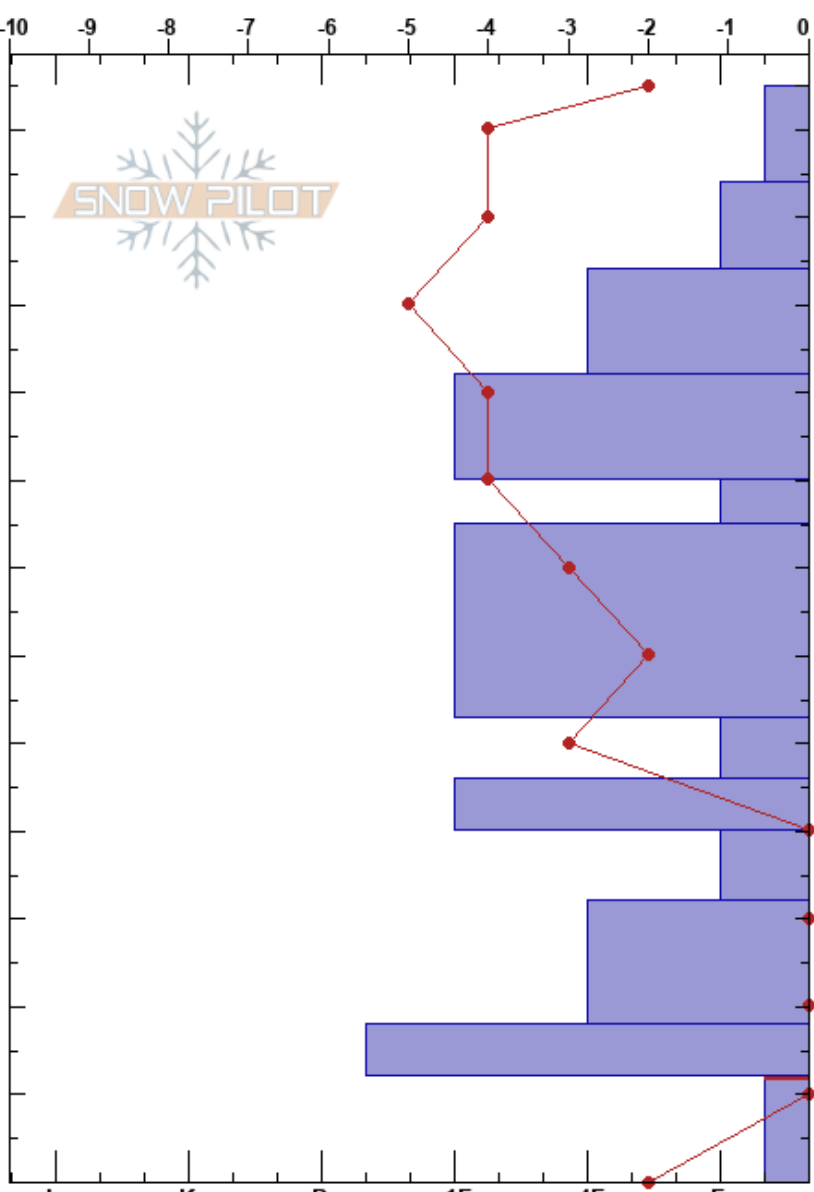

Gold Hill (Lower)
 Tenmile Range
 CO
 Elevation: 10995 ft
 Aspect: 84°

Graham Kane
 02/08/2018 - 3:35pm
 Co-ord: 39.41199N, -106.14756W
 Slope Angle: 20°
 Wind Loading: no

Stability: Good
 Air Temperature: -2°C
 Sky Cover: BKN
 Precipitation: NO
 Wind: W Calm

HS: 125
 PS: 12 12-0cm: Problematic layer

Specifics: Ski tracks on slope; Poor pit location

Form	Crystal Size	Moisture	ρ kg/m ³	Stability tests & Layer comments
/	0.3			
/	0.3			
/	0.3			
•	0.3			
.	0.5			
•	1			
•	1.5			
•	2			
•	3			
□	3			
-	2			
A	5.5			← CT23, SC @12cm