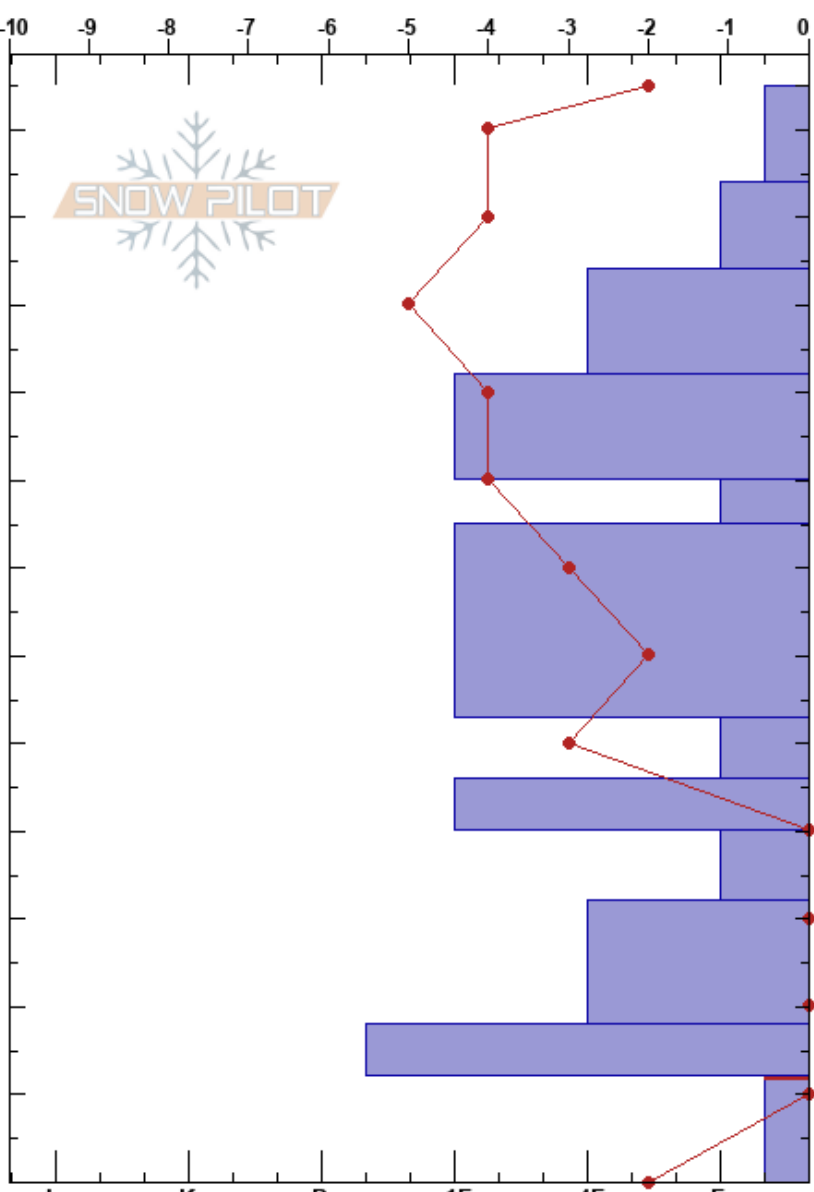

Gold Hill (Lower)  
 Tenmile Range  
 CO  
 Elevation: 10995 ft  
 Aspect: 84°

Graham Kane  
 02/08/2018 - 3:35pm  
 Co-ord: 39.41199N, -106.14756W  
 Slope Angle: 20°  
 Wind Loading: no

Stability: Good  
 Air Temperature: -2°C  
 Sky Cover: BKN  
 Precipitation: NO  
 Wind: W Calm

HS: 125  
 PS: 12 12-0cm: Problematic layer

Specifics: Ski tracks on slope; Poor pit location

Height (cm)	Crystal		$\rho$ kg/m <sup>3</sup>	Stability tests & Layer comments
	Form	Size		
125				
120	/	0.3		
110	/	0.3		
100	/	0.3		
90	•	0.3		
80	•	0.5		
70	•	1		
60	•	1		
50	•	1.5		
40	•	2		
30	•	3		
20	•	3		
10	•	2		← CT23, SC @12cm
0	A	5.5		