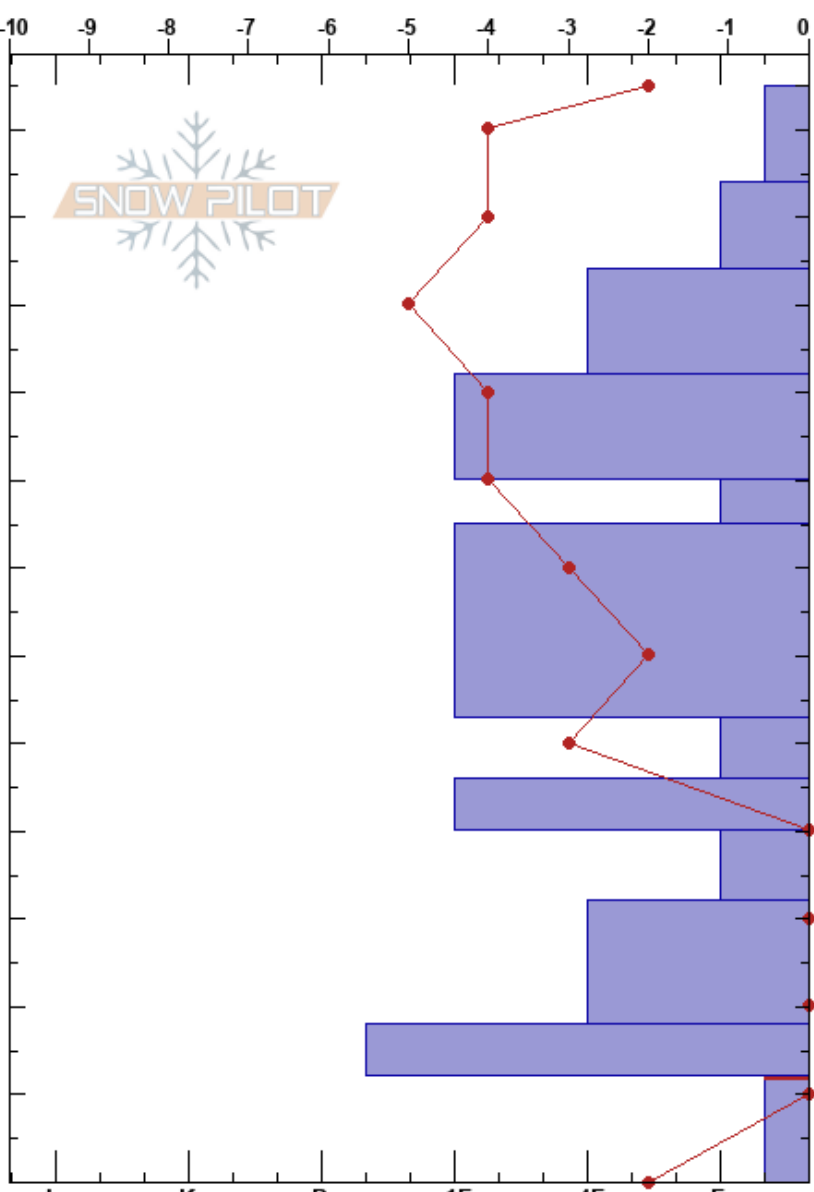

Gold Hill (Lower)
 Tenmile Range
 CO
 Elevation: 10995 ft
 Aspect: 84°

Graham Kane
 02/08/2018 - 3:35pm
 Co-ord: 39.41199N, -106.14756W
 Slope Angle: 20°
 Wind Loading: no

Stability: Good
 Air Temperature: -2°C
 Sky Cover: BKN
 Precipitation: NO
 Wind: W Calm

HS: 125
 PS: 12 12-0cm: Problematic layer

Specifics: Ski tracks on slope; Poor pit location

Height (cm)	Crystal		ρ kg/m ³	Stability tests & Layer comments
	Form	Size		
125				
120	/	0.3		
110	/	0.3		
100	/	0.3		
90	•	0.3		
80	•	0.5		
70	•	1		
60	•	1		
50	•	1.5		
40	•	2		
30	•	3		
20	•	3		
10	•	2		← CT23, SC @12cm
0	A	5.5		