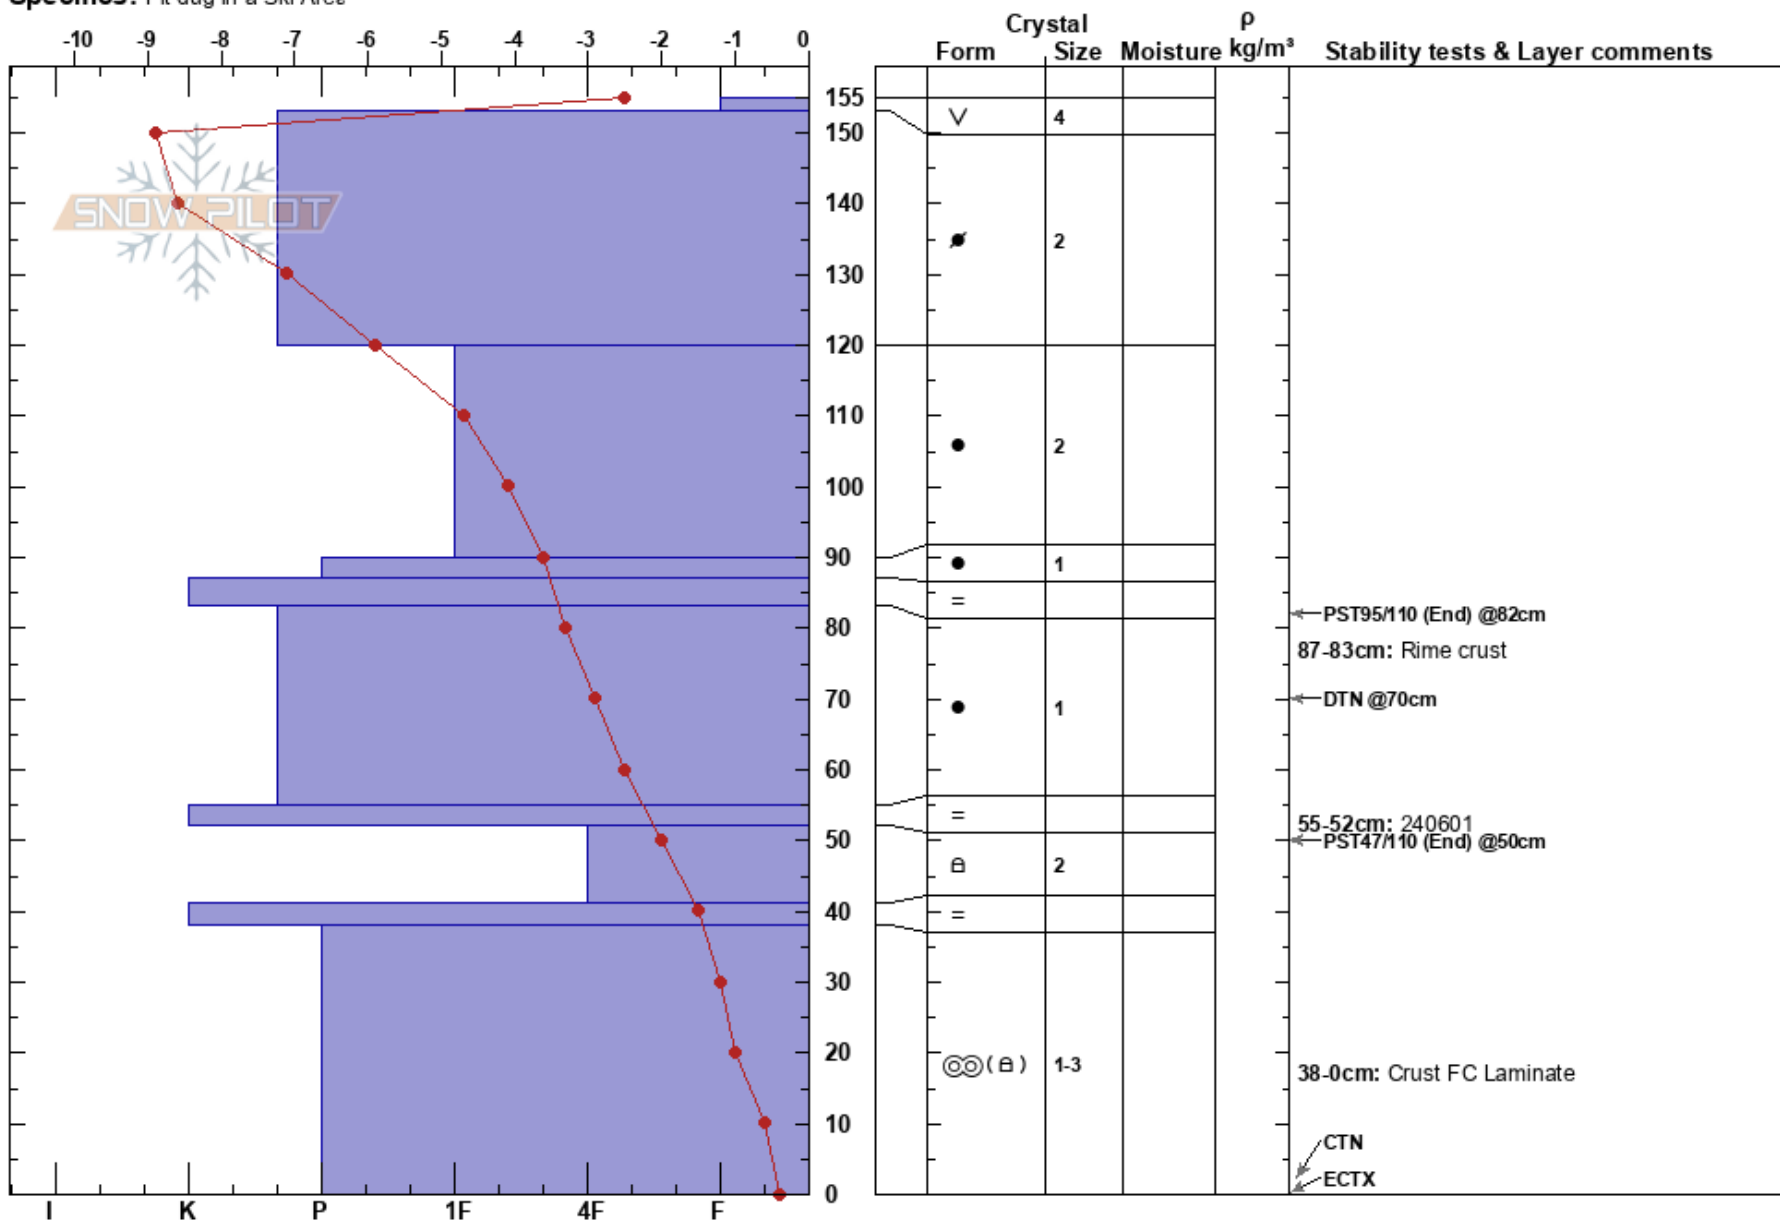

Towers 5  
 Emily Scott  
 21/07/2024 - 11:30  
 New Zealand  
**Elevation:** 1987 m  
**Aspect:** SE  
**Specifics:** Pit dug in a Ski Area

**Co-ord:** -44.63754N, 168.87040W  
**Slope Angle:** 35°  
**Wind Loading:**

**Stability:**  
**Air Temperature:** -2.7°C  
**Sky Cover:** OVC  
**Precipitation:** NO  
**Wind:** NE Light Breeze

**HS:** 155  
**PF:** 3  
**PS:** 0  
 87-83cm: Rime crust  
 55-52cm: 240601  
 52-41cm: Problematic layer  
 38-0cm: Crust FC Laminate