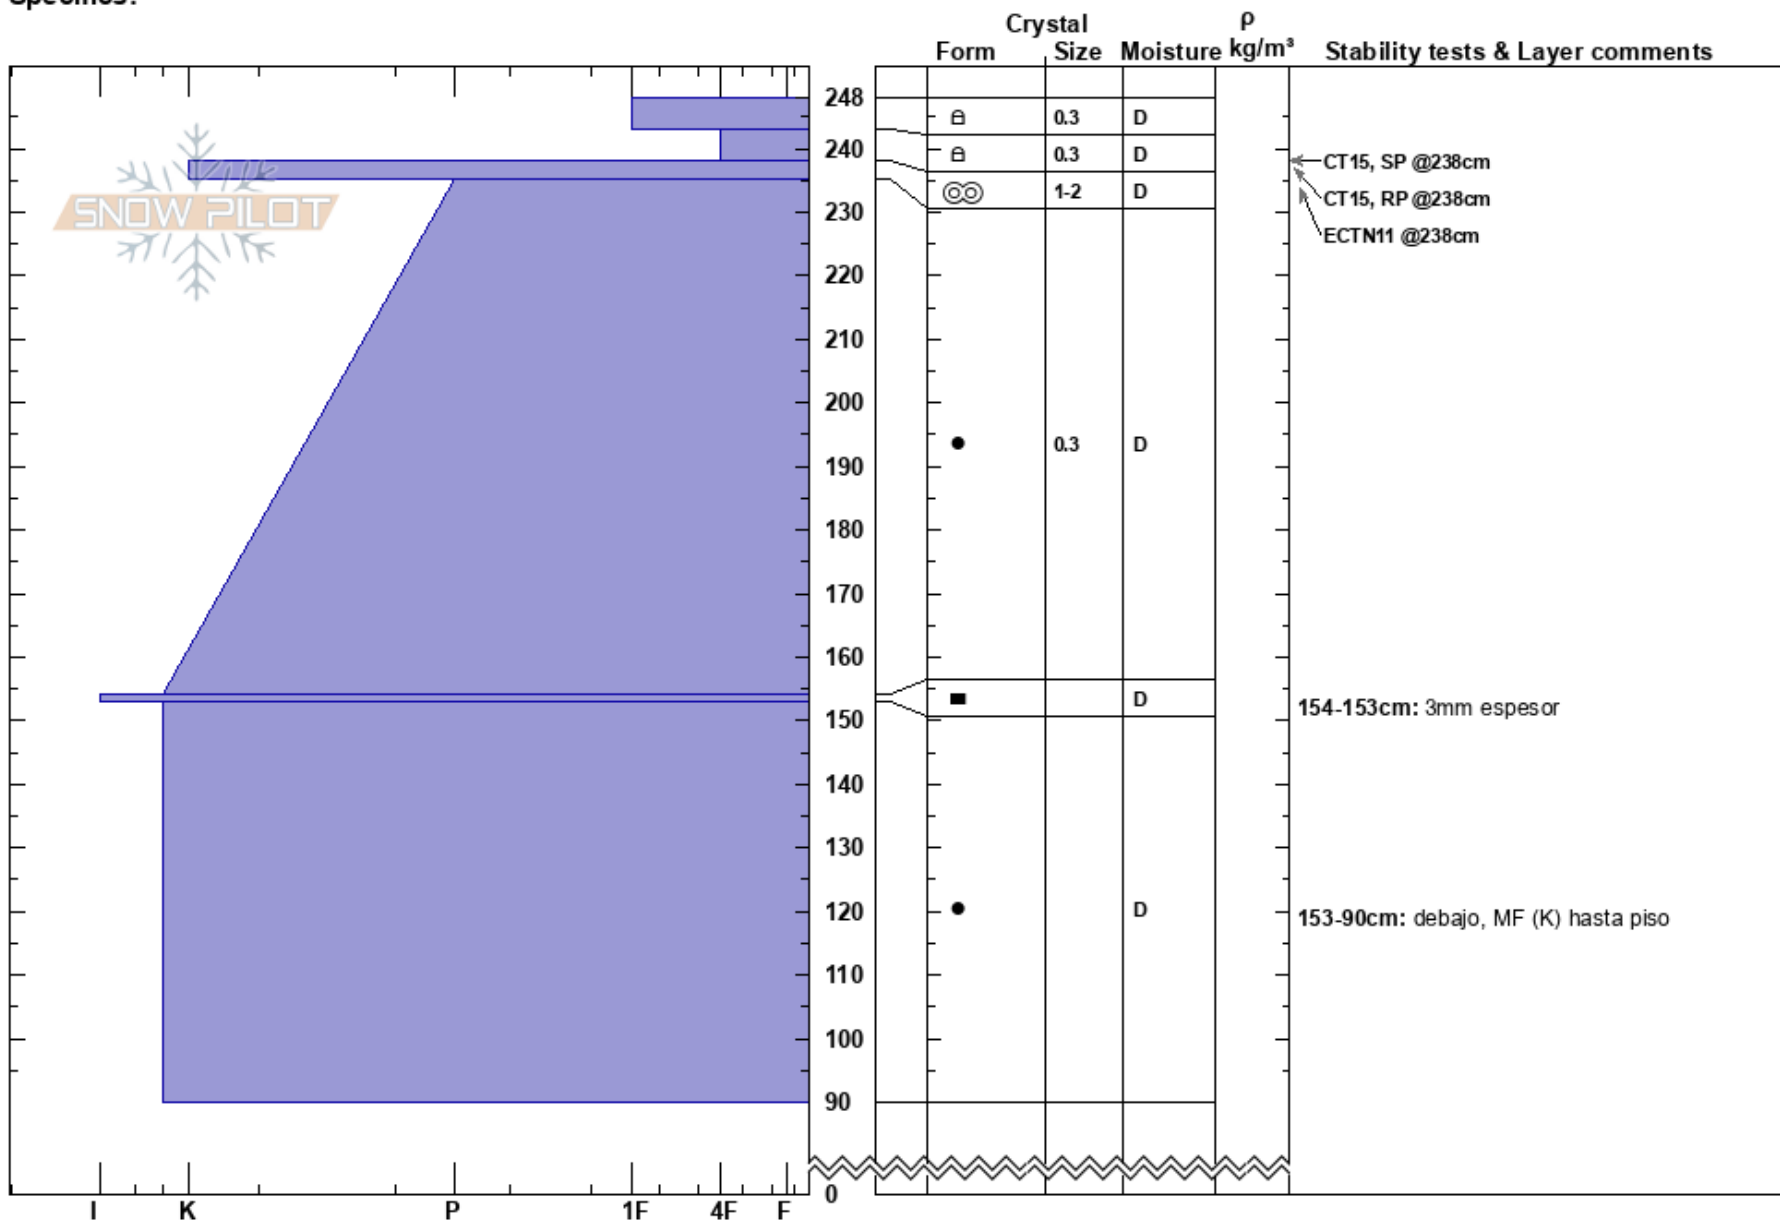

Chalet  
 Baguales  
 Argentina  
 Elevation: 1815 ft  
 Aspect:  
 Specifics:

Colin Mitchell  
 19/07/2024 - 12:00  
 Co-ord: -41.50900N, -71.31435W  
 Slope Angle: 0°  
 Wind Loading: no

Stability:  
 Air Temperature: -5°C  
 Sky Cover: CLR  
 Precipitation: NO  
 Wind: SE Light Breeze

HS:248  
 PF:15  
 PS:5  
 Layer Notes:  
 243-238cm: Problematic layer  
 154-153cm: 3mm espesor  
 153-90cm: debajo, MF (K) hasta piso

Notes: