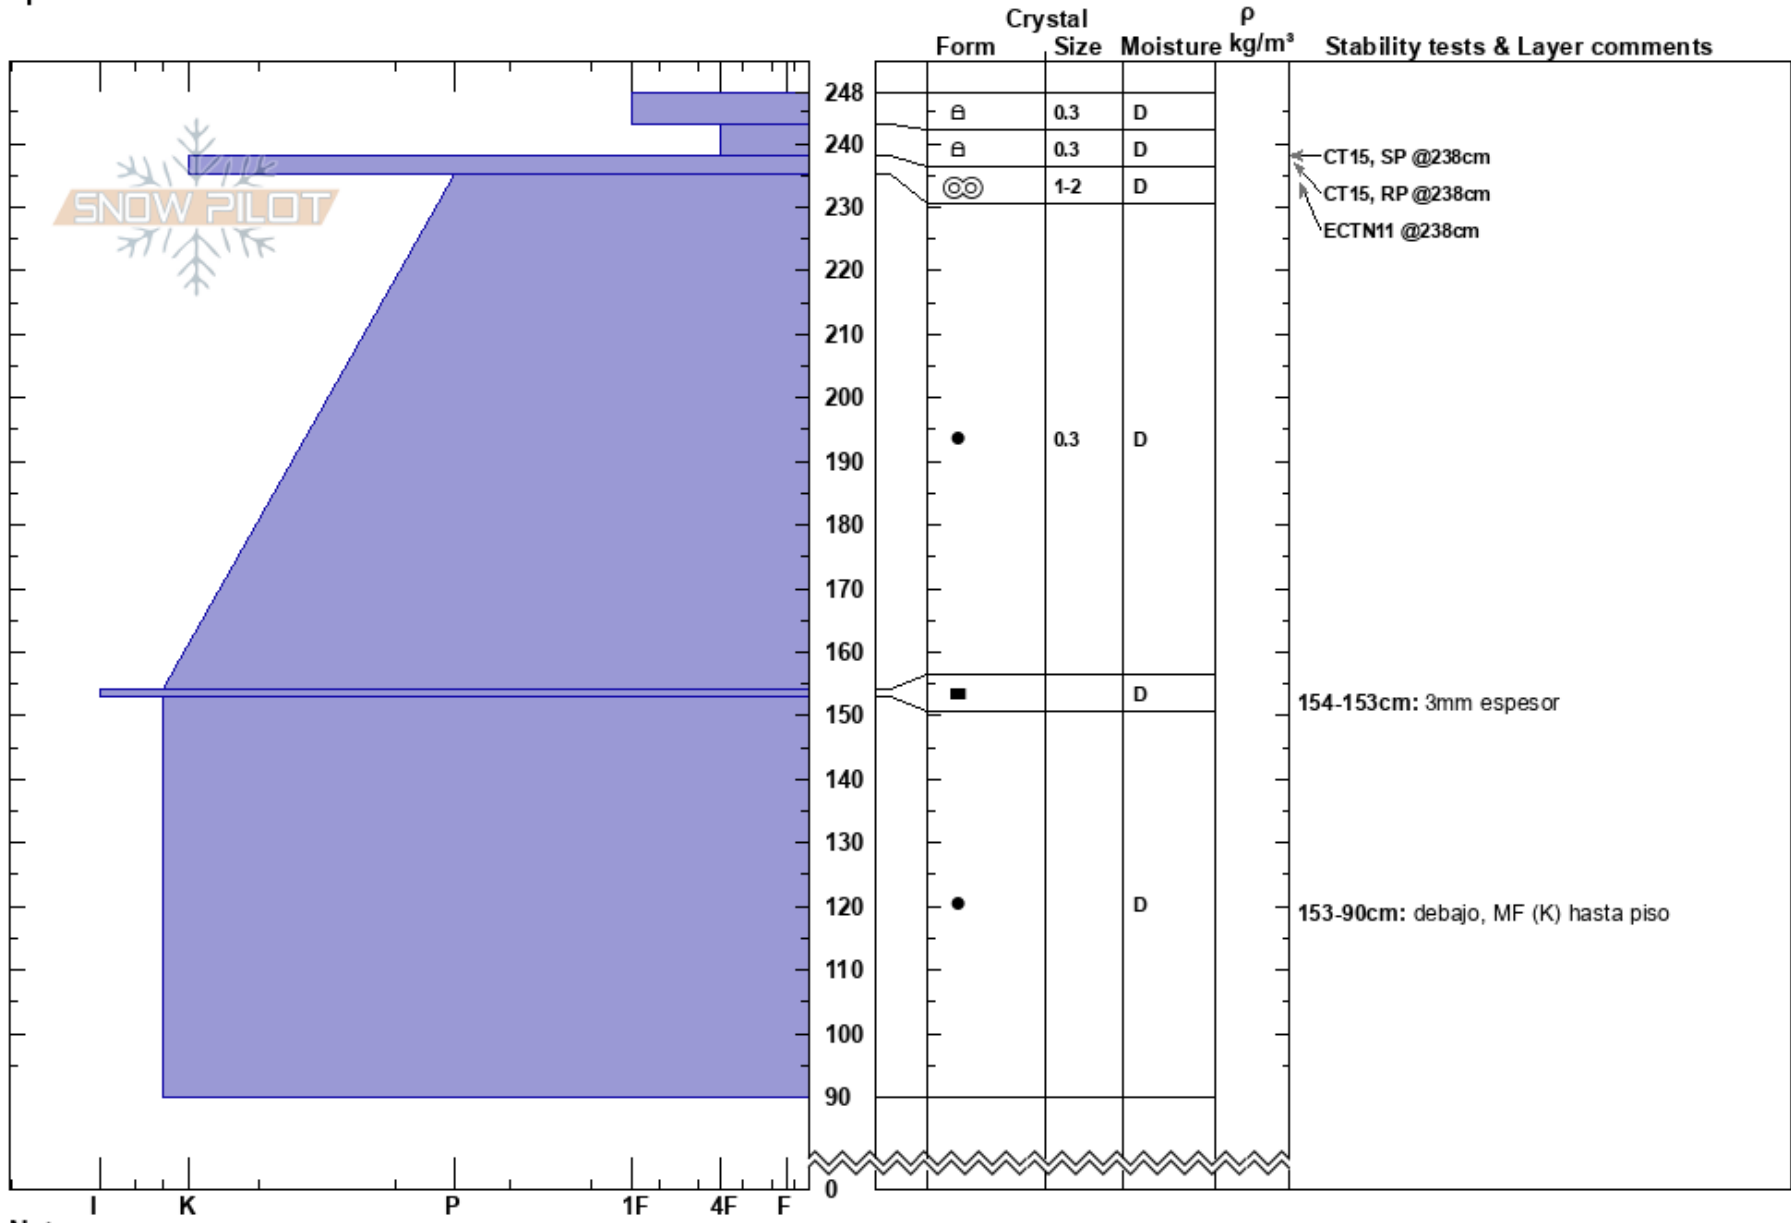

Chalet
 Baguales
 Argentina
 Elevation: 1815 ft
 Aspect:
 Specifics:

Colin Mitchell
 19/07/2024 - 12:00
 Co-ord: -41.50900N, -71.31435W
 Slope Angle: 0°
 Wind Loading: no

Stability:
 Air Temperature: -5°C
 Sky Cover: CLR
 Precipitation: NO
 Wind: SE Light Breeze

HS:248
 PF:15
 PS:5
 Layer Notes:
 243-238cm: Problematic layer
 154-153cm: 3mm espesor
 153-90cm: debajo, MF (K) hasta piso

Notes: