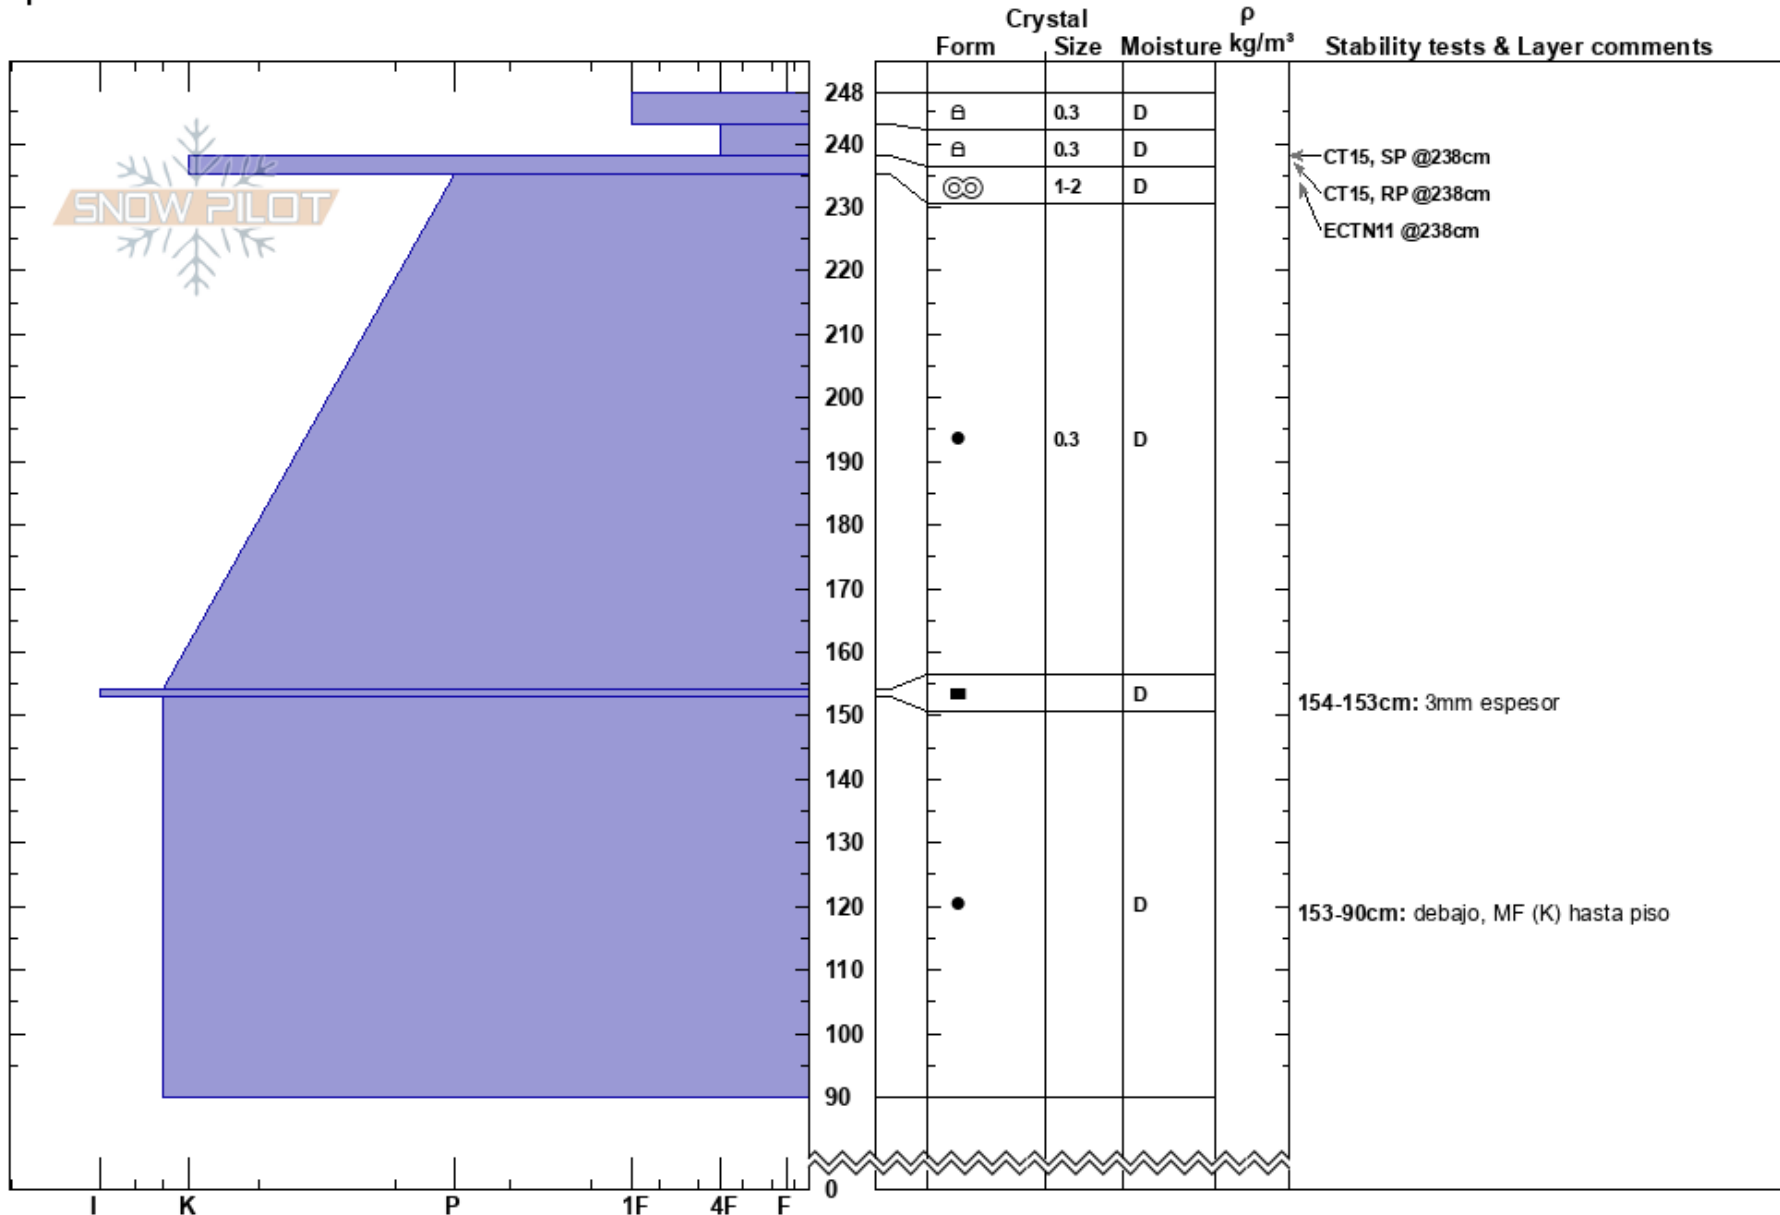

Chalet
 Baguales
 Argentina
 Elevation: 1815 ft
 Aspect:
 Specifics:

Colin Mitchell
 19/07/2024 - 12:00
 Co-ord: -41.50900N, -71.31435W
 Slope Angle: 0°
 Wind Loading: no

Stability:
 Air Temperature: -5°C
 Sky Cover: CLR
 Precipitation: NO
 Wind: SE Light Breeze

HS:248
 PF:15
 PS:5
 Layer Notes:
 243-238cm: Problematic layer
 154-153cm: 3mm espesor
 153-90cm: debajo, MF (K) hasta piso

Notes: