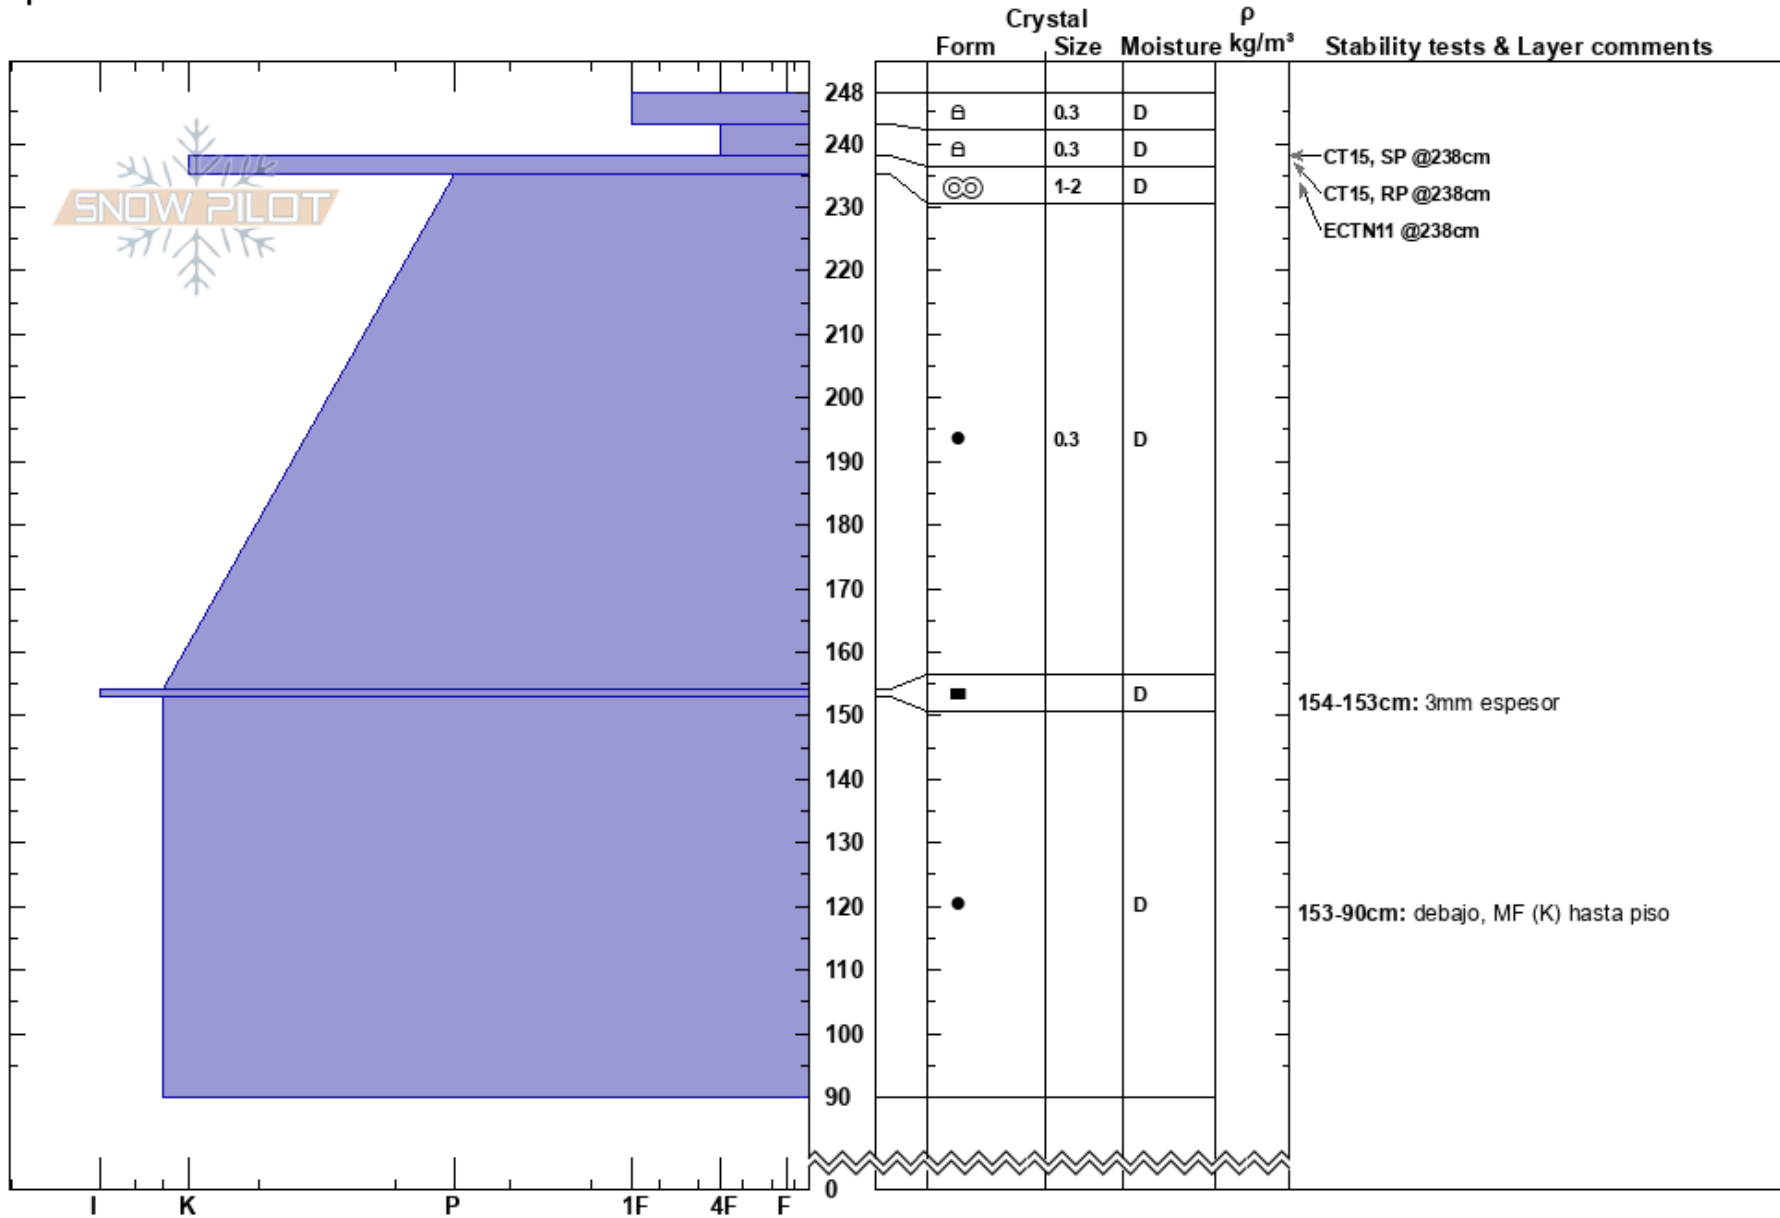

Chalet  
 Baguales  
 Argentina  
 Elevation: 1815 ft  
 Aspect:  
 Specifics:

Colin Mitchell  
 19/07/2024 - 12:00  
 Co-ord: -41.50900N, -71.31435W  
 Slope Angle: 0°  
 Wind Loading: no

Stability:  
 Air Temperature: -5°C  
 Sky Cover: CLR  
 Precipitation: NO  
 Wind: SE Light Breeze

HS:248  
 PF:15  
 PS:5  
 Layer Notes:  
 243-238cm: Problematic layer  
 154-153cm: 3mm espesor  
 153-90cm: debajo, MF (K) hasta piso

Notes: