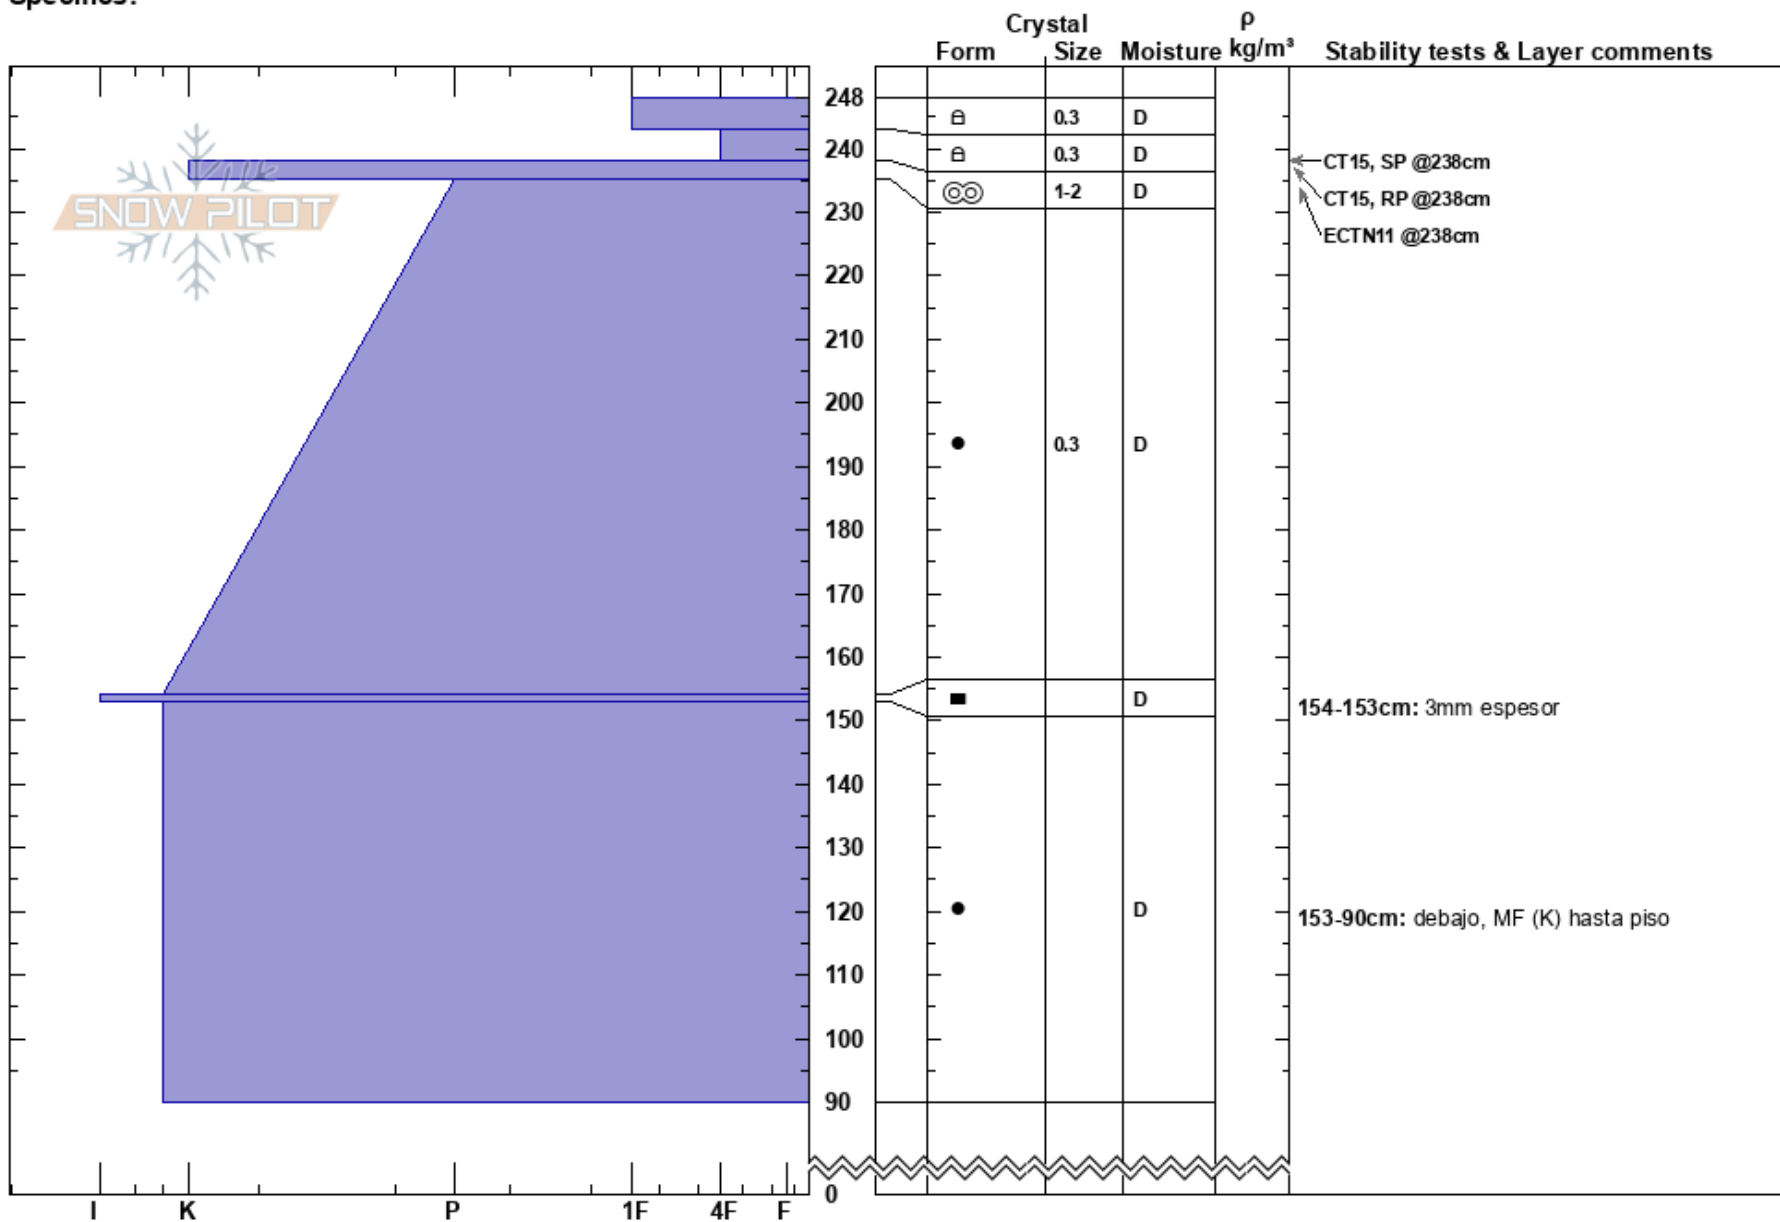

Chalet
 Baguales
 Argentina
 Elevation: 1815 ft
 Aspect:
 Specifics:

Colin Mitchell
 19/07/2024 - 12:00
 Co-ord: -41.50900N, -71.31435W
 Slope Angle: 0°
 Wind Loading: no

Stability:
 Air Temperature: -5°C
 Sky Cover: CLR
 Precipitation: NO
 Wind: SE Light Breeze

HS:248
 PF:15
 PS:5
 Layer Notes:
 243-238cm: Problematic layer
 154-153cm: 3mm espesor
 153-90cm: debajo, MF (K) hasta piso

Notes: