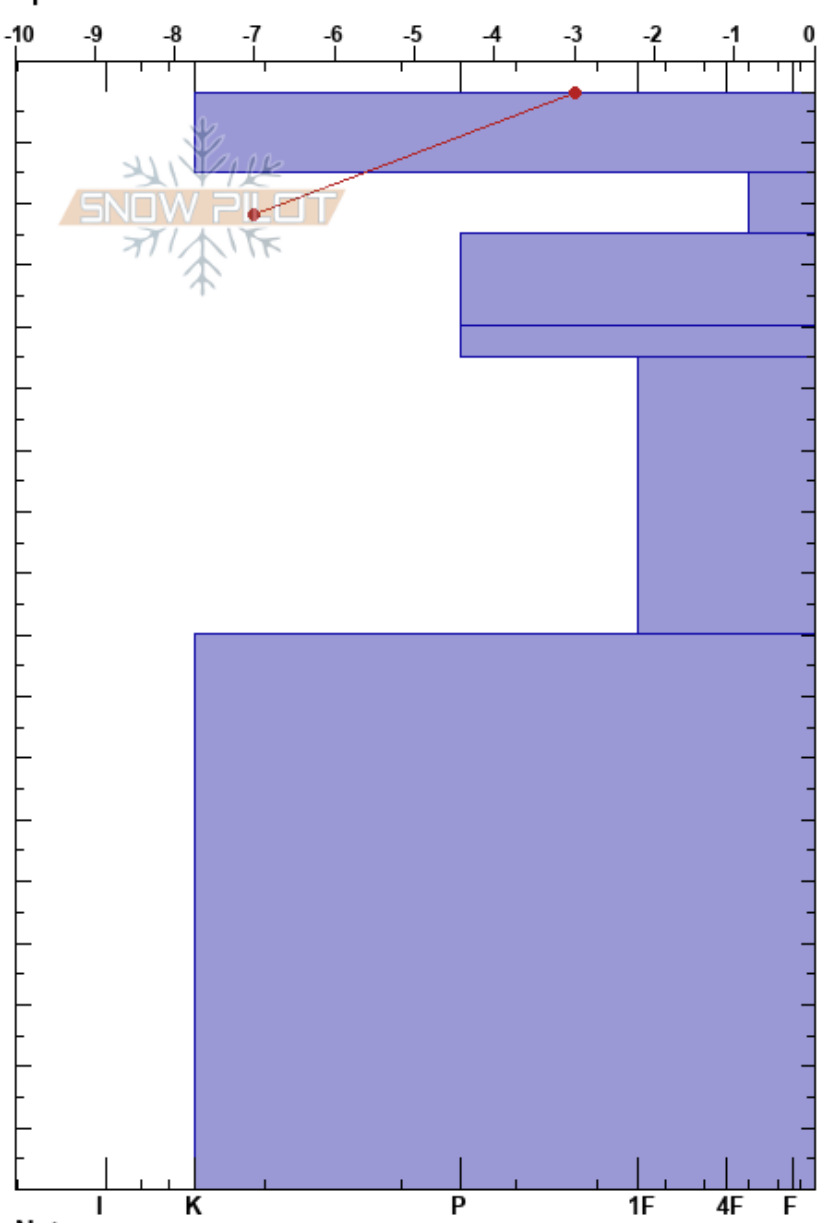

Corredor Lejano VO  
 Baguales  
 Argentina  
 Elevation: 1814 ft  
 Aspect: 260°  
 Specifics:

Colin Mitchell  
 20/07/2024 - 15:00  
 Co-ord: -41.40900N, -71.31900W  
 Slope Angle: 34°  
 Wind Loading:

Stability:  
 Air Temperature: 4°C  
 Sky Cover: FEW  
 Precipitation: NO  
 Wind: SW Light Breeze

HS:178  
 PF:25 165-155cm:Problematic layer  
 PS: 10

Elevation (cm)	Crystal		Moisture	$\rho$ kg/m <sup>3</sup>	Stability tests & Layer comments
	Form	Size			
178	•	0.5			
170	⊙(•)	2(0.5)	D		
160	⊖	1-2	D		
150	•	0.5	D		← 2x CT11, RP @155cm ← ECTN11 @155cm
140	⊙	1-2	D		
130					
120					
110	⊖	0.5	D		
100					
90					
80					
70					
60					
50					
40	⊖	1-2	D		
30					
20					
10					
0					