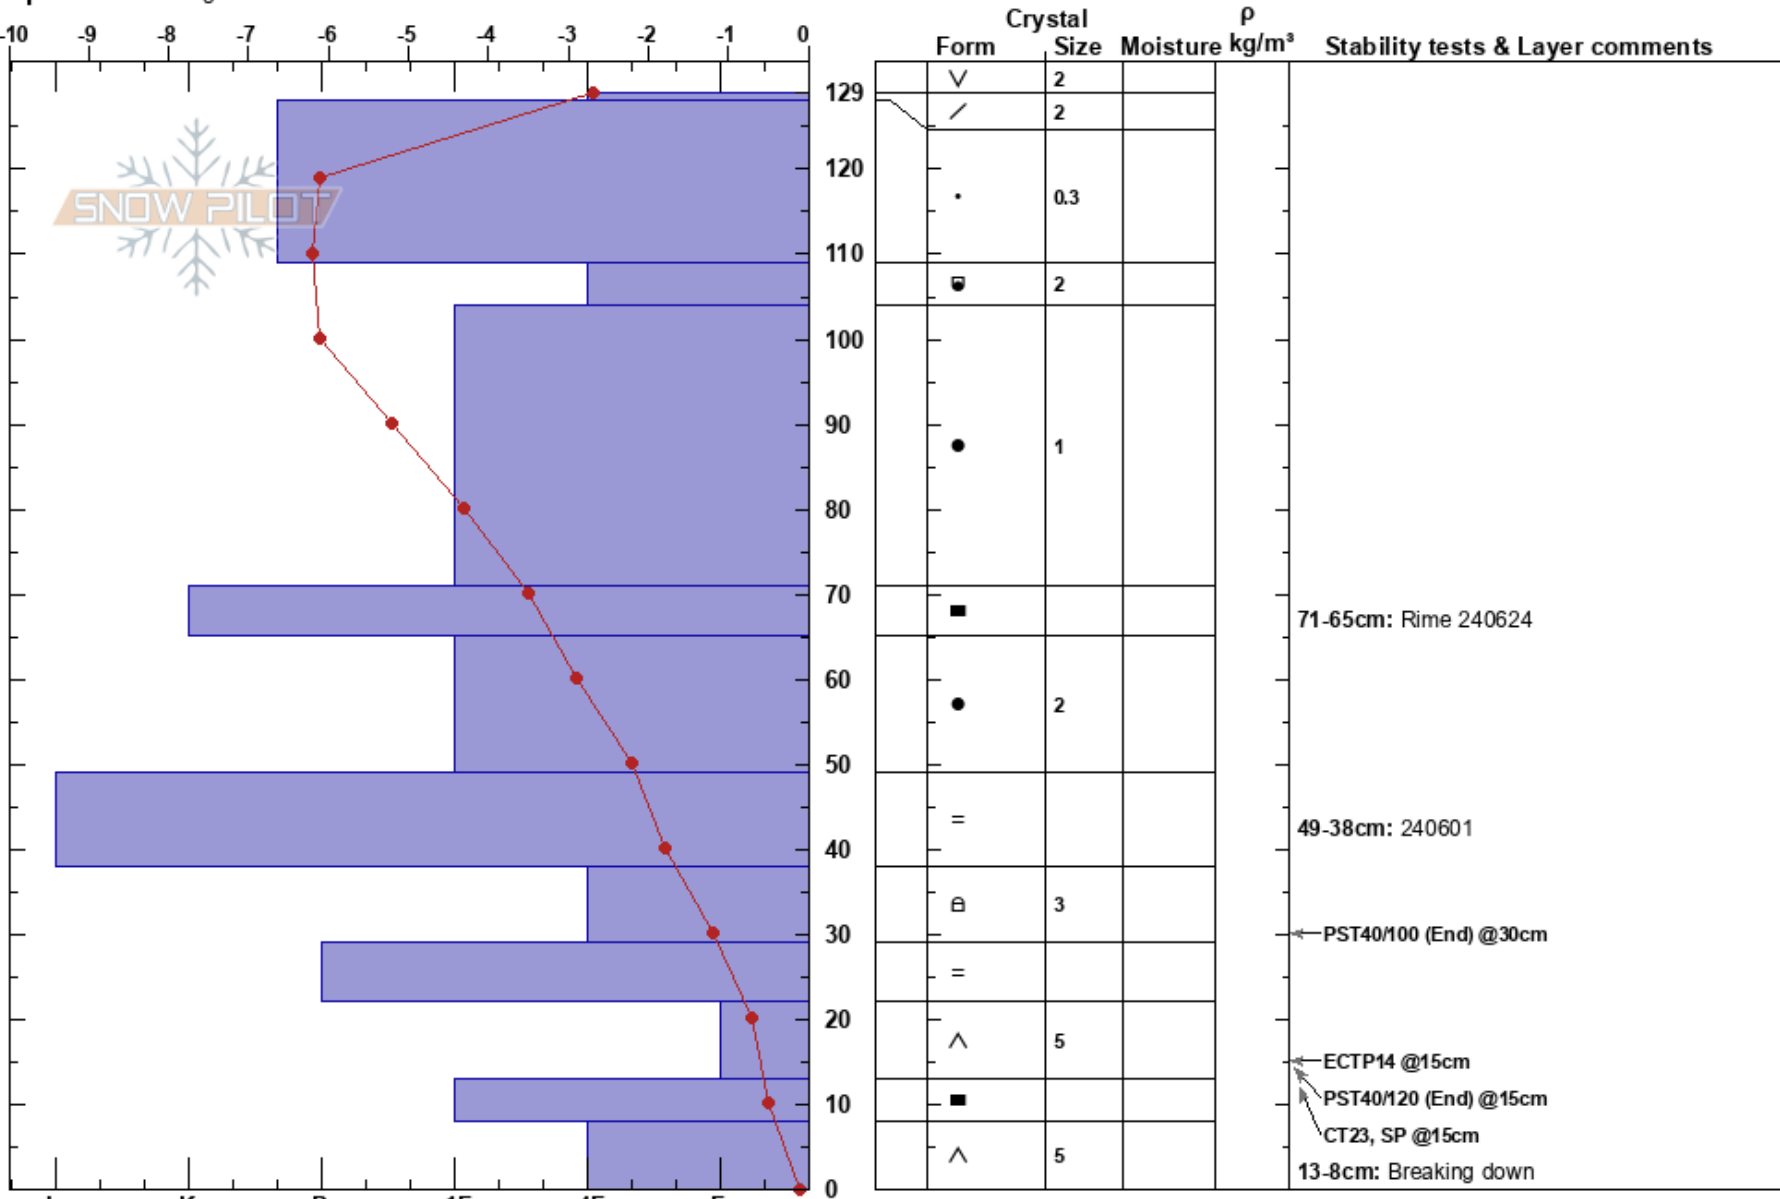

Queen of Hearts 3  
 Treble Cone  
 New Zealand  
**Elevation:** 1950 m  
**Aspect:** E

Adam Scott  
 18/07/2024 - 13:00  
**Co-ord:**  
**Slope Angle:** 40°  
**Wind Loading:**

**Stability:**  
**Air Temperature:** 0.5°C  
**Sky Cover:** BKN  
**Precipitation:** NO  
**Wind:** Calm

**HS:** 129  
**PF:** 0  
 71-65cm: Rime 240624  
 49-38cm: 240601  
 22-13cm: Problematic layer  
 13-8cm: Breaking down

**Specifics:** Pit dug in a Ski Area

**Notes:** Surface hoar in this location may be destroyed by incoming pre-frontal NE winds and rain prior to new snowfall but is worth noting as a potential Persistent Weak Layer.