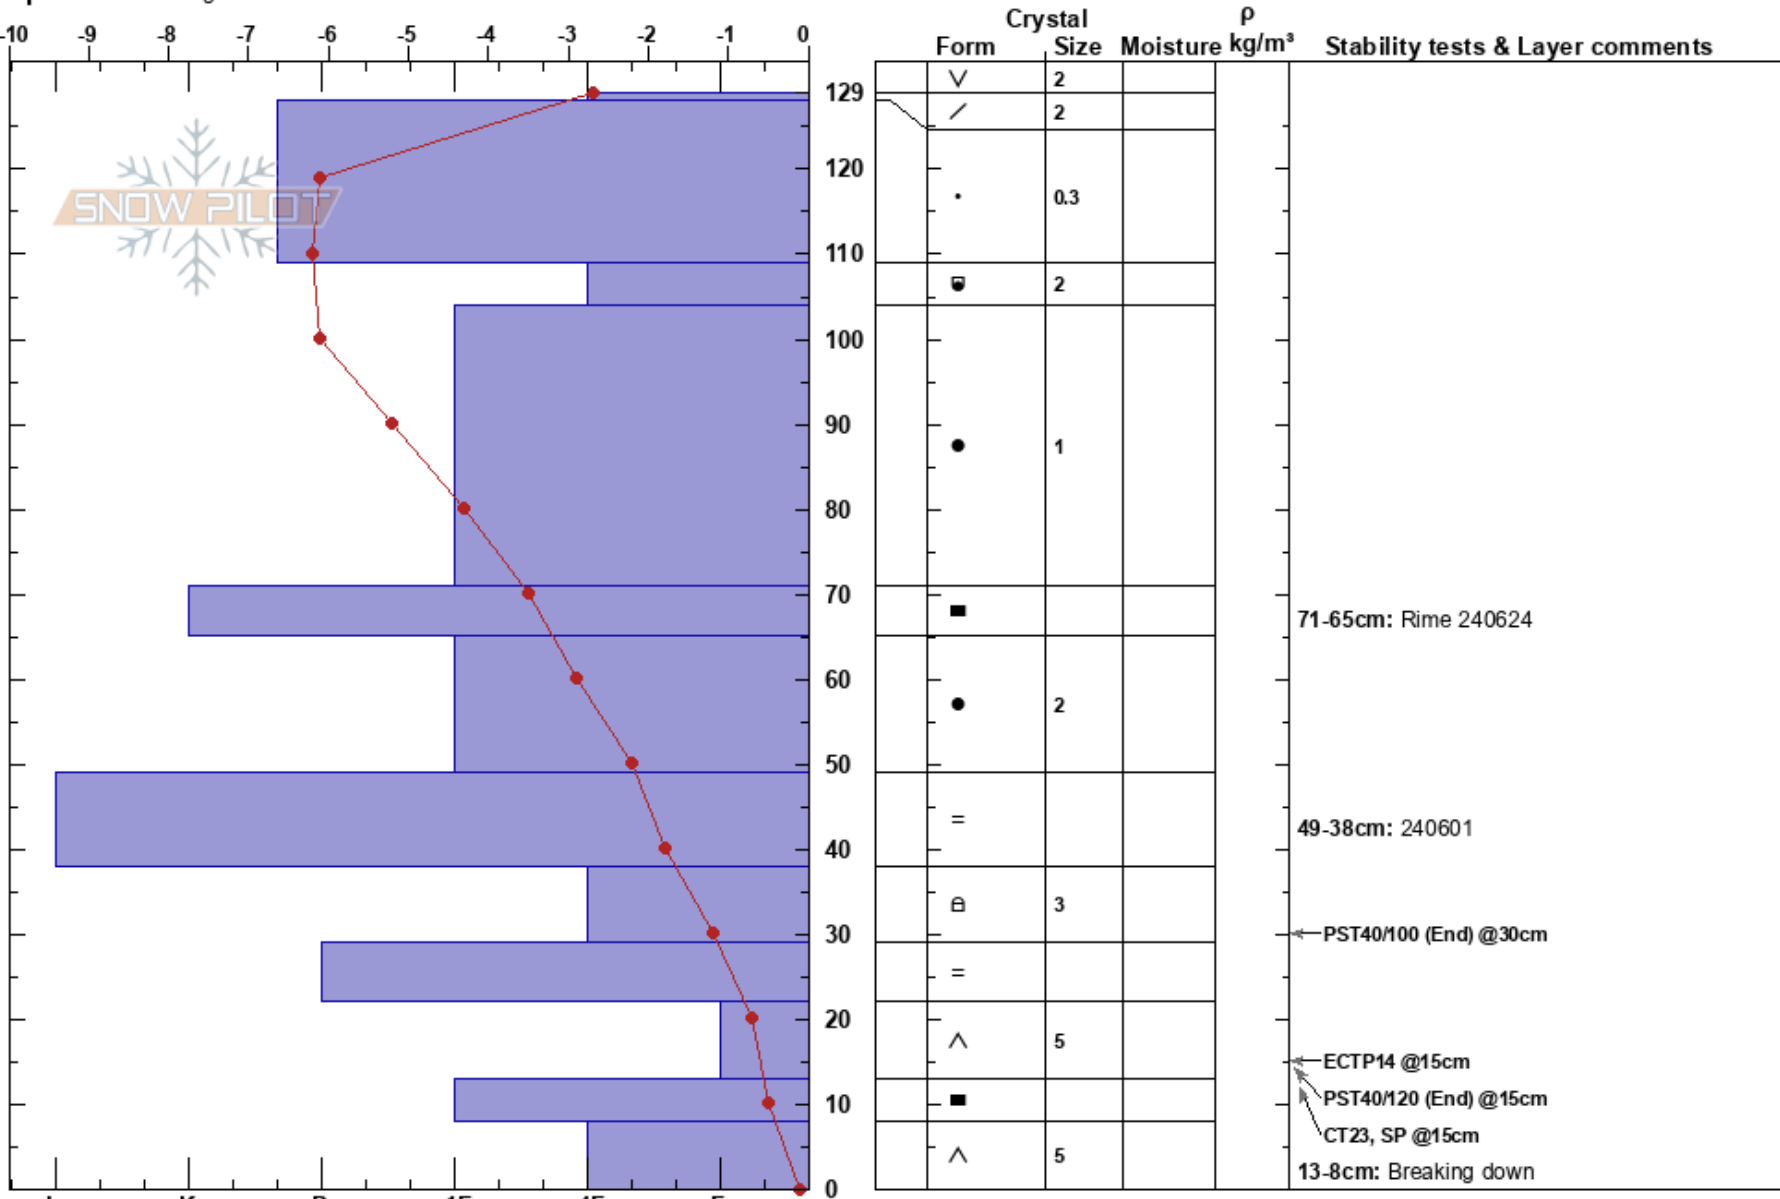

Queen of Hearts 3
 Treble Cone
 New Zealand
Elevation: 1950 m
Aspect: E

Adam Scott
 18/07/2024 - 13:00
Co-ord:
Slope Angle: 40°
Wind Loading:

Stability:
Air Temperature: 0.5°C
Sky Cover: BKN
Precipitation: NO
Wind: Calm

HS: 129
PF: 0
 71-65cm: Rime 240624
 49-38cm: 240601
 22-13cm: Problematic layer
 13-8cm: Breaking down

Specifics: Pit dug in a Ski Area

Notes: Surface hoar in this location may be destroyed by incoming pre-frontal NE winds and rain prior to new snowfall but is worth noting as a potential Persistent Weak Layer.