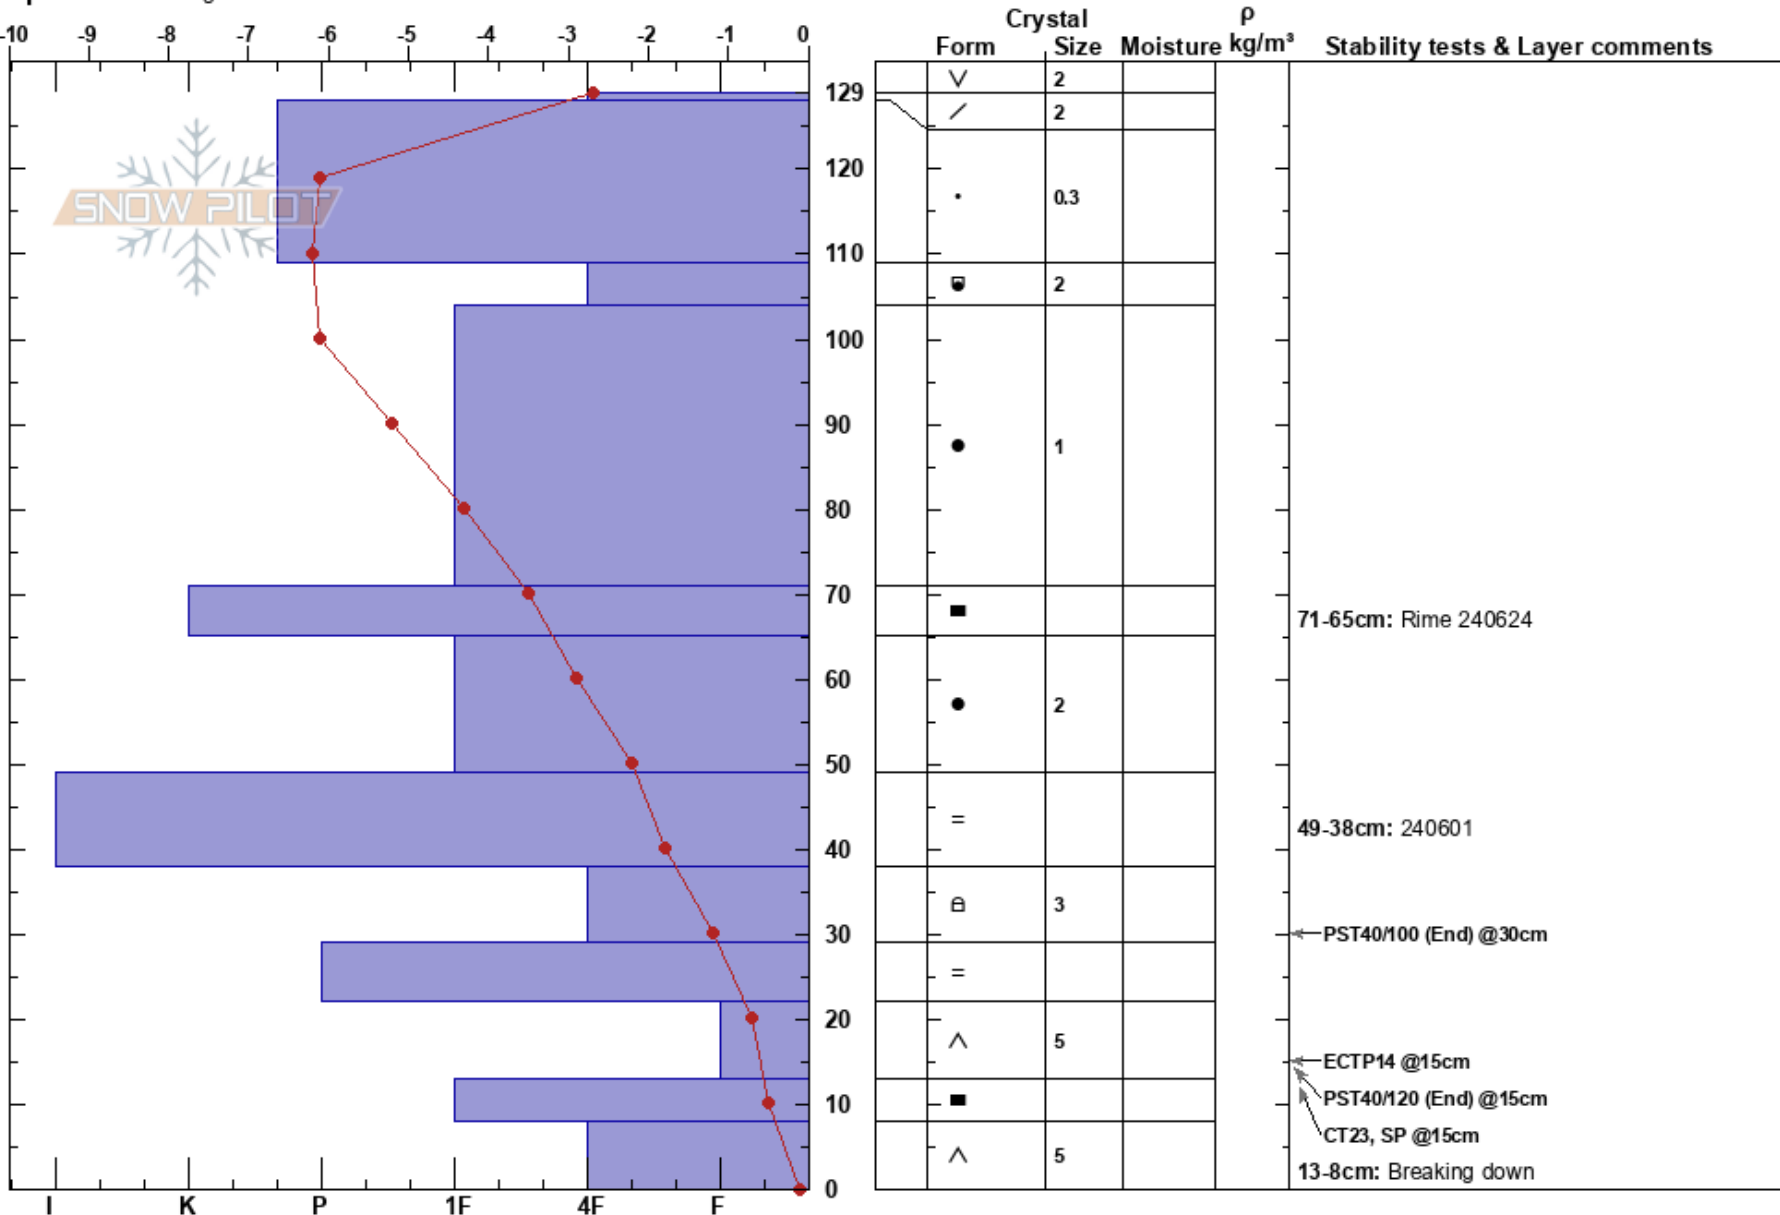

Queen of Hearts 3
 Treble Cone
 New Zealand
Elevation: 1950 m
Aspect: E

Adam Scott
 18/07/2024 - 13:00
Co-ord:
Slope Angle: 40°
Wind Loading:

Stability:
Air Temperature: 0.5°C
Sky Cover: BKN
Precipitation: NO
Wind: Calm

HS: 129
PF: 0
 71-65cm: Rime 240624
 49-38cm: 240601
 22-13cm: Problematic layer
 13-8cm: Breaking down

Specifics: Pit dug in a Ski Area

Notes: Surface hoar in this location may be destroyed by incoming pre-frontal NE winds and rain prior to new snowfall but is worth noting as a potential Persistent Weak Layer.