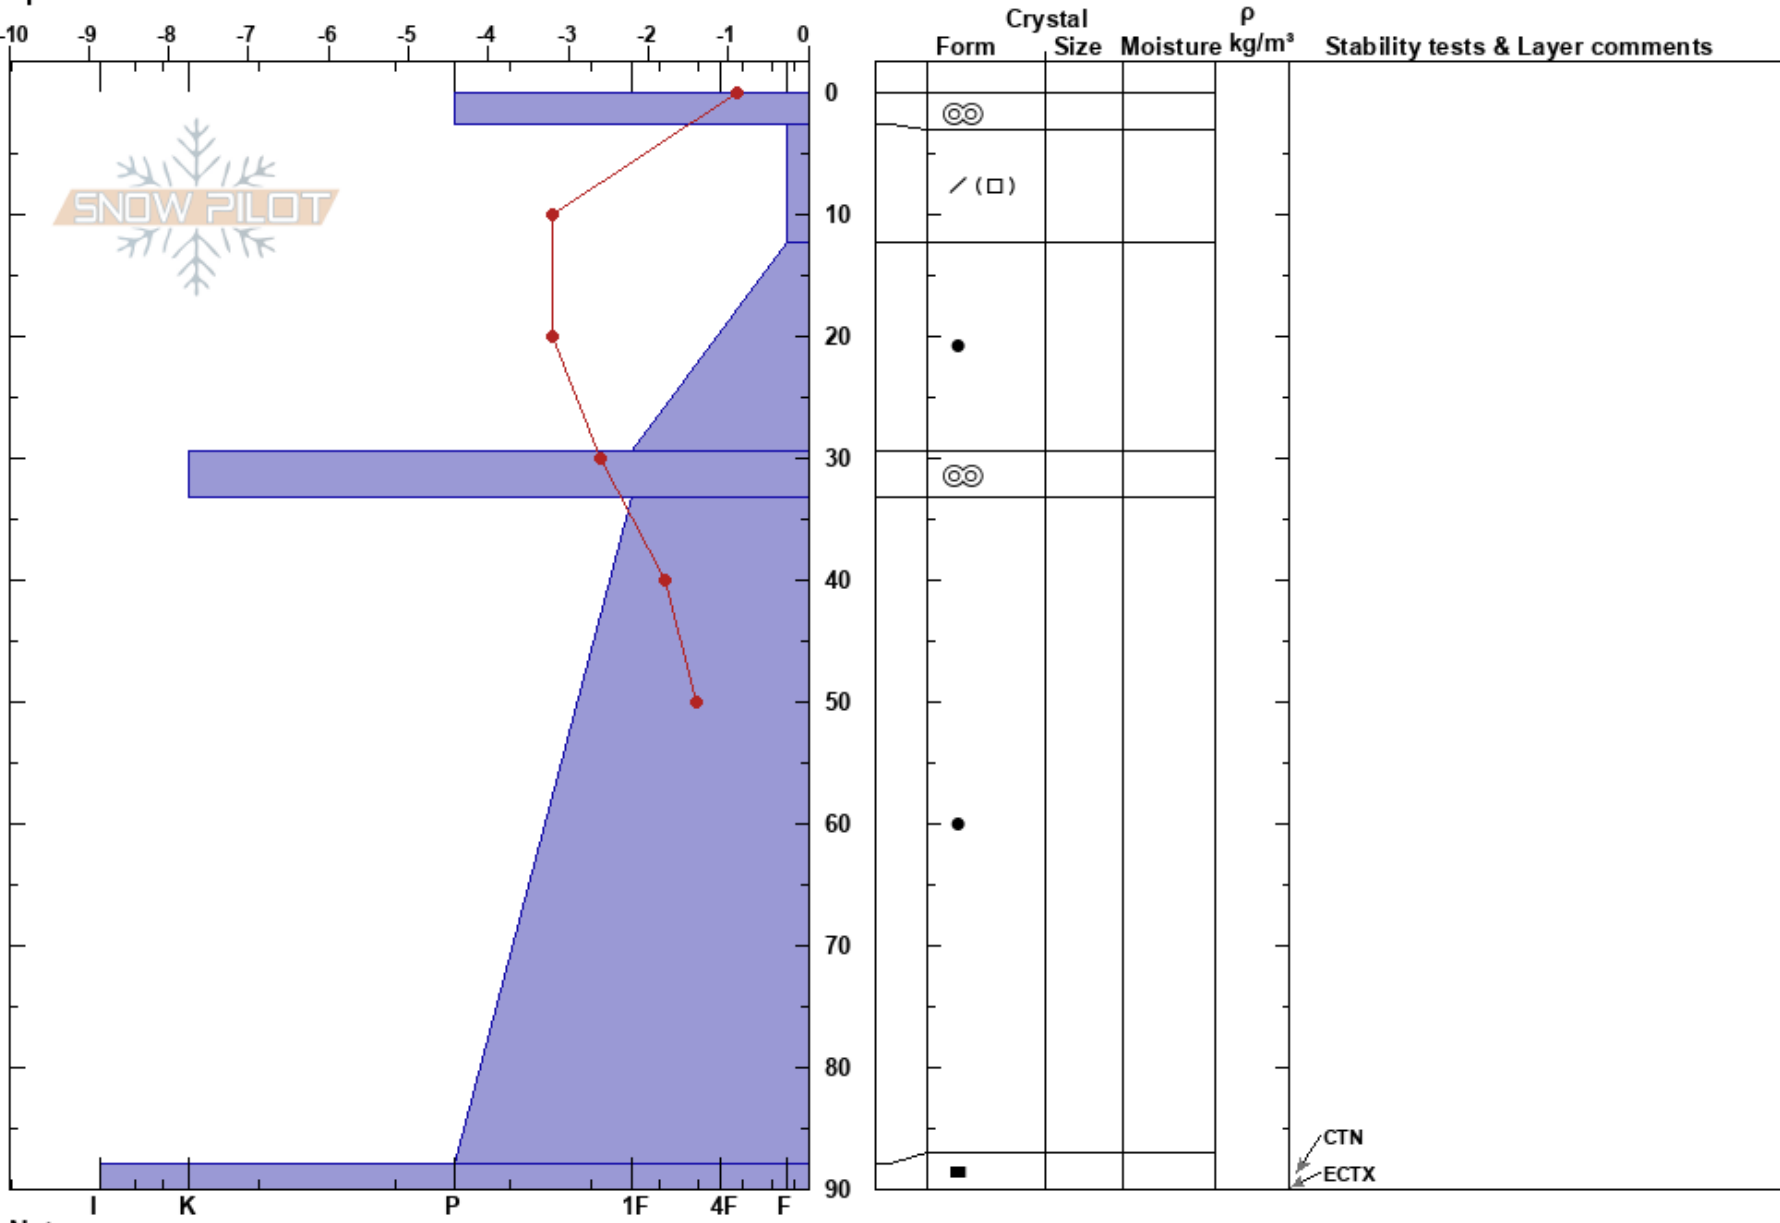

Wishbone  
 Harris  
 New Zealand  
**Elevation:**  
**Aspect:**  
**Specifics:**

Hugh Barnard  
 16/07/2024 - 12:00  
**Co-ord:**  
**Slope Angle:**  
**Wind Loading:**

**Stability:**  
**Air Temperature:** 4°C  
**Sky Cover:** SCT  
**Precipitation:** NO  
**Wind:** NW Light Breeze

**HS:**90  
**PF:**20  
**PS:**0

**Layer Notes:**

Notes: