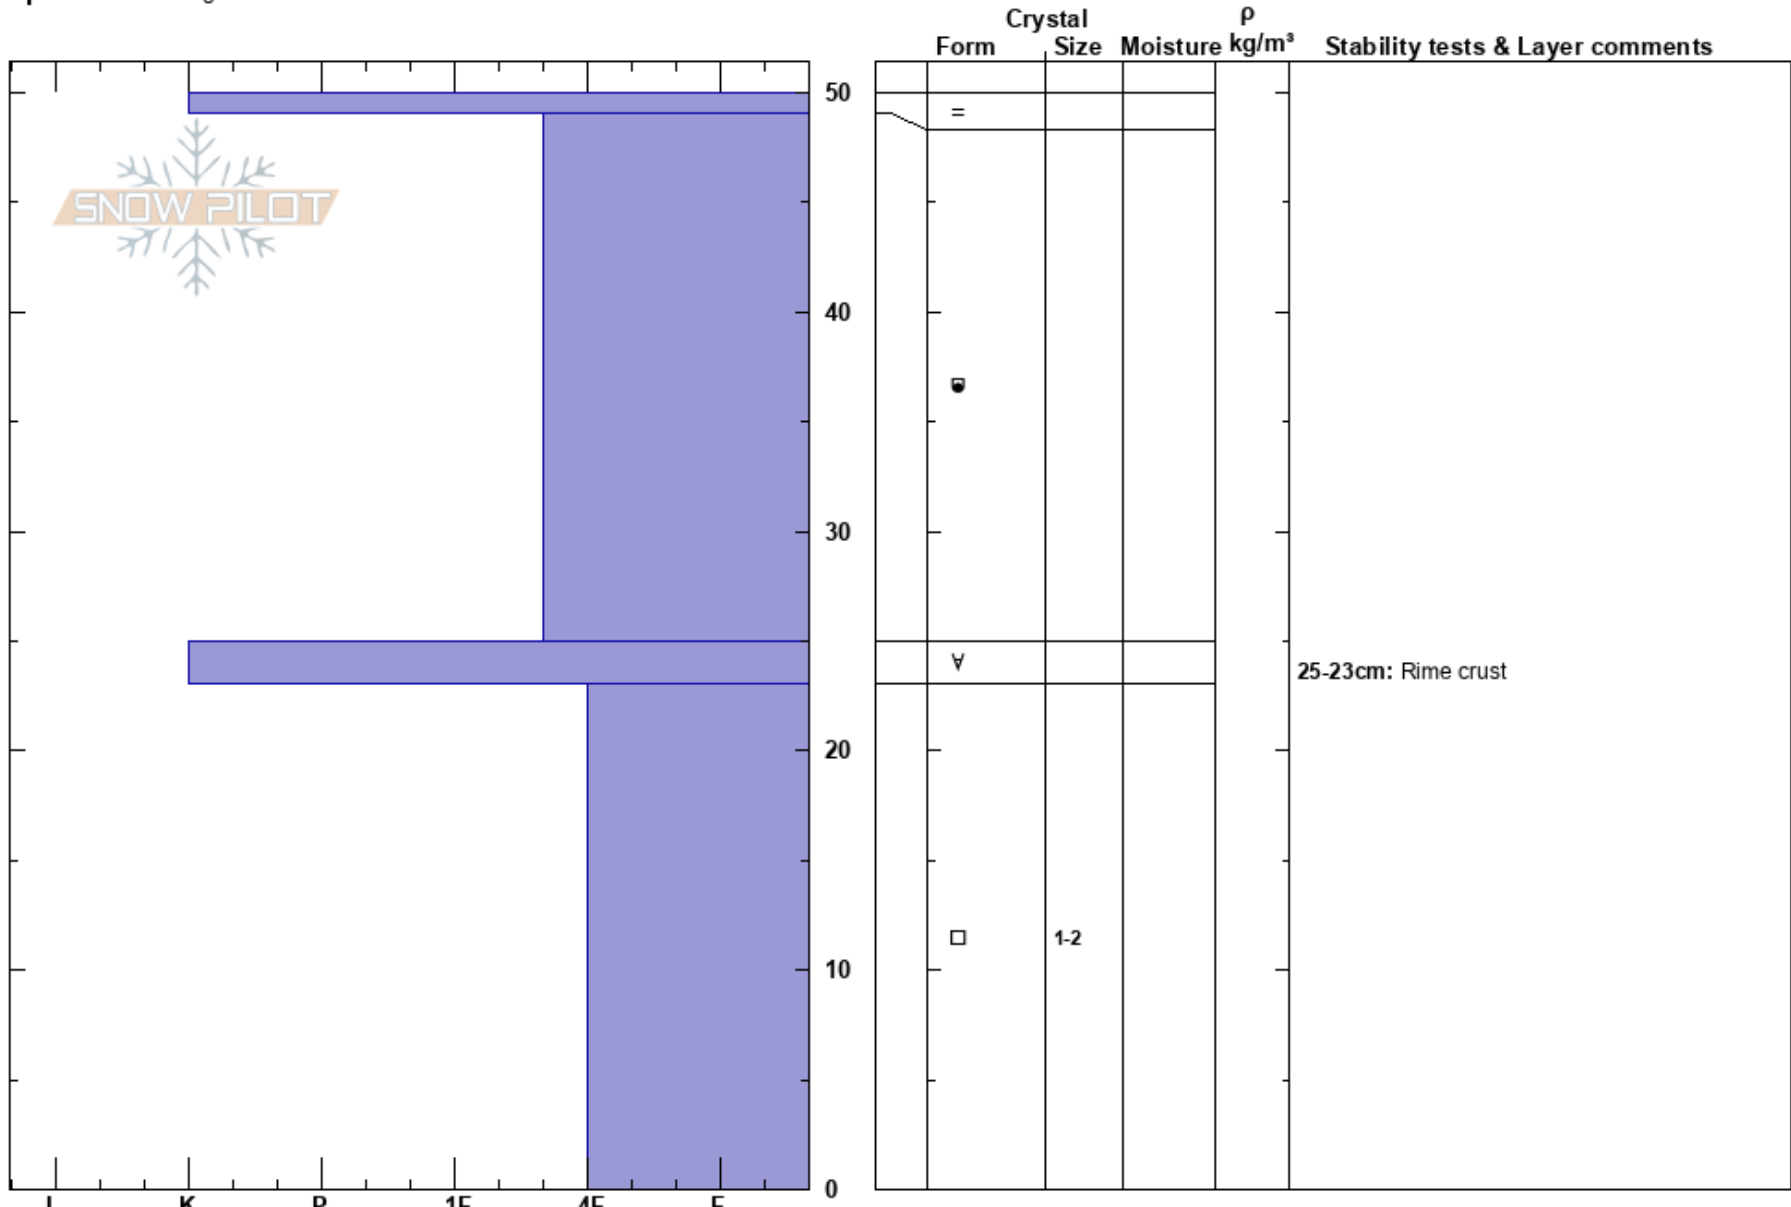

Hollywood 3 Dig  
 Treble Cone  
 New Zealand  
**Elevation:**  
**Aspect:** S  
**Specifics:** Pit dug in a Ski Area

Scarlett Naylor  
 17/07/2024 - 13:30  
**Co-ord:**  
**Slope Angle:**  
**Wind Loading:**

**Stability:**  
**Air Temperature:** 0.9°C  
**Sky Cover:** CLR  
**Precipitation:** NO  
**Wind:** Calm

**HS:**50  
**Layer Notes:**  
 25-23cm: Rime crust  
 25-23cm: Problematic layer

**Notes:** quick pit - similar structure across other south facing Hollywood start zones. ECTN results in upper pack in another nearby pit