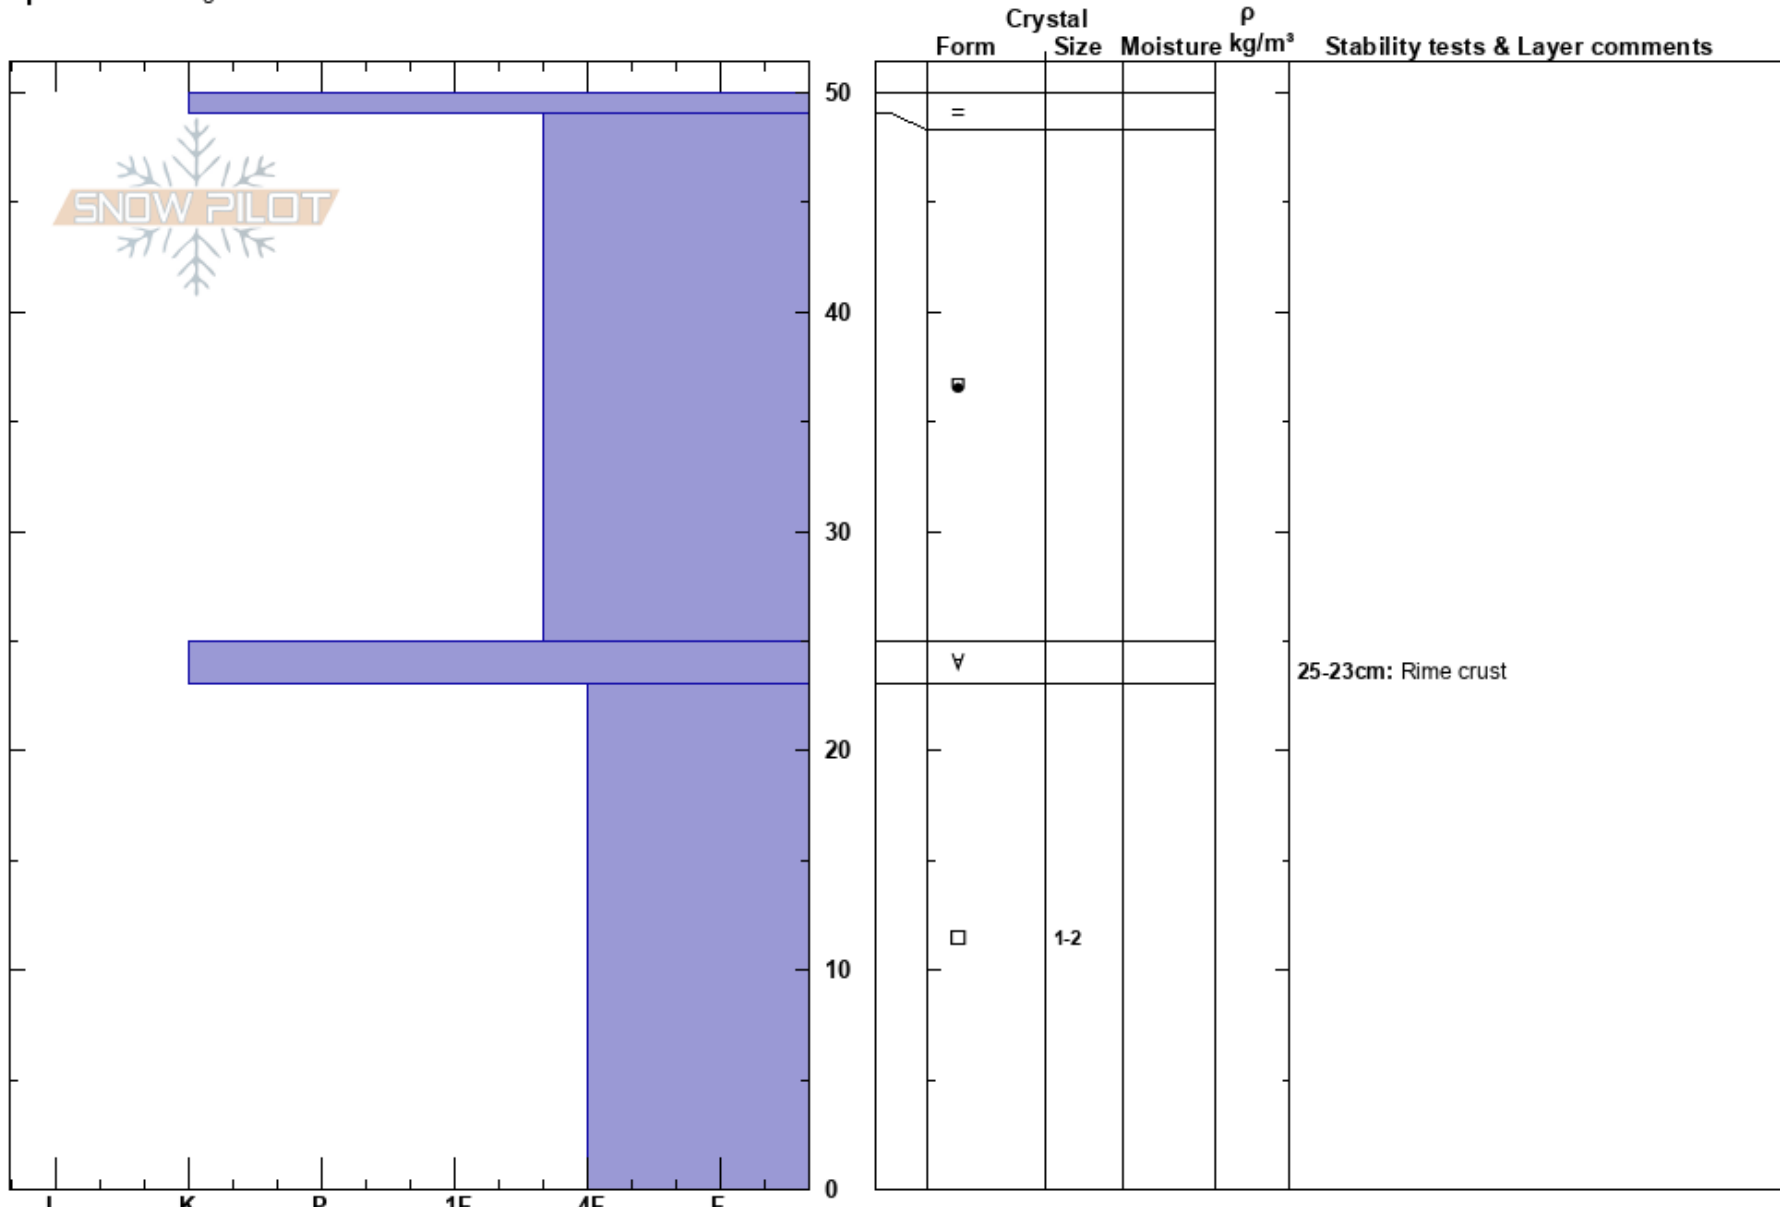

Hollywood 3 Dig  
 Treble Cone  
 New Zealand  
**Elevation:**  
**Aspect:** S  
**Specifics:** Pit dug in a Ski Area

Scarlett Naylor  
 17/07/2024 - 13:30  
**Co-ord:**  
**Slope Angle:**  
**Wind Loading:**

**Stability:**  
**Air Temperature:** 0.9°C  
**Sky Cover:** CLR  
**Precipitation:** NO  
**Wind:** Calm

**HS:**50  
**Layer Notes:**  
 25-23cm: Rime crust  
 25-23cm: Problematic layer

**Notes:** quick pit - similar structure across other south facing Hollywood start zones. ECTN results in upper pack in another nearby pit