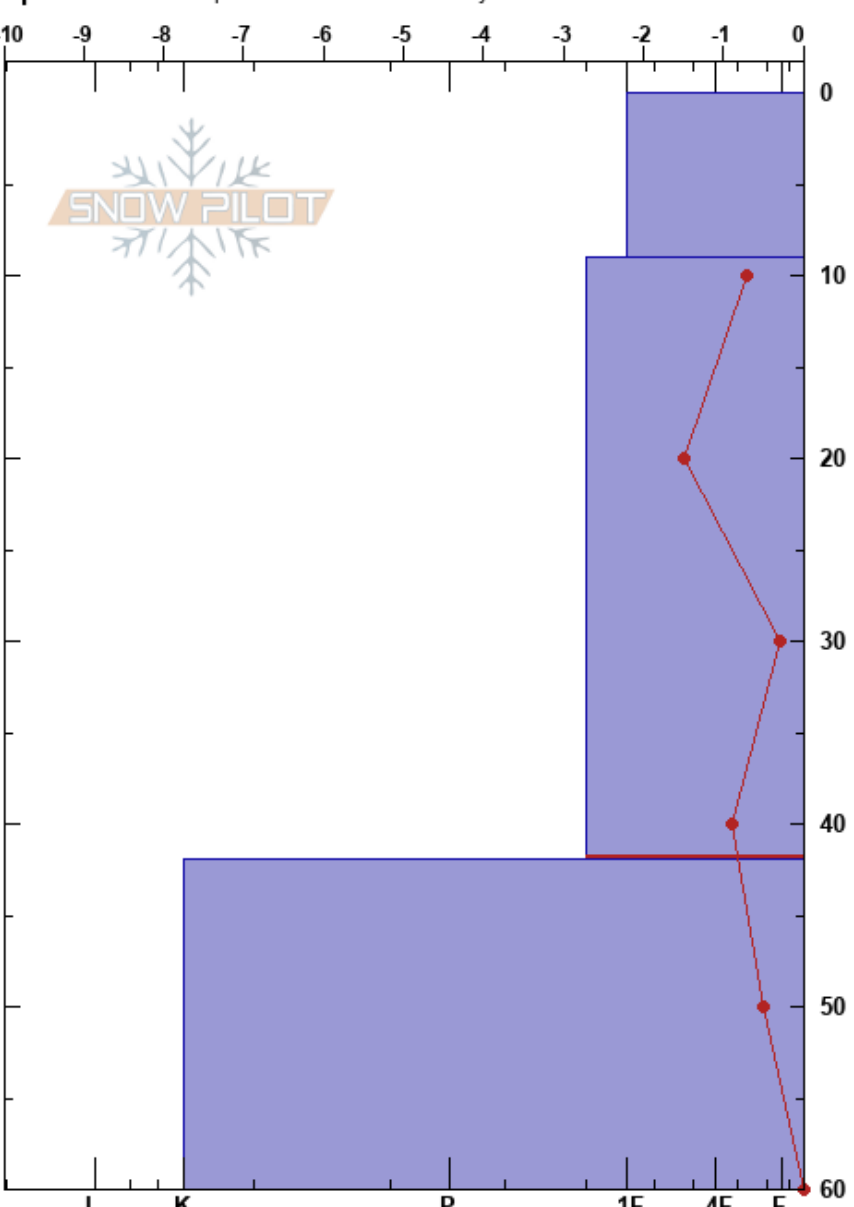

Women's Down Hill

Kyle Boys
16/07/2024 - 12:00

Stability: Good **HS:60**
Air Temperature: 0.3°C **PF:35** 9-42cm: Problematic layer
Sky Cover: OVC
Precipitation: RV
Wind: S Moderate

Australia
Elevation: 1850 m
Aspect: E
Specifics: Pit is representative of backcountry

Co-ord:
Slope Angle: 20°
Wind Loading: no

Form	Crystal Size	Moisture	ρ kg/m ³	Stability tests & Layer comments
○	1-2	M		
● (/)	1-2(1)	M		← ECTN25 @15cm ← CT23, BRK @15cm CTH
				← CT26, RP @42cm Trapped stellars
⊙⊙				

Notes: Moderate hand shears within the new snow. The new and old snow surface is bonding with CTH23(BRK) down 15 and ECTN down 15 (within the new storm).
Grabby snow (knee braking).