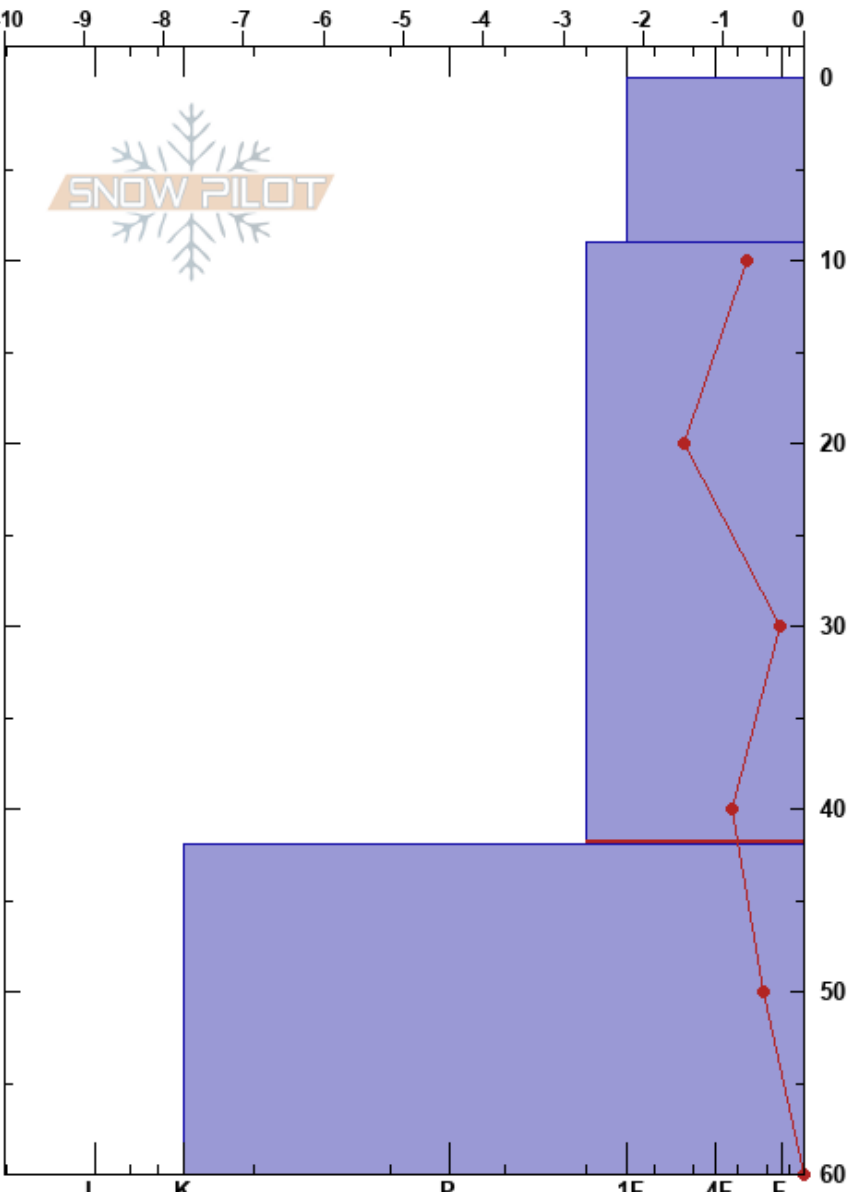

Women's Down Hill

Kyle Boys
16/07/2024 - 12:00

Stability: Good **HS:60**
Air Temperature: 0.3°C **PF:35** 9-42cm: Problematic layer
Sky Cover: OVC
Precipitation: RV
Wind: S Moderate

Australia
Elevation: 1850 m
Aspect: E
Specifics: Pit is representative of backcountry

Co-ord:
Slope Angle: 20°
Wind Loading: no

Form	Crystal Size	Moisture	ρ kg/m ³	Stability tests & Layer comments
○	1-2	M		
● (/)	1-2(1)	M		← ECTN25 @15cm ← CT23, BRK @15cm CTH
				← CT26, RP @42cm Trapped stellars
⊙⊙				

Notes: Moderate hand shears within the new snow. The new and old snow surface is bonding with CTH23(BRK) down 15 and ECTN down 15 (within the new storm).
Grabby snow (knee braking).