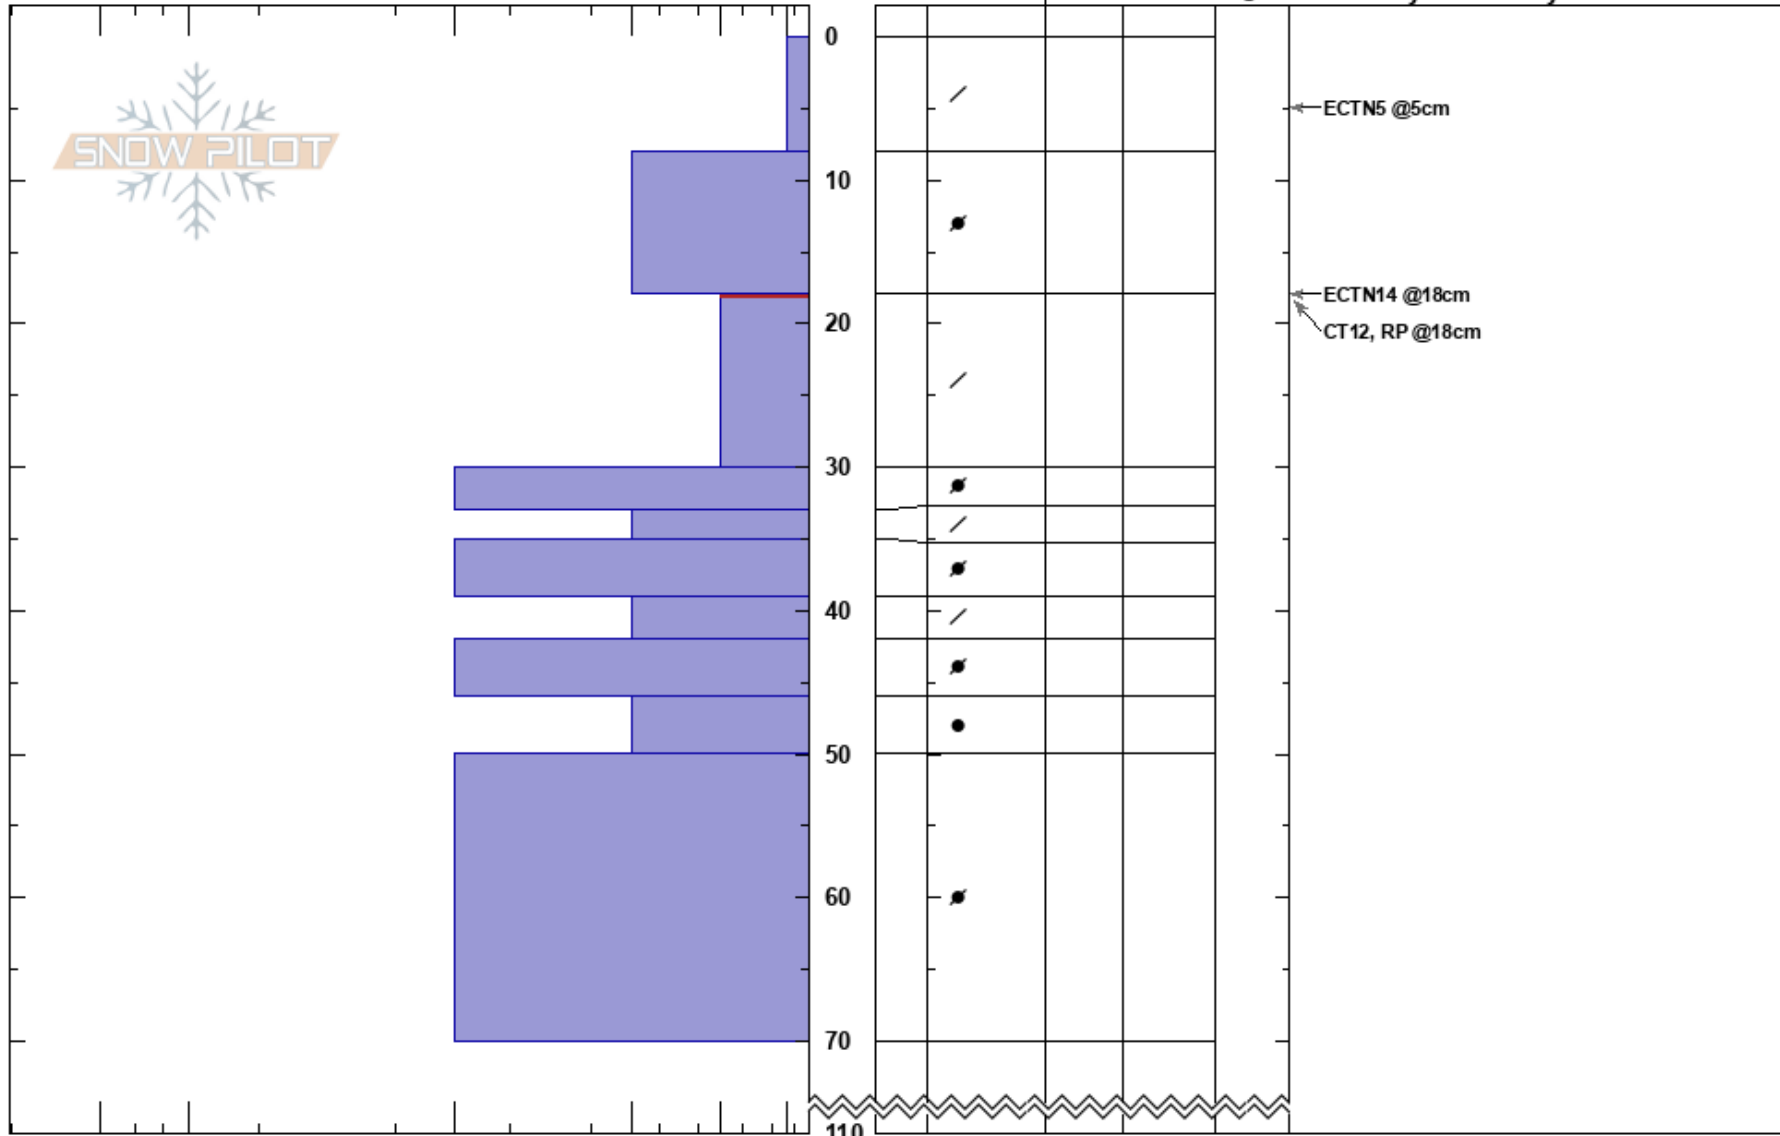

Clarke
 Forbes Mountains
 New Zealand
Elevation: 1980 m
Aspect: SW
Specifics:

Andy Cole
 15/07/2024 - 11:35
Co-ord: -44.55499N, 168.48037E
Slope Angle: 35°
Wind Loading:

Stability:
Air Temperature:
Sky Cover:
Precipitation: NO
Wind:

HS:110
Layer Notes:
 18-30cm:Problematic layer

Notes: