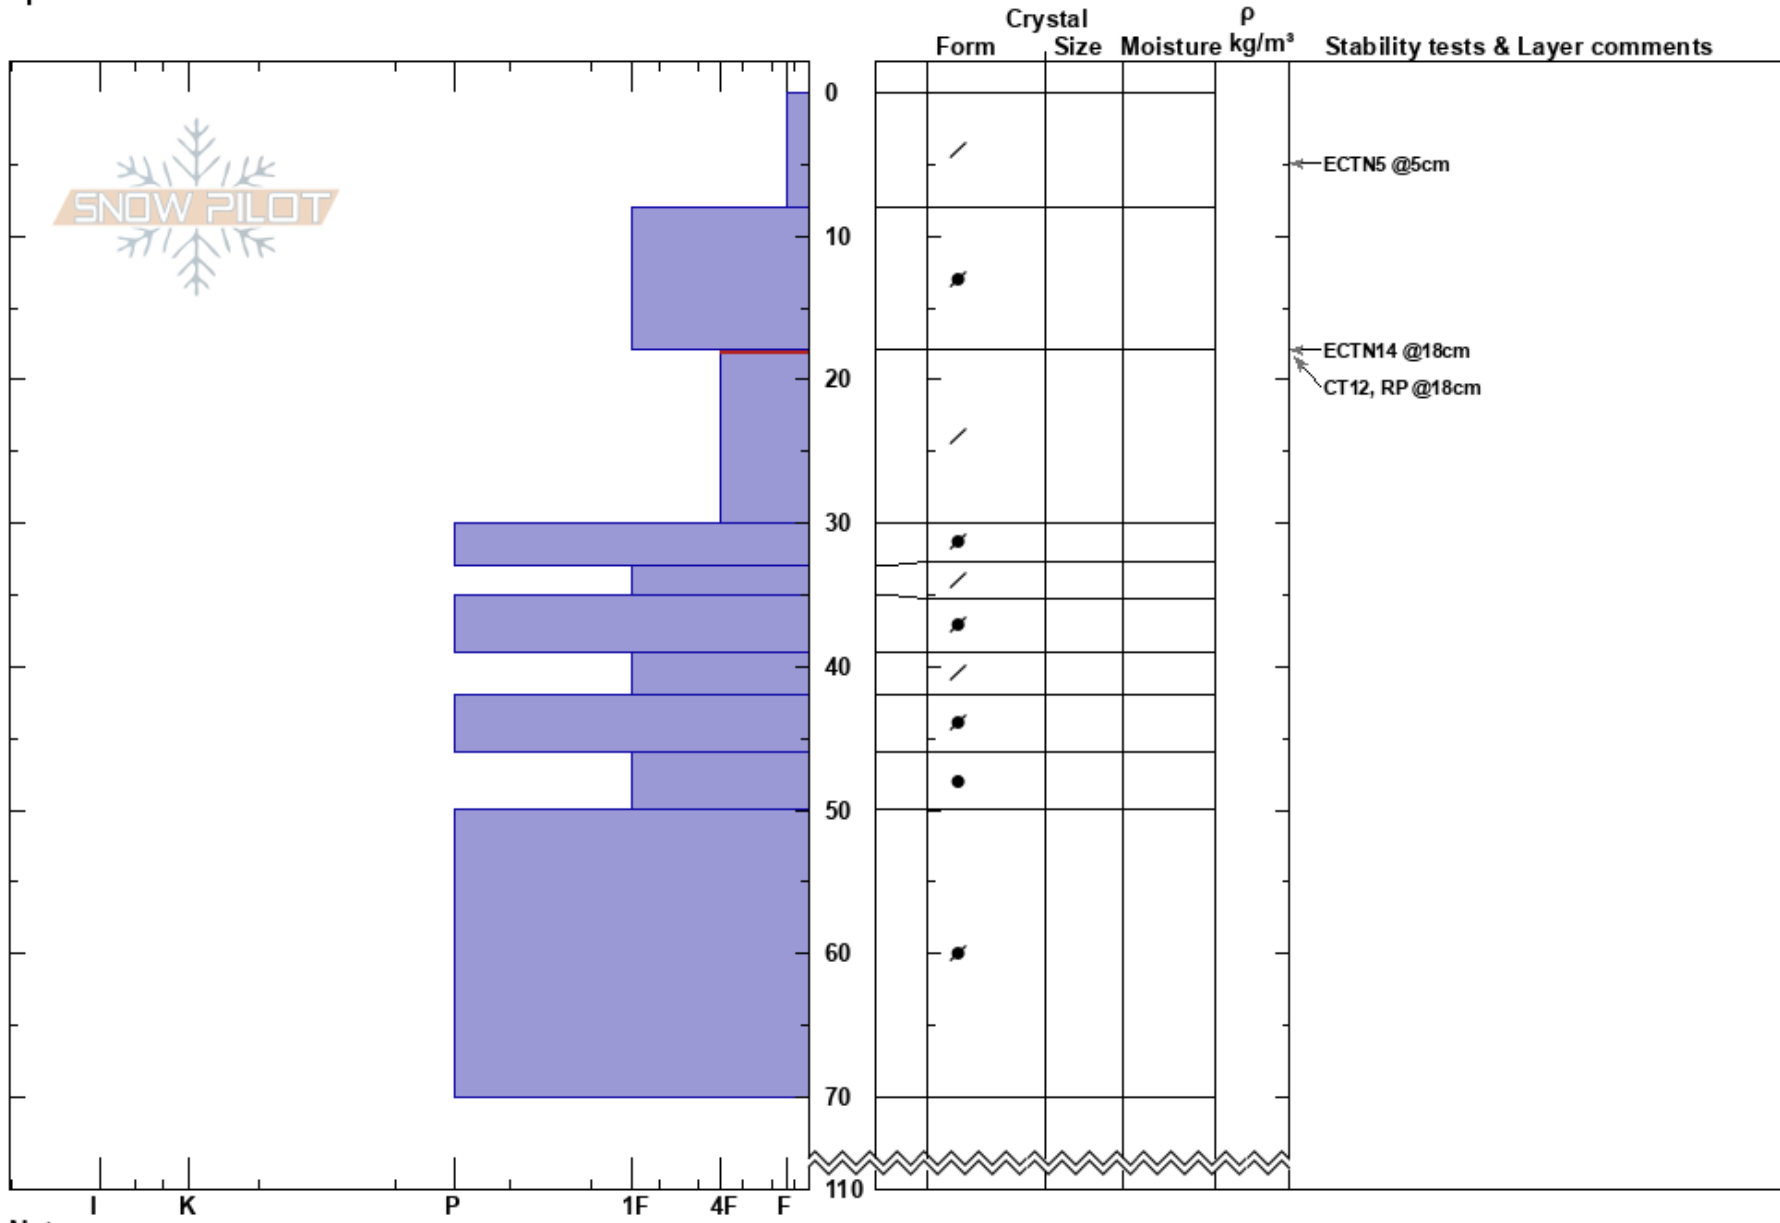

Clarke
 Forbes Mountains
 New Zealand
Elevation: 1980 m
Aspect: SW
Specifics:

Andy Cole
 15/07/2024 - 11:35
Co-ord: -44.55499N, 168.48037E
Slope Angle: 35°
Wind Loading:

Stability:
Air Temperature:
Sky Cover:
Precipitation: NO
Wind:

HS:110
Layer Notes:
 18-30cm:Problematic layer

Notes: