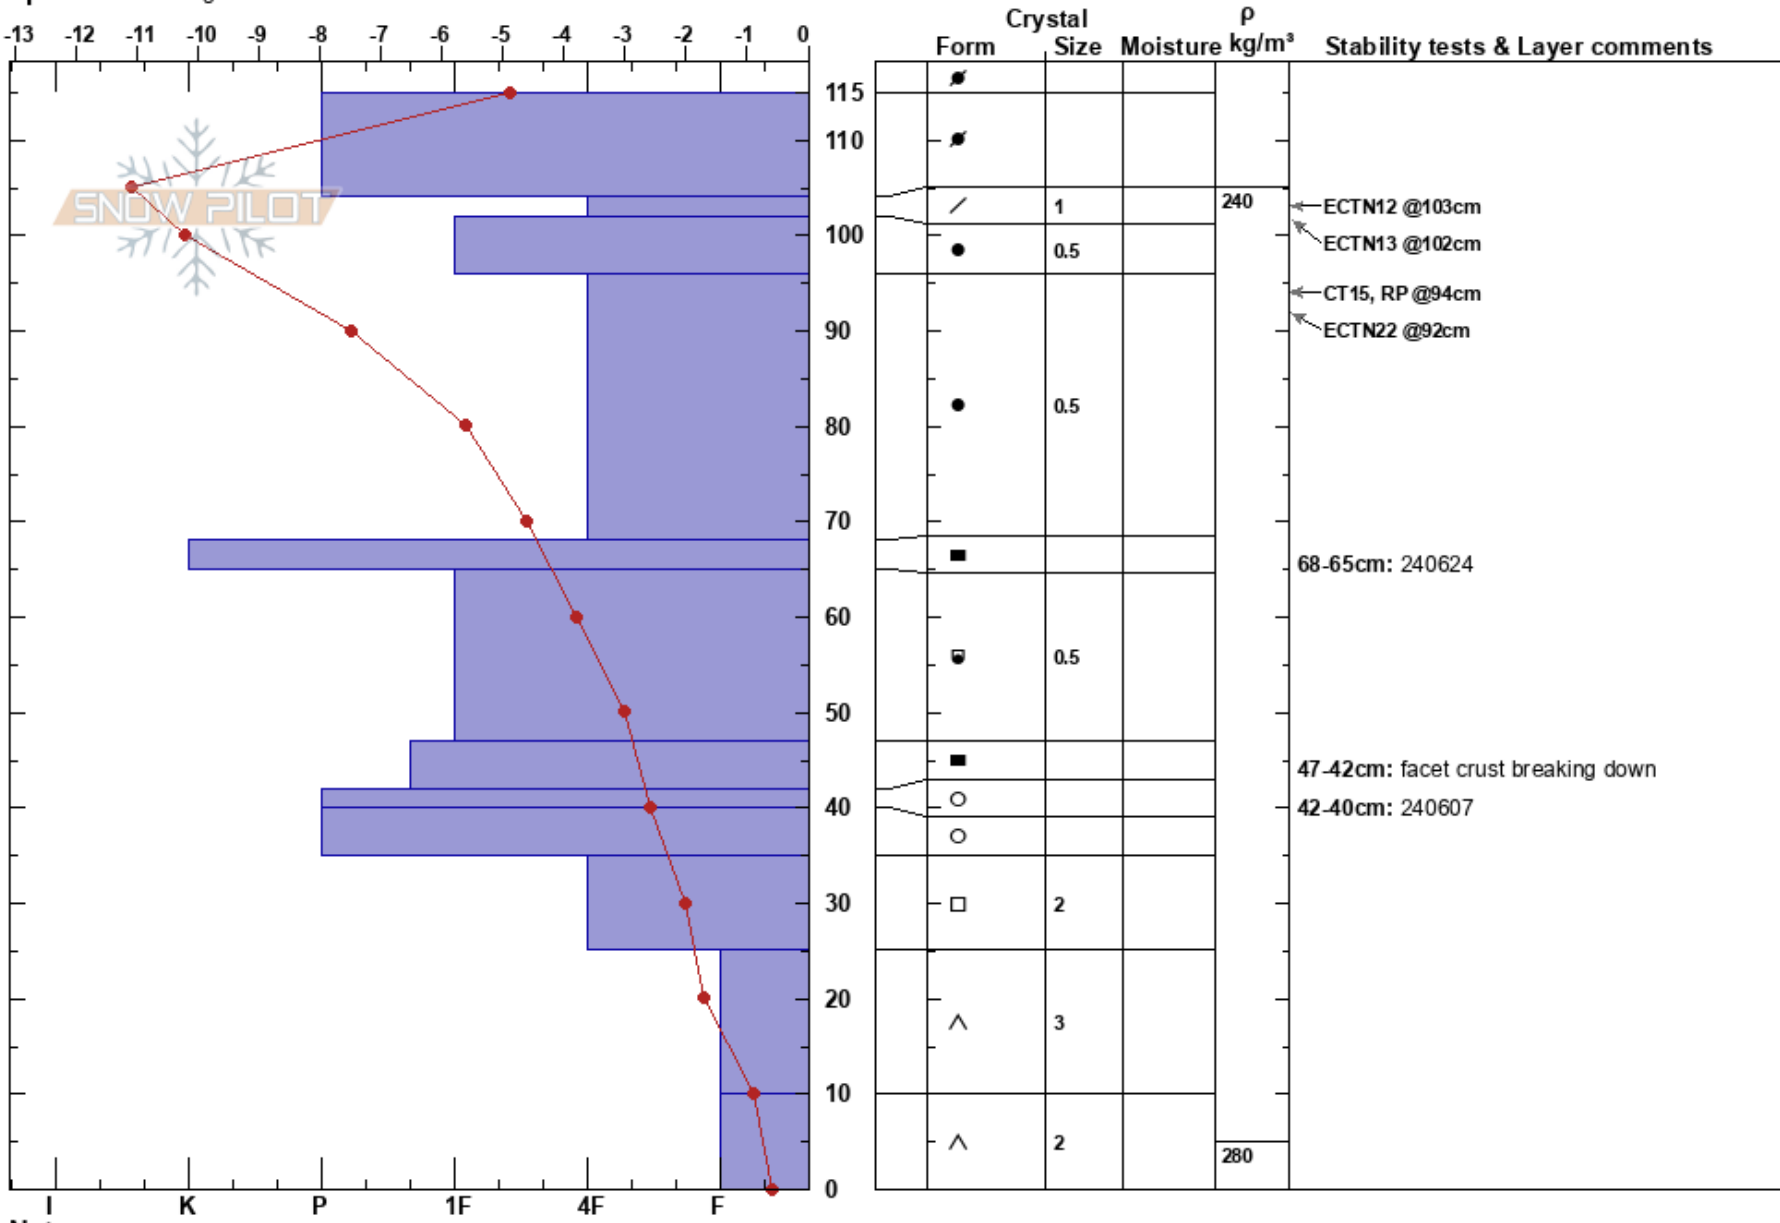

Training Profile  
 Treble Cone  
 New Zealand  
**Elevation:** 2010 m  
**Aspect:** SE  
**Specifics:** Pit dug in a Ski Area

Scarlett Naylor  
 14/07/2024 - 10:45  
**Co-ord:** -44.63182S, 168.87452W  
**Slope Angle:** 32°  
**Wind Loading:** no

**Stability:**  
**Air Temperature:** -2.6°C  
**Sky Cover:** CLR  
**Precipitation:** NO  
**Wind:** S Light Breeze

**HS:** 115  
**PF:** 5  
**PS:** 1  
**Layer Notes:**  
 68-65cm: 240624  
 47-42cm: facet crust breaking down  
 42-40cm: 240607  
 10-0cm: Problematic layer